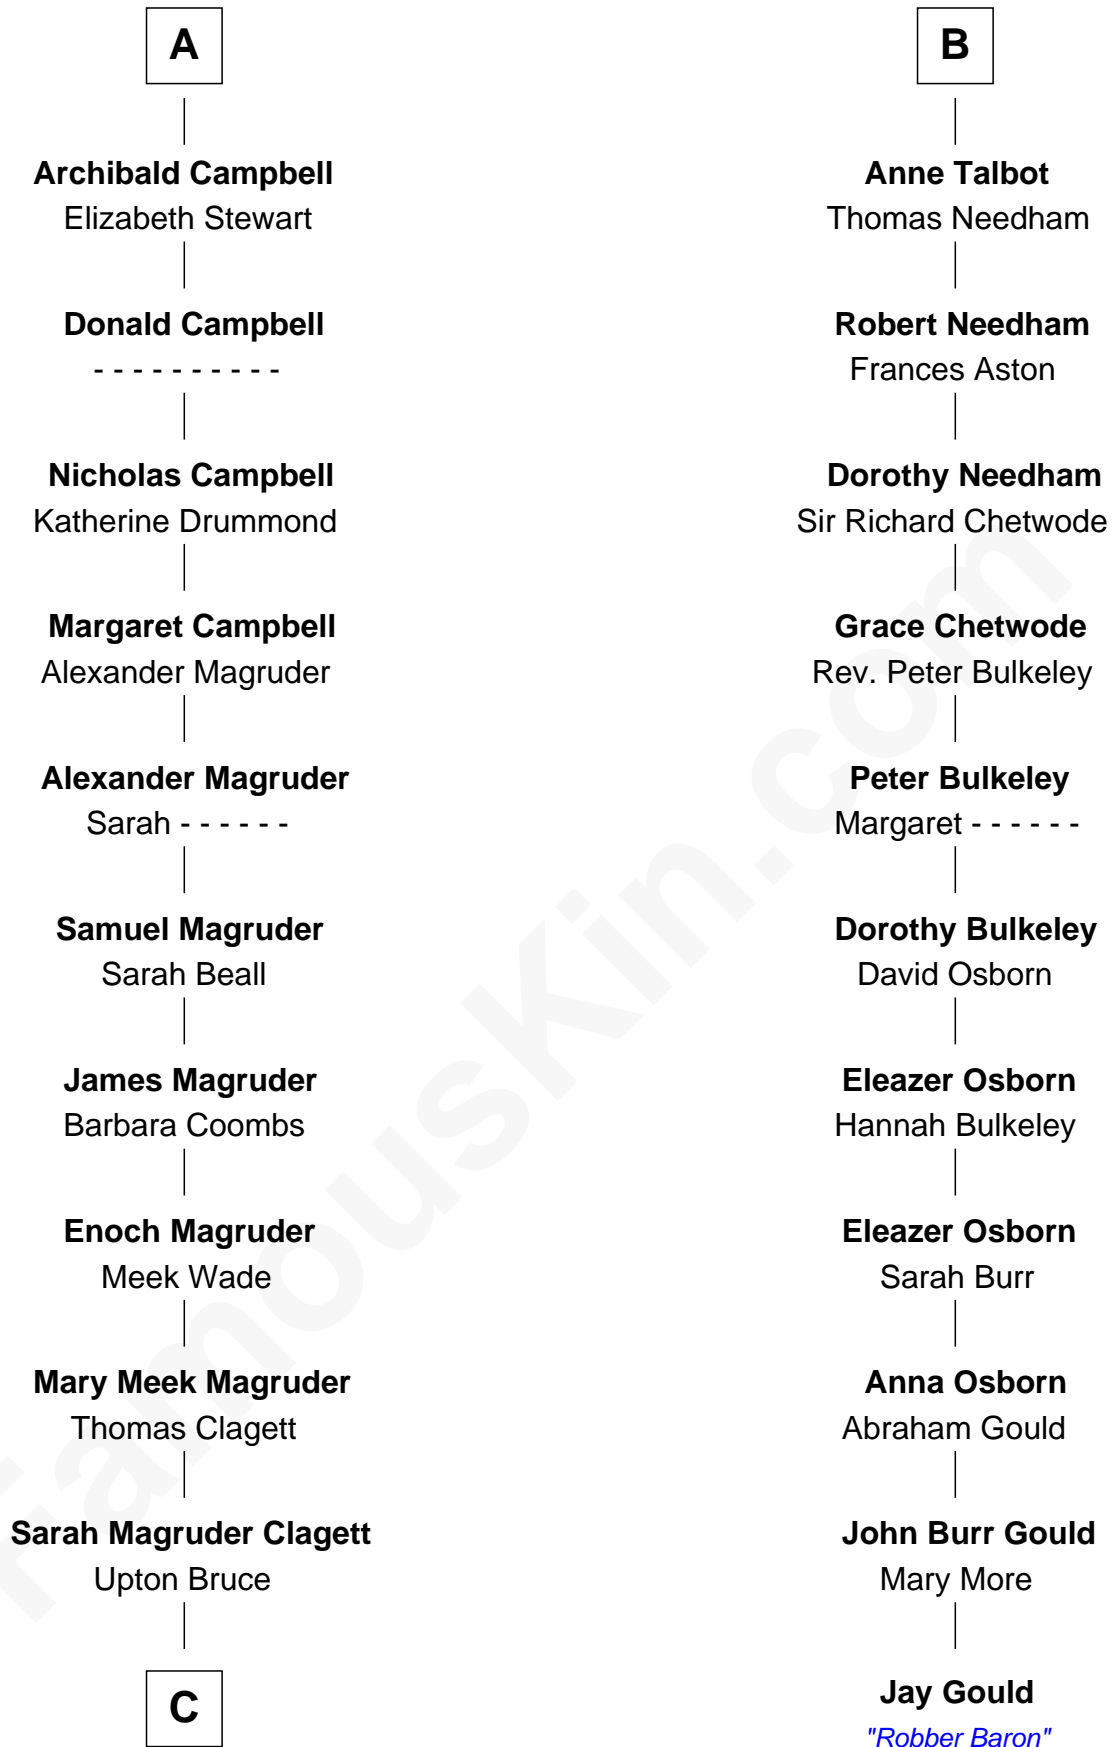

FamousKin.com Relationship Chart of

Emily Post

American Author on Etiquette

17th cousin 2 times removed of

Jay Gould

American Railroad "Robber Baron"

Sir Richard de Burgh

Margaret - - - - -

Elizabeth de Burgh
Robert I, King of Scotland

Matilda Bruce
Thomas Isaac

Joan Isaac
John de Ergadia

Isabel de Ergadia
Sir John Stewart

Sir Robert Stewart
Joan Stewart

John Stewart
Fingula of the Isles

Isabel Stewart
Colin Campbell

A

Joan de Burgh
Sir John Darcy

Elizabeth Darcy
James le Boteler

James Butler
Anne de Welles

James Butler
Joan Beauchamp

Elizabeth Butler
John Talbot

Sir Gilbert Talbot
Audrey Cotton

Sir John Talbot
Margaret Troutbeck

B

C

—
Marian Bruce

William Price

—
Bruce Price

Mary Josephine Lee

—
Emily Post

American Author on Etiquette