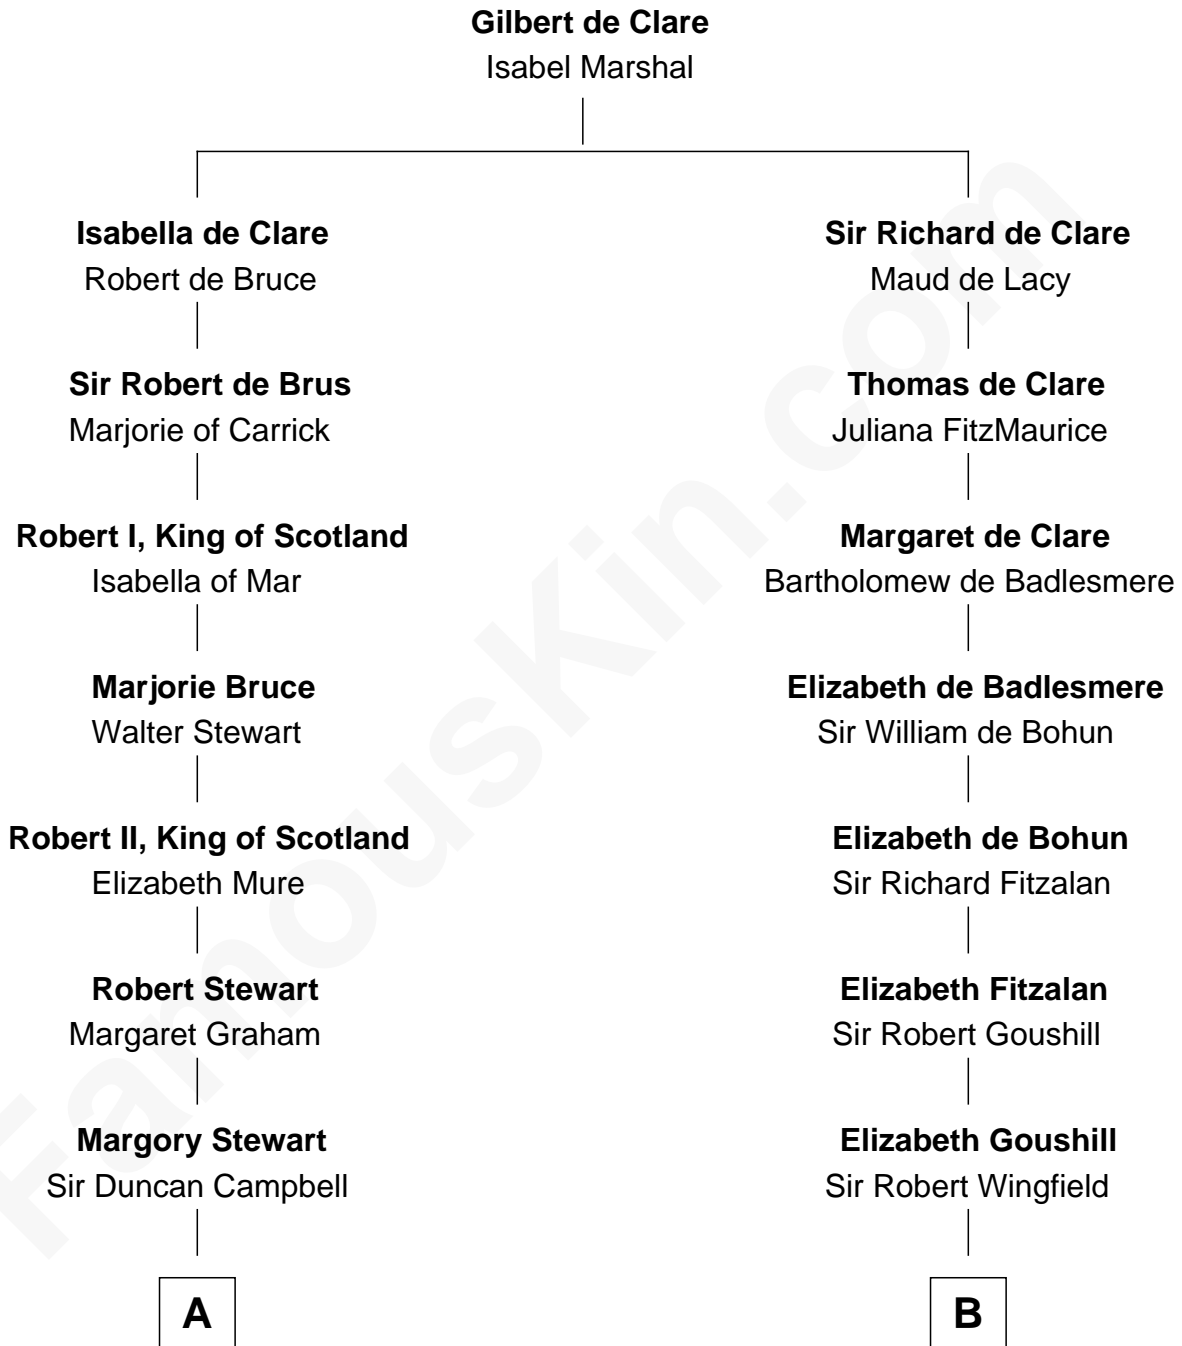

FamousKin.com

Relationship Chart of

Emily Post

American Author on Etiquette

20th cousin 1 time removed of

William Marsh Rice
 Founder of Rice University

C

Mary Meek Magruder
Thomas Clagett

Sarah Magruder Clagett
Upton Bruce

Marian Bruce
William Price

Bruce Price
Mary Josephine Lee

Emily Post
American Author on Etiquette

D

Hannah Holbrook
Urban Bates

Sarah Bates
David Rice

David Rice
Patty Hall

William Marsh Rice
Founder of Rice University