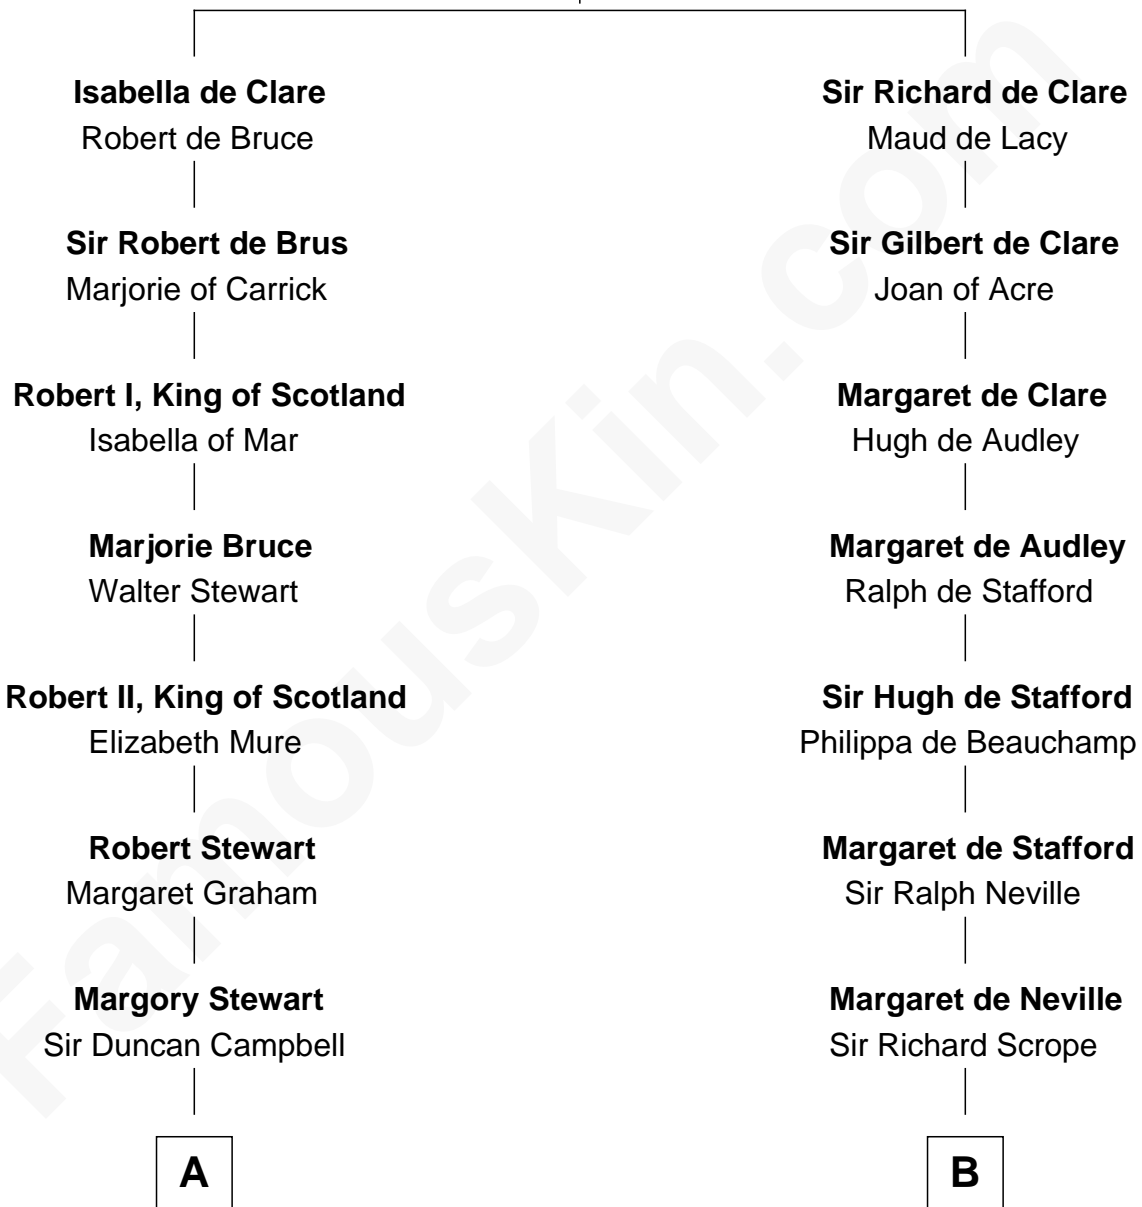

FamousKin.com Relationship Chart of

Emily Post

American Author on Etiquette

21st cousin of

Harry F. Byrd

50th Governor of Virginia

Gilbert de Clare

Isabel Marshal