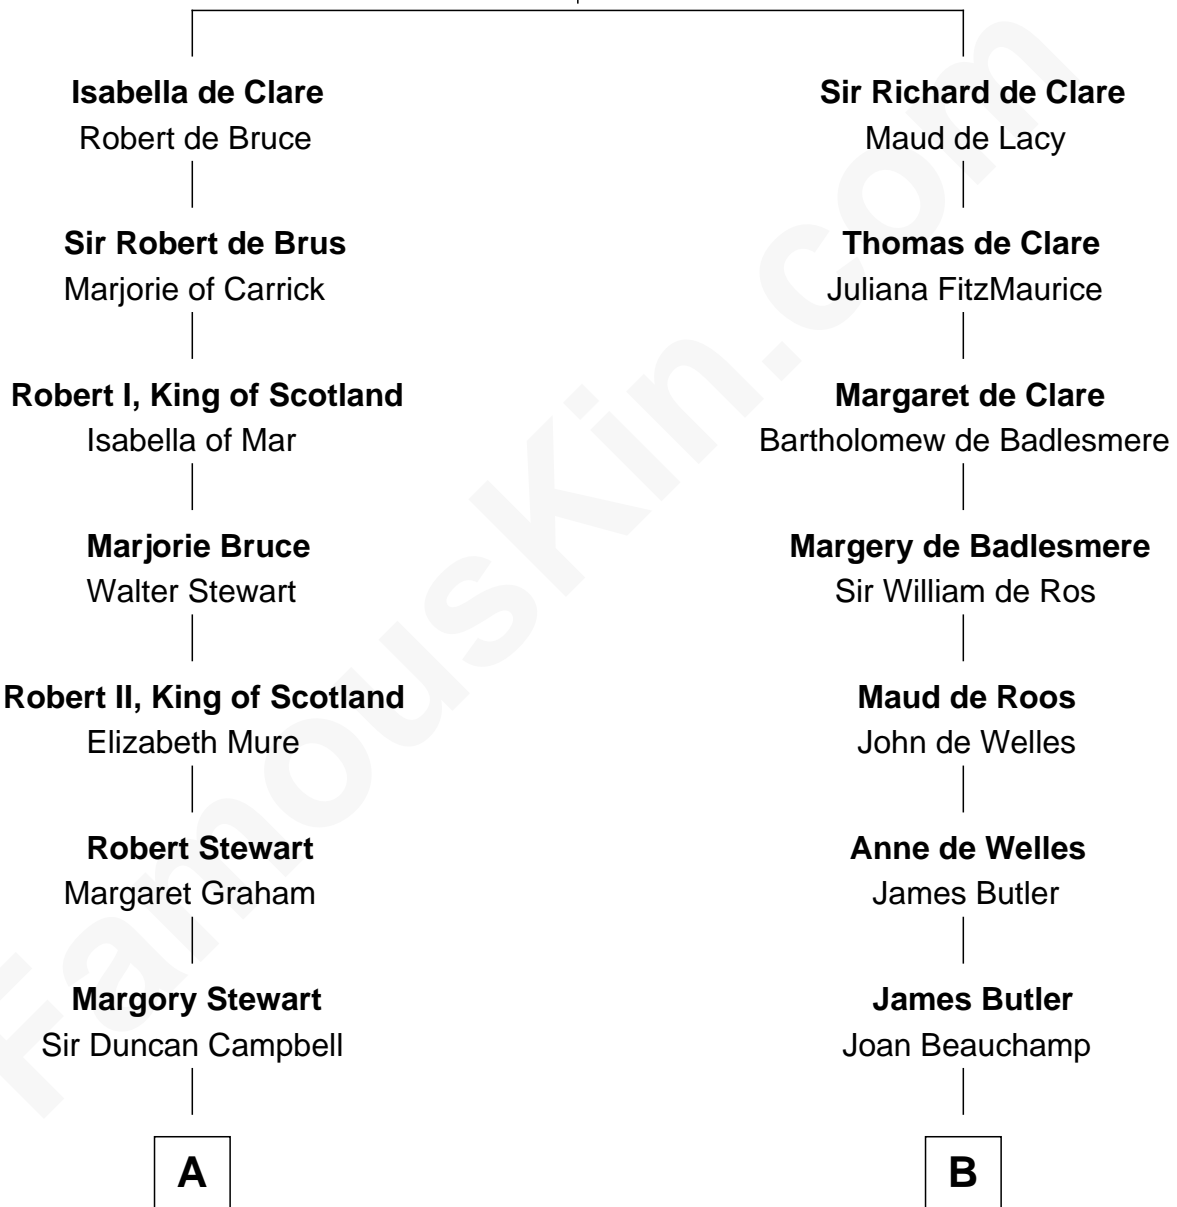

FamousKin.com Relationship Chart of

Emily Post

American Author on Etiquette

21st cousin of

Joan Fontaine

Movie Actress

Gilbert de Clare

Isabel Marshal