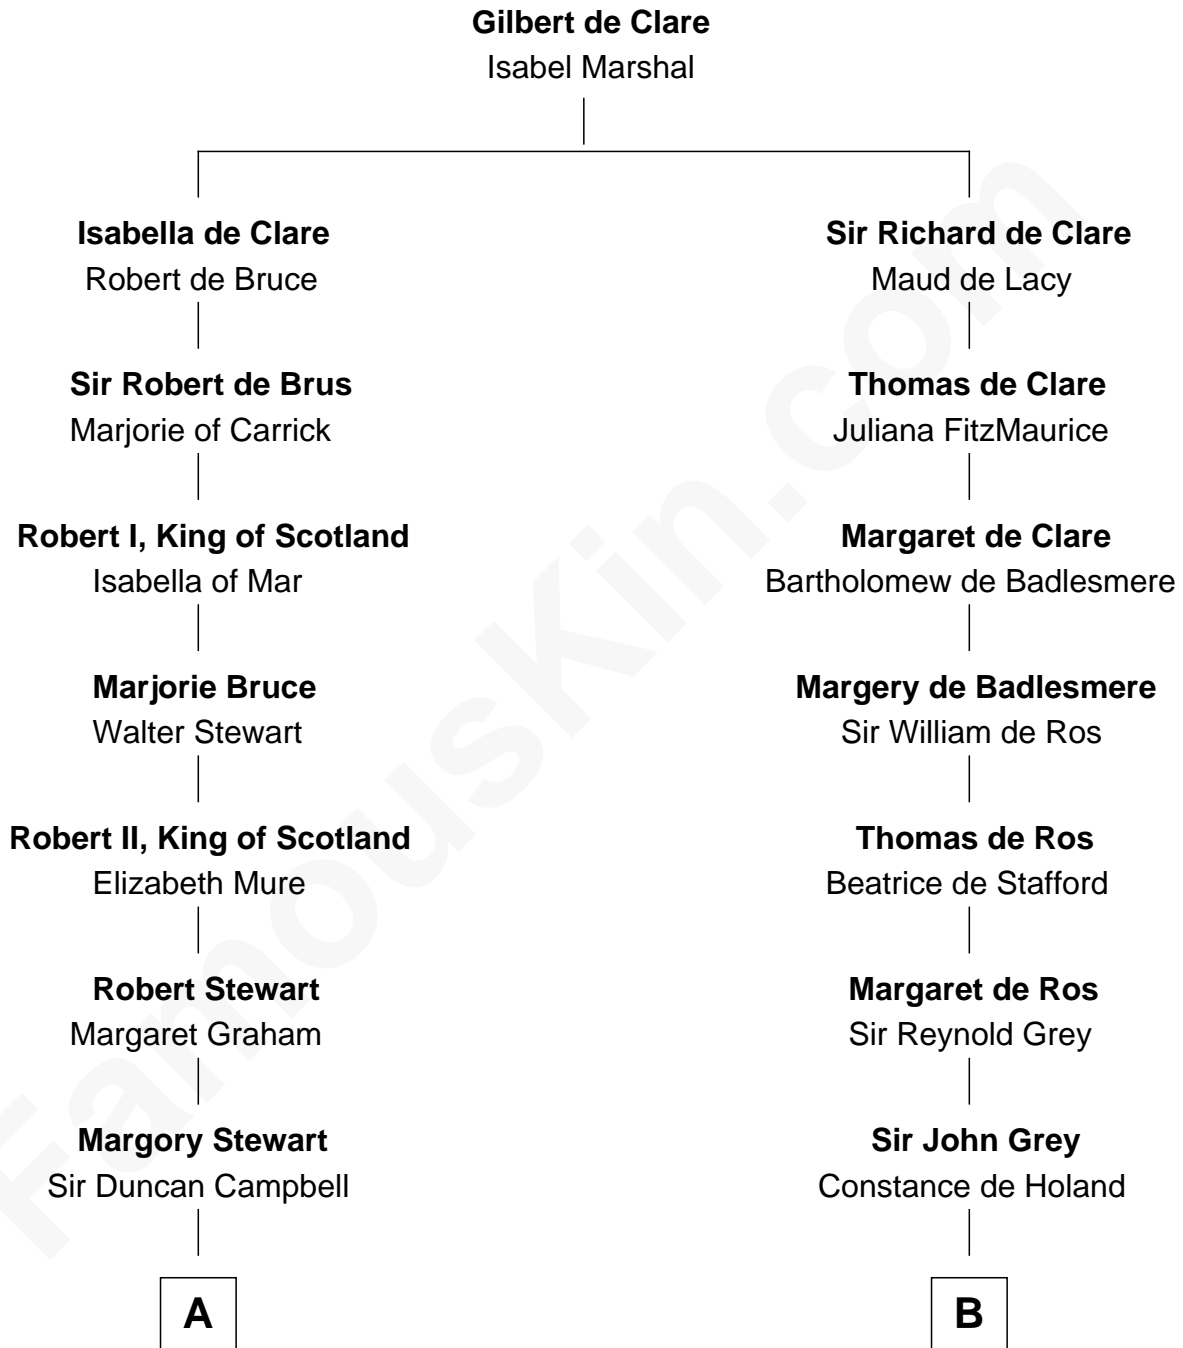

## Relationship Chart of

### Emily Post

American Author on Etiquette

16th cousin 5 times removed of

**George Clinton**

4th U.S. Vice President

**C**

—  
**Mary Meek Magruder**

Thomas Clagett

—  
**Sarah Magruder Clagett**

Upton Bruce

—  
**Marian Bruce**

William Price

—  
**Bruce Price**

Mary Josephine Lee

—  
**Emily Post**

*American Author on Etiquette*