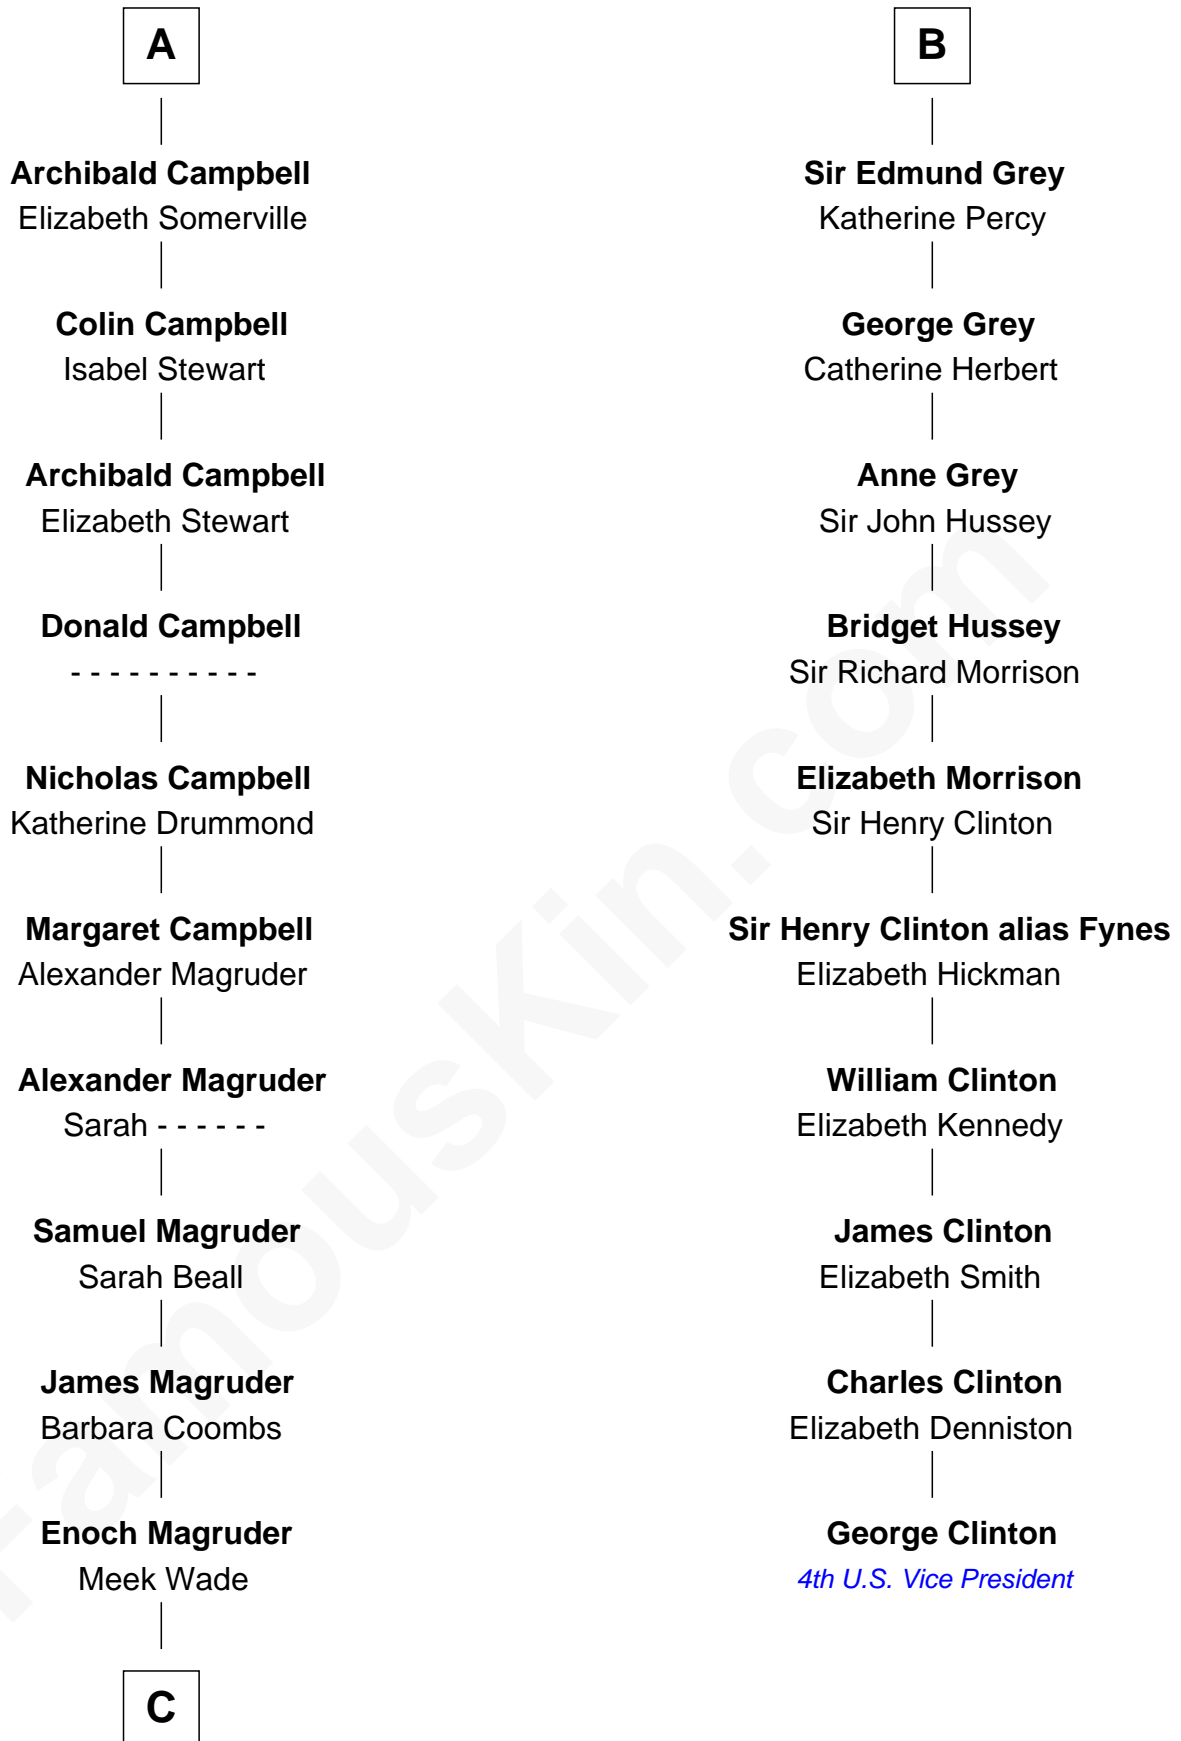

## Relationship Chart of

### Emily Post

American Author on Etiquette

16th cousin 5 times removed of

**George Clinton**

4th U.S. Vice President

**C**

—  
**Mary Meek Magruder**

Thomas Clagett