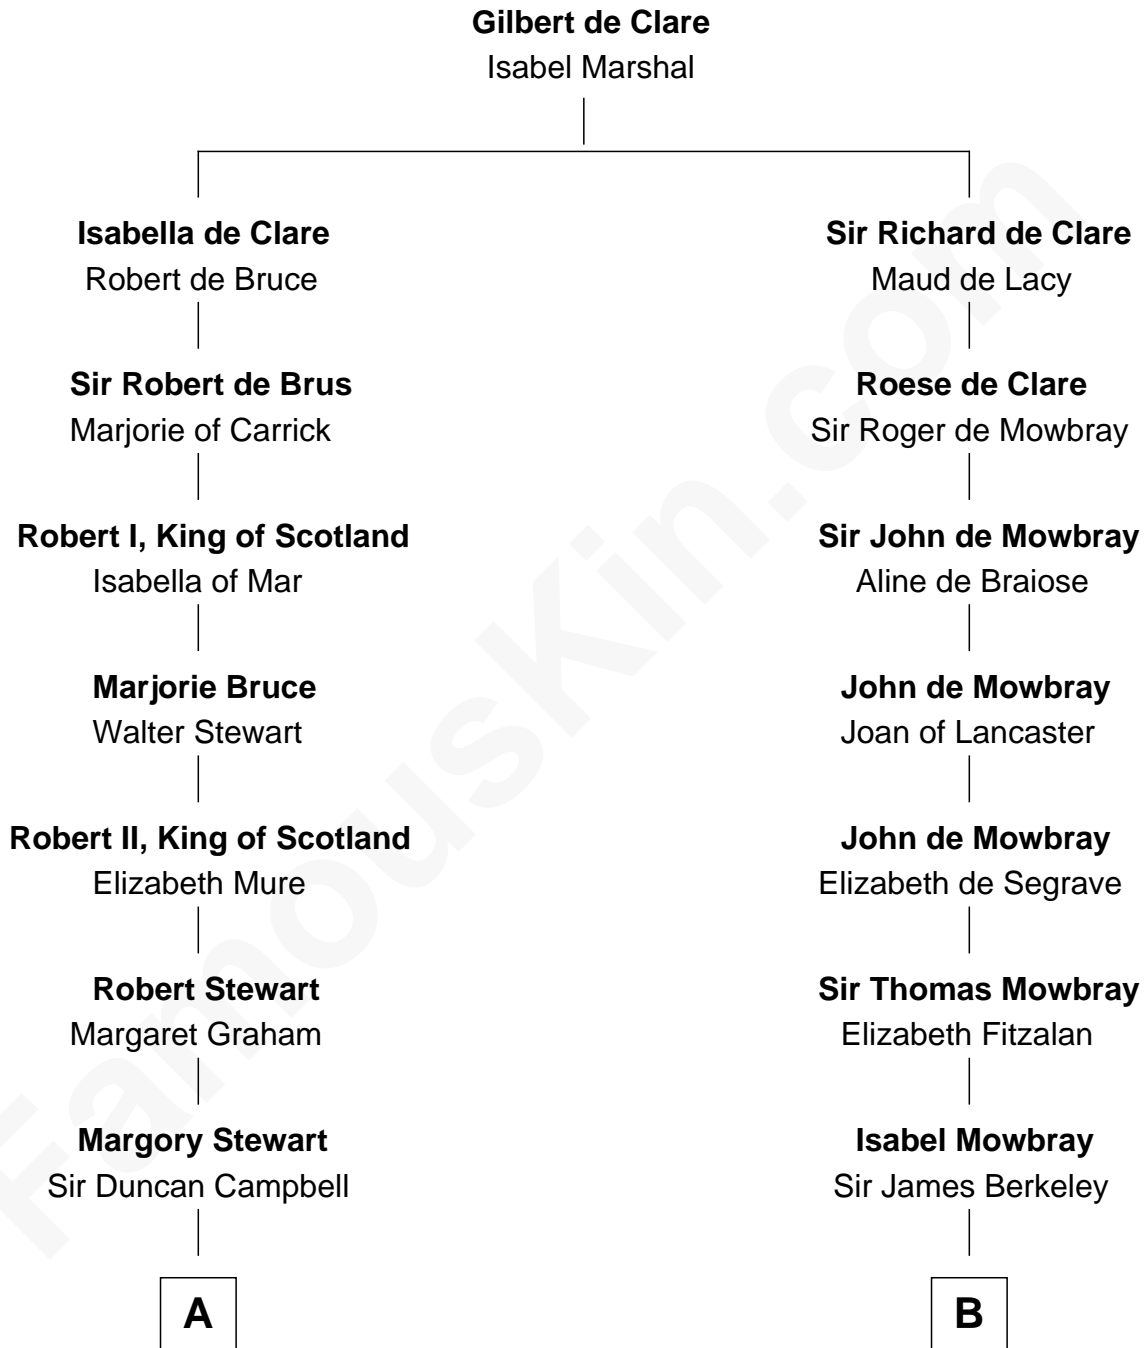

FamousKin.com

Relationship Chart of

Emily Post

American Author on Etiquette

18th cousin 3 times removed of

Lt. Gen. James Brudenell

Leader of the "Charge of the Light Brigade"

C

Mary Meek Magruder
Thomas Clagett

Sarah Magruder Clagett
Upton Bruce

Marian Bruce
William Price

Bruce Price
Mary Josephine Lee

Emily Post
American Author on Etiquette

D

Robert Brudenell
Penelope Anne Cooke

Lt. Gen. James Brudenell
Charge of the Light Brigade Leader