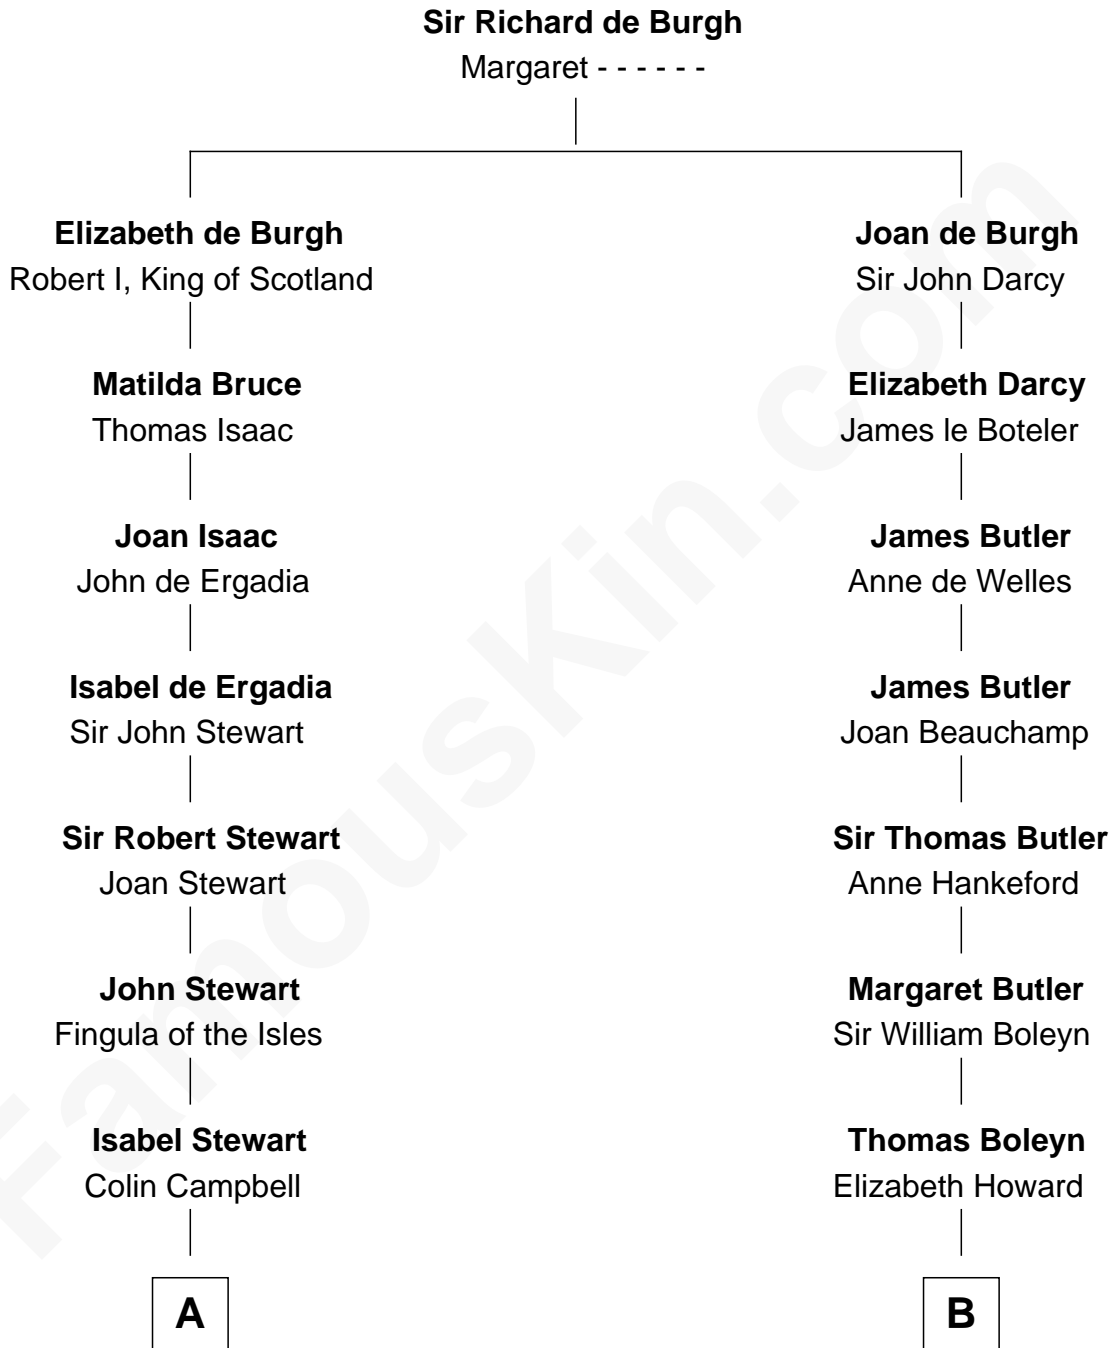

FamousKin.com

Relationship Chart of

Emily Post

American Author on Etiquette

17th cousin 2 times removed of

Lt. Gen. James Brudenell

Leader of the "Charge of the Light Brigade"

C

—
Marian Bruce

William Price

—
Bruce Price

Mary Josephine Lee

—
Emily Post

American Author on Etiquette

FamousKin.com