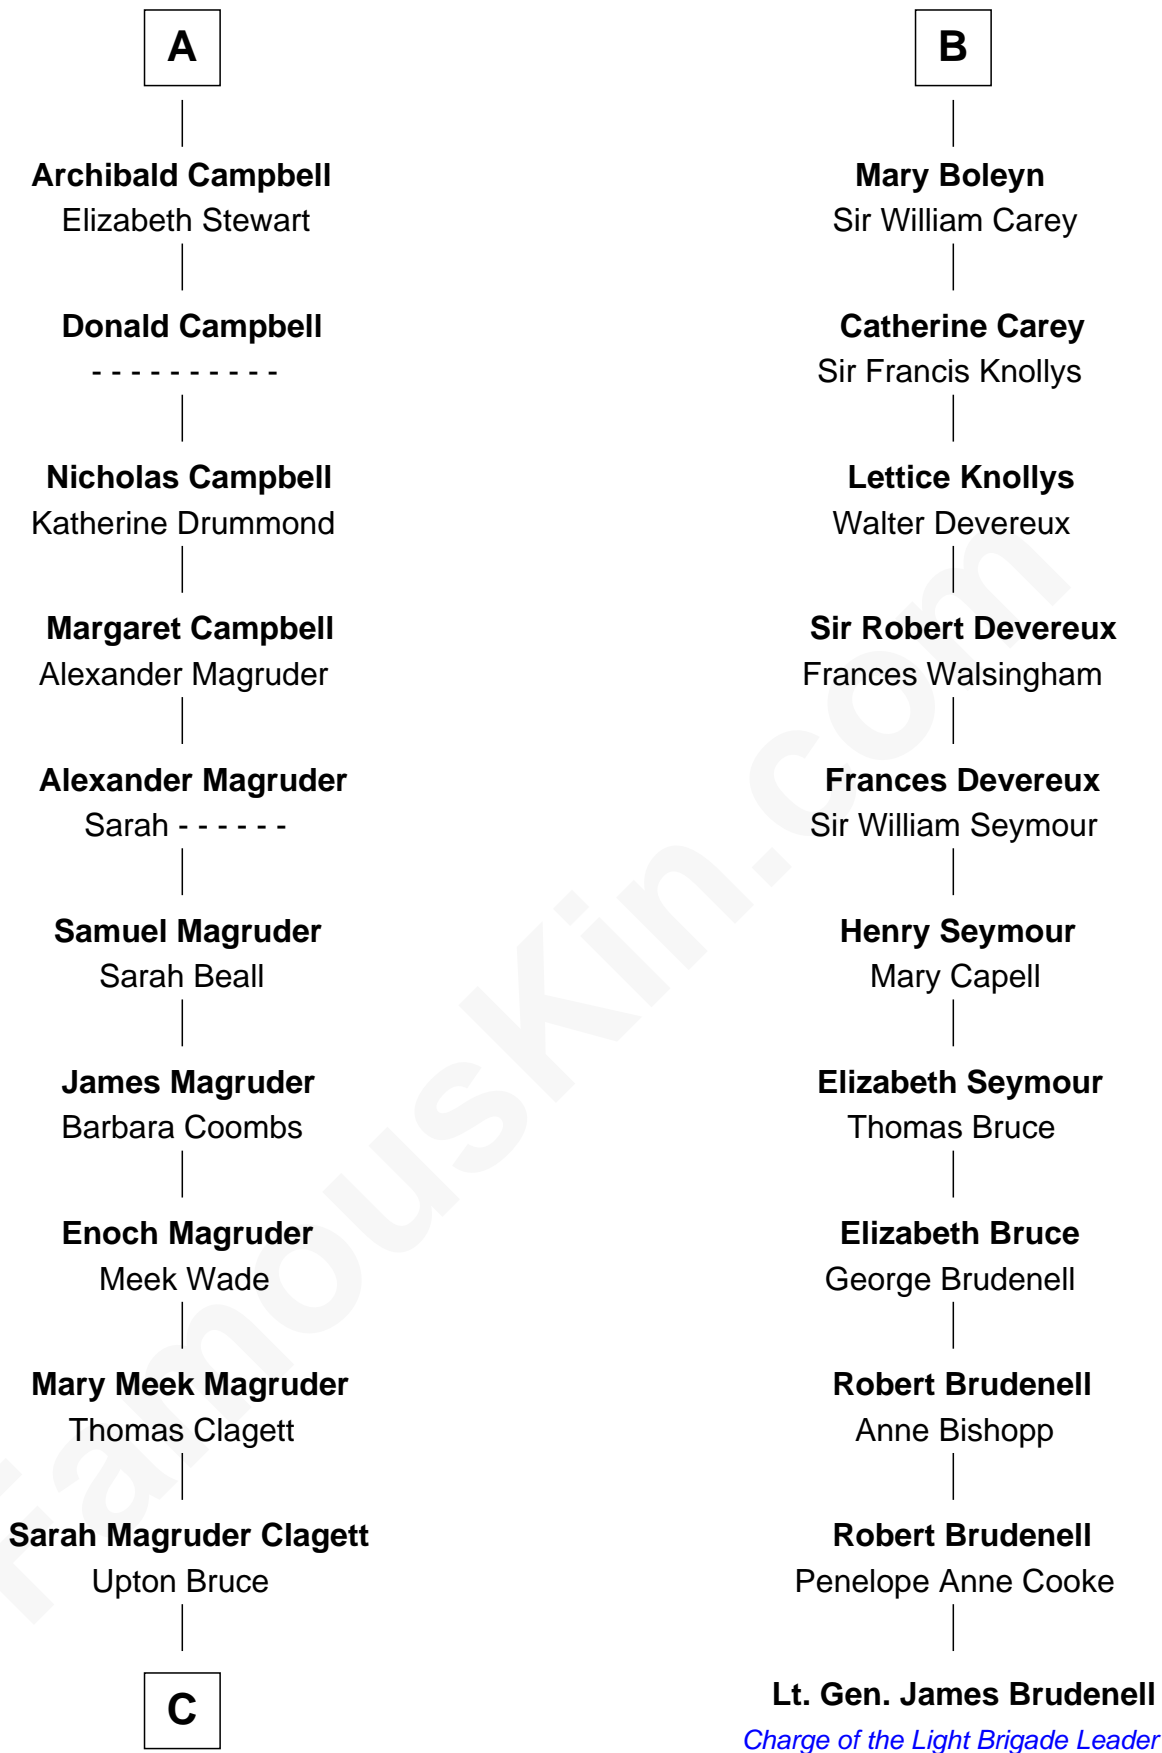

FamousKin.com

Relationship Chart of

Emily Post

American Author on Etiquette

17th cousin 2 times removed of

Lt. Gen. James Brudenell

Leader of the "Charge of the Light Brigade"

C

—
Marian Bruce

William Price

—
Bruce Price

Mary Josephine Lee

—
Emily Post

American Author on Etiquette

FamousKin.com