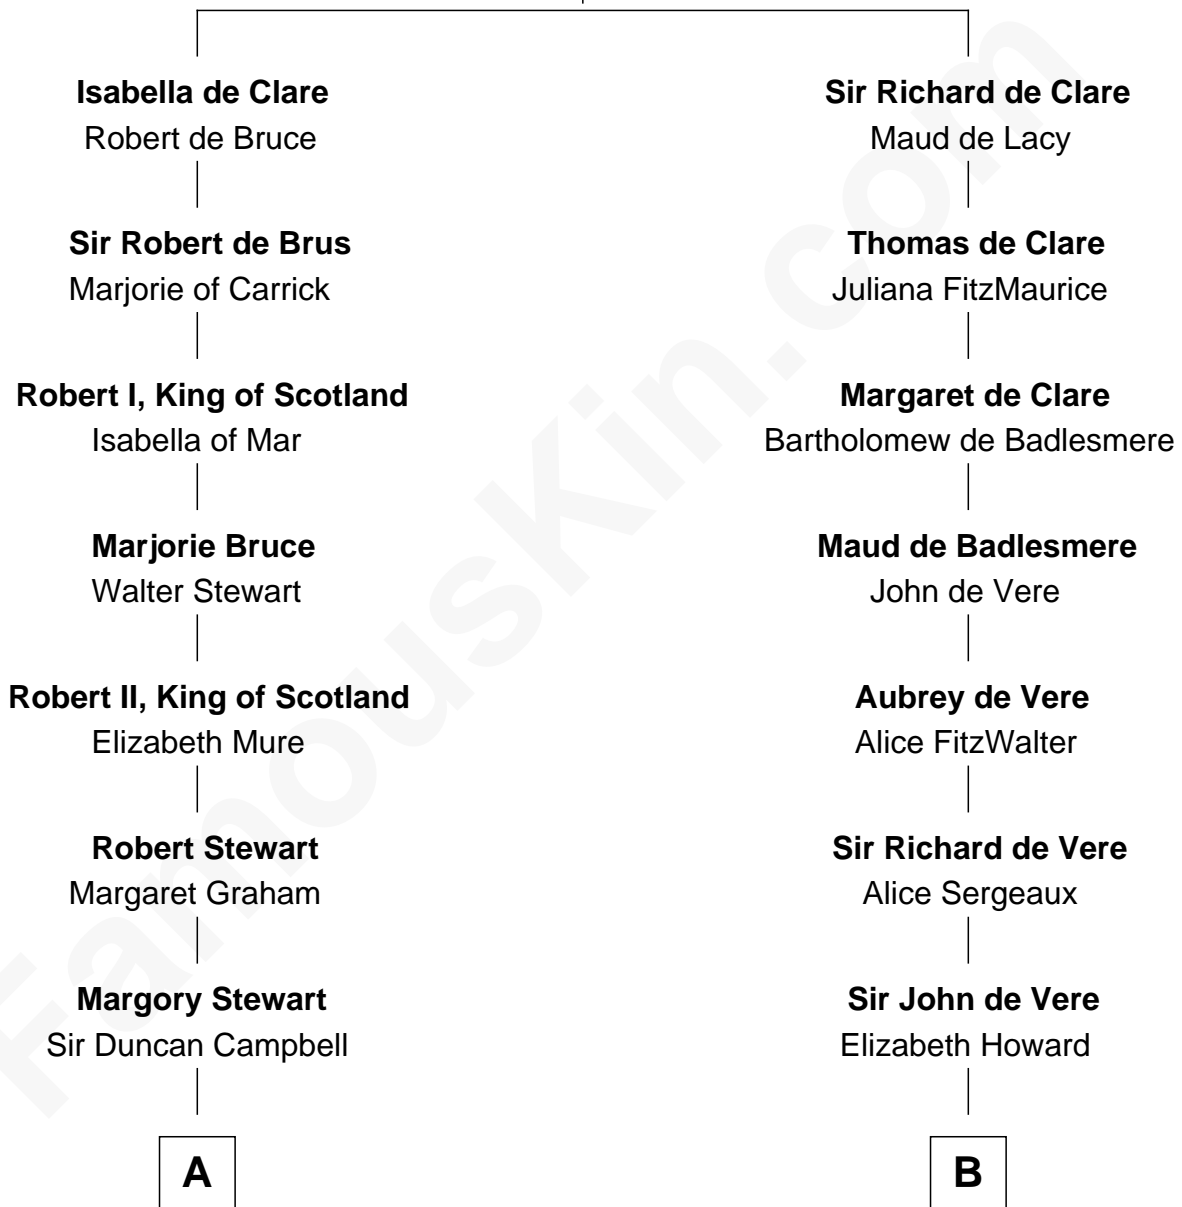

# FamousKin.com Relationship Chart of

**Emily Post**

*American Author on Etiquette*

21st cousin of

**Alan Ladd**

*Movie Actor*

**Gilbert de Clare**

Isabel Marshal

**C**

**Mary Meek Magruder**

Thomas Clagett

**Sarah Magruder Clagett**

Upton Bruce

**Marian Bruce**

William Price

**Bruce Price**