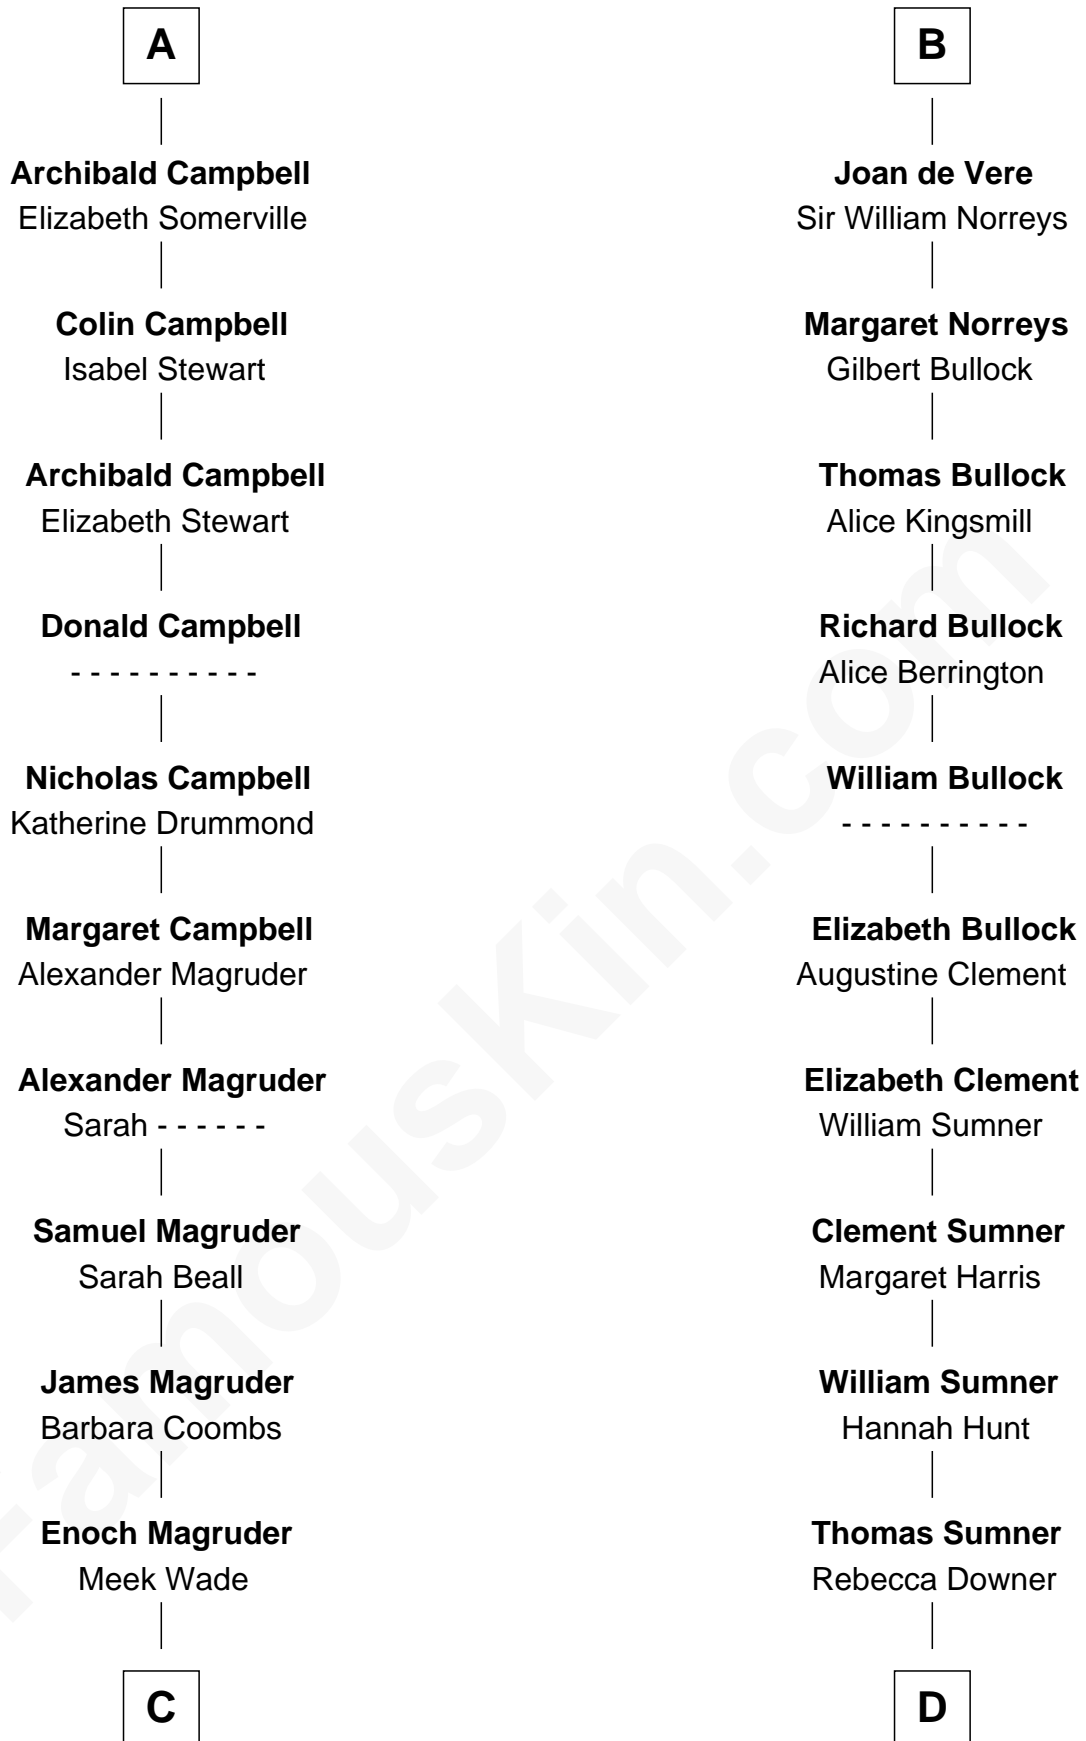

# FamousKin.com Relationship Chart of

**Emily Post**

*American Author on Etiquette*

21st cousin of

**Alan Ladd**

*Movie Actor*

**Gilbert de Clare**

Isabel Marshal

**C**

**Mary Meek Magruder**

Thomas Clagett

**Sarah Magruder Clagett**

Upton Bruce

**Marian Bruce**

William Price

**Bruce Price**

Mary Josephine Lee

**Emily Post**

*American Author on Etiquette*

**D**

**Sylvia Americana Sumner**

Abram Shotwell

**Nancy Shotwell**

Alvaro Ladd