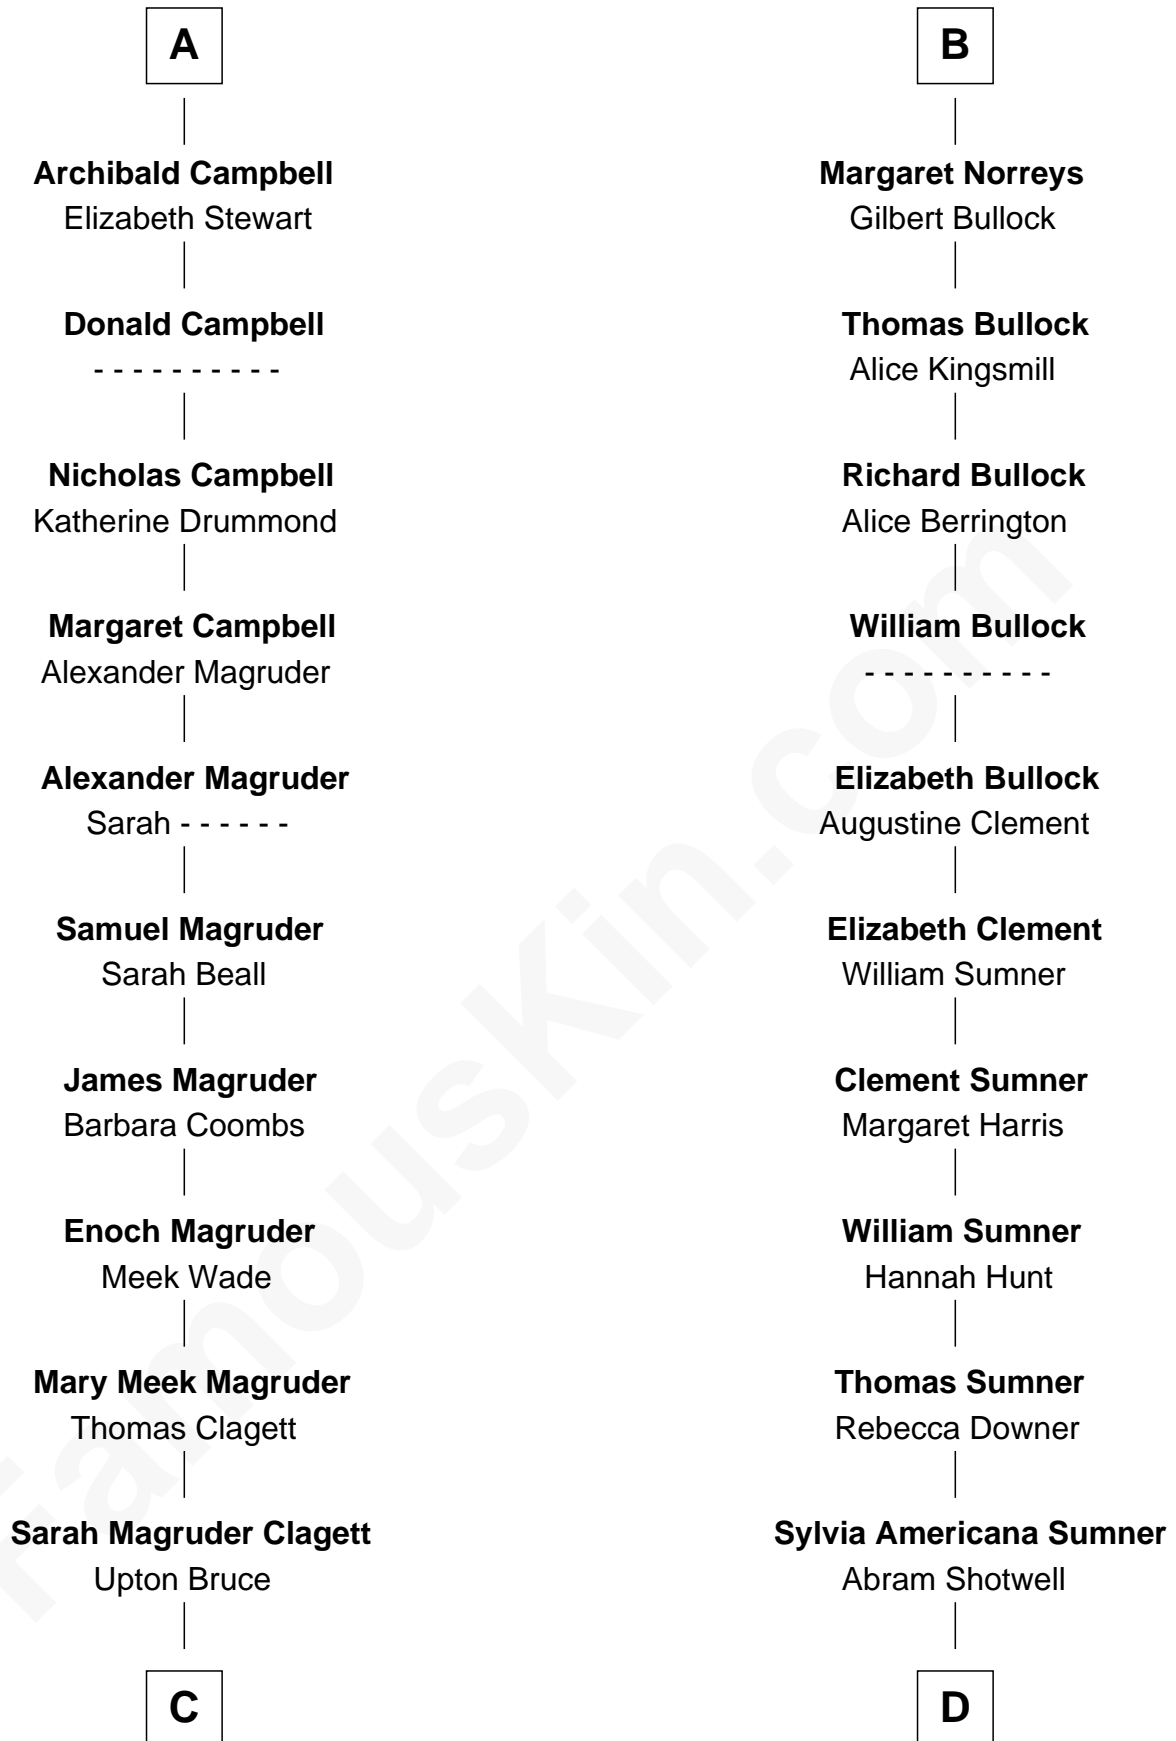

FamousKin.com Relationship Chart of

Emily Post

American Author on Etiquette

19th cousin 1 time removed of

Alan Ladd

Movie Actor

Sir Richard de Burgh

Margaret - - - - -

Elizabeth de Burgh
Robert I, King of Scotland

Matilda Bruce
Thomas Isaac

Joan Isaac
John de Ergadia

Isabel de Ergadia
Sir John Stewart

Sir Robert Stewart
Joan Stewart

John Stewart
Fingula of the Isles

Isabel Stewart
Colin Campbell

A

Eleanor de Burgh
Sir Thomas de Multon

Joan de Multon
Sir Robert FitzWalter

Sir John FitzWalter
Eleanor de Percy

Alice FitzWalter
Aubrey de Vere

Sir Richard de Vere
Alice Sergeaux

Sir John de Vere
Elizabeth Howard

Joan de Vere
Sir William Norreys

B

C

Marian Bruce

William Price

Bruce Price

Mary Josephine Lee

Emily Post