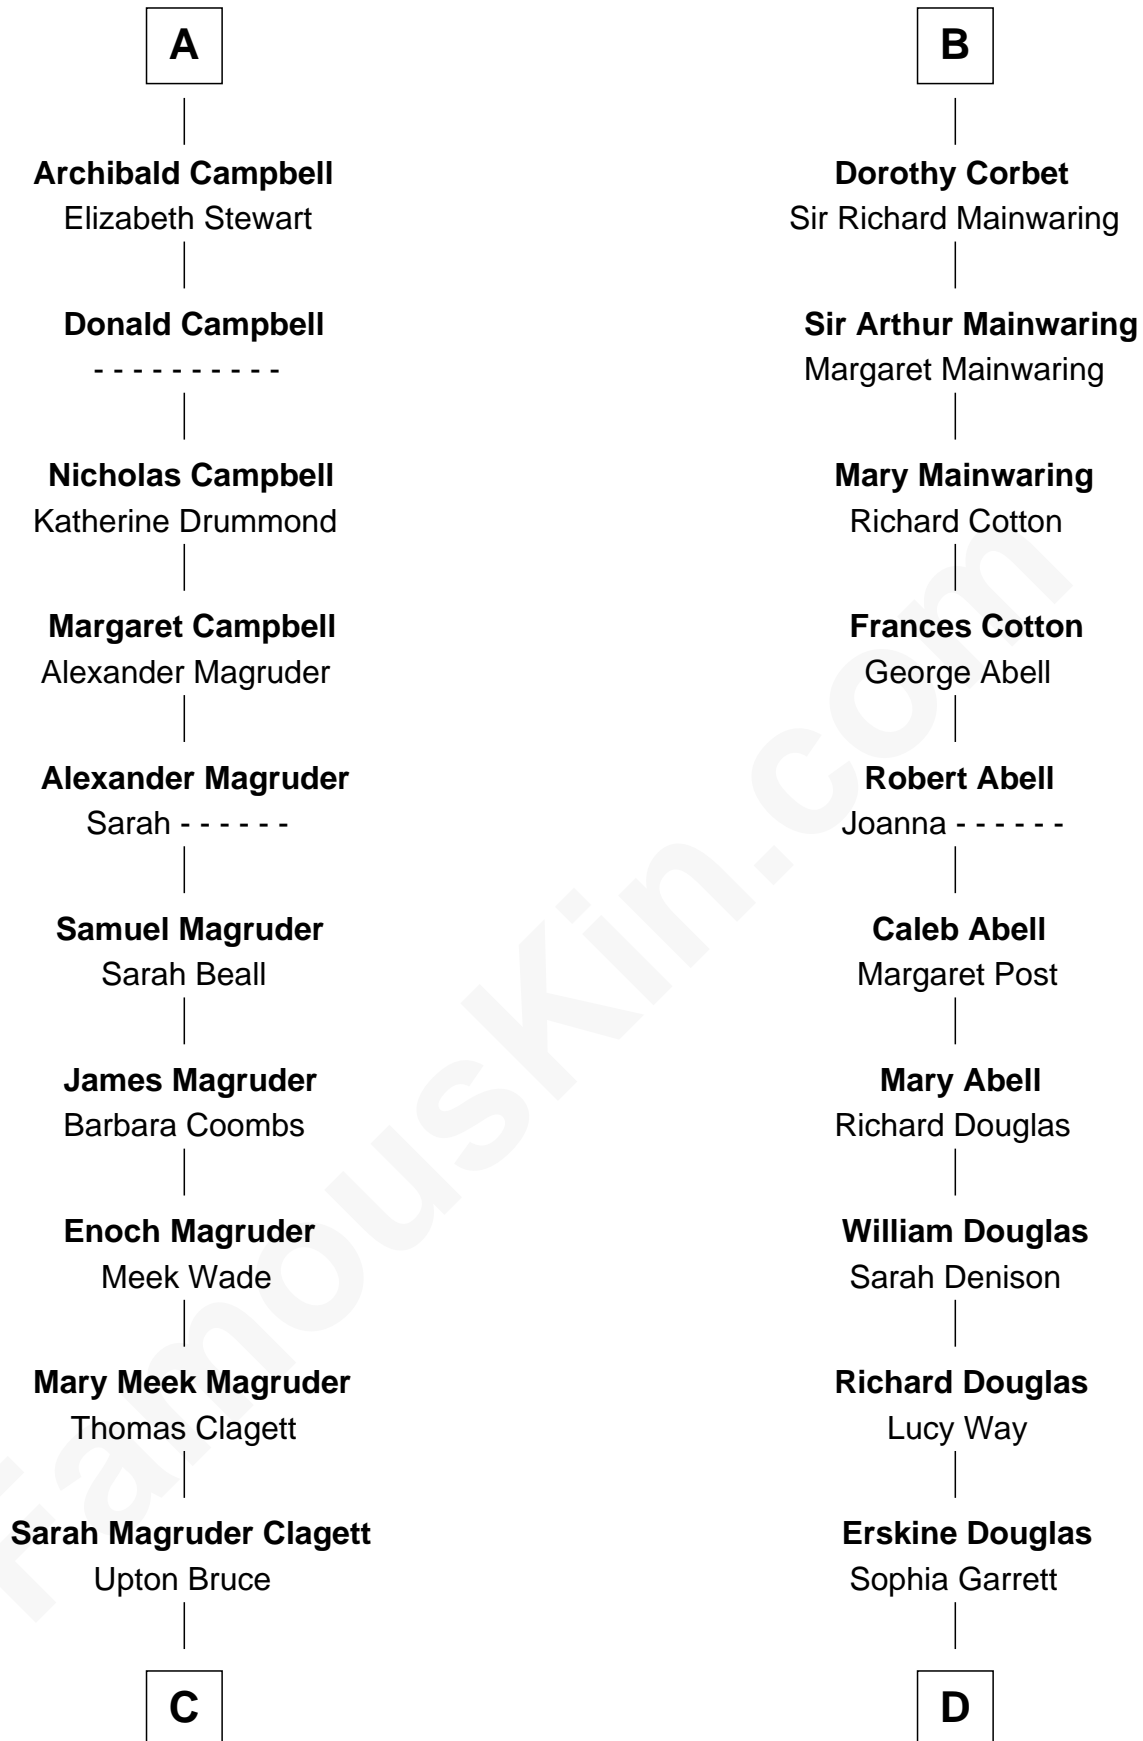

FamousKin.com

Relationship Chart of

Emily Post

American Author on Etiquette

19th cousin 2 times removed of

Illeana Douglas

TV and Movie Actress

Sir Richard de Burgh

Margaret - - - - -

Elizabeth de Burgh
Robert I, King of Scotland

Matilda Bruce
Thomas Isaac

Joan Isaac
John de Ergadia

Isabel de Ergadia
Sir John Stewart

Sir Robert Stewart
Joan Stewart

John Stewart
Fingula of the Isles

Elizabeth Vernon
Sir Robert Corbet

B

C

Marian Bruce

William Price

Bruce Price

Mary Josephine Lee

Emily Post