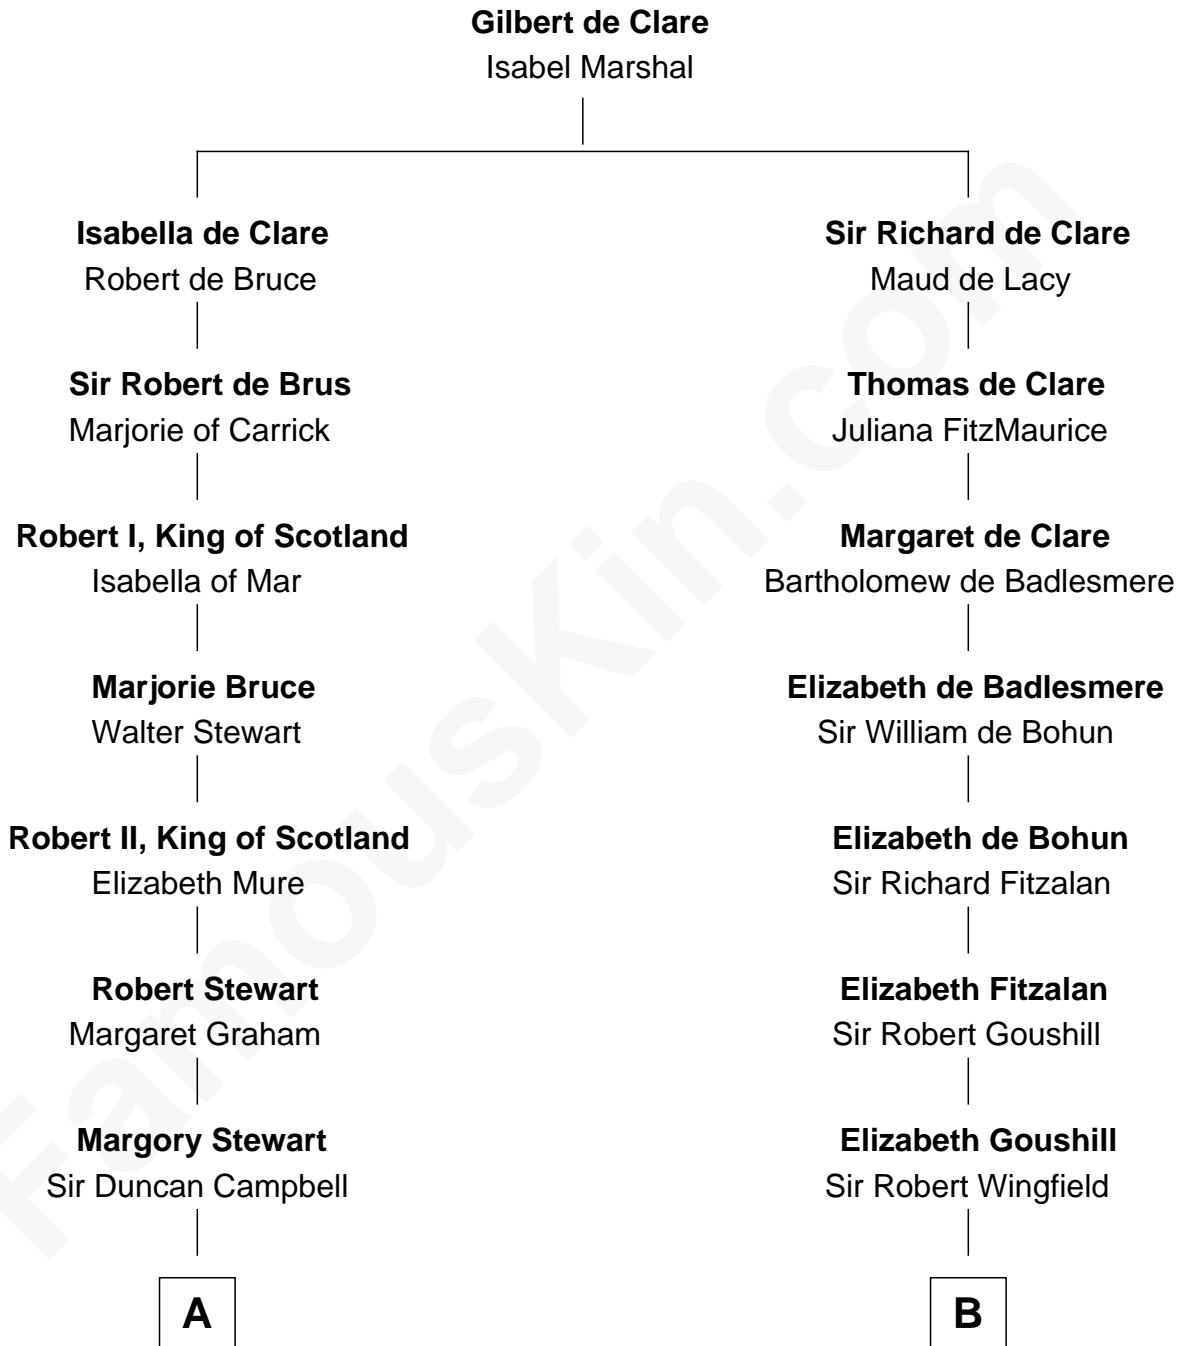

FamousKin.com

Relationship Chart of

Emily Post

American Author on Etiquette

19th cousin 2 times removed of

Shubael D. Childs

Founder of S.D. Childs & Company

C

Mary Meek Magruder
Thomas Clagett

Sarah Magruder Clagett
Upton Bruce

Marian Bruce
William Price

Bruce Price
Mary Josephine Lee

Emily Post
American Author on Etiquette

D

Benjamin Fay
Beulah Stow

Beulah Fay
Josiah Childs