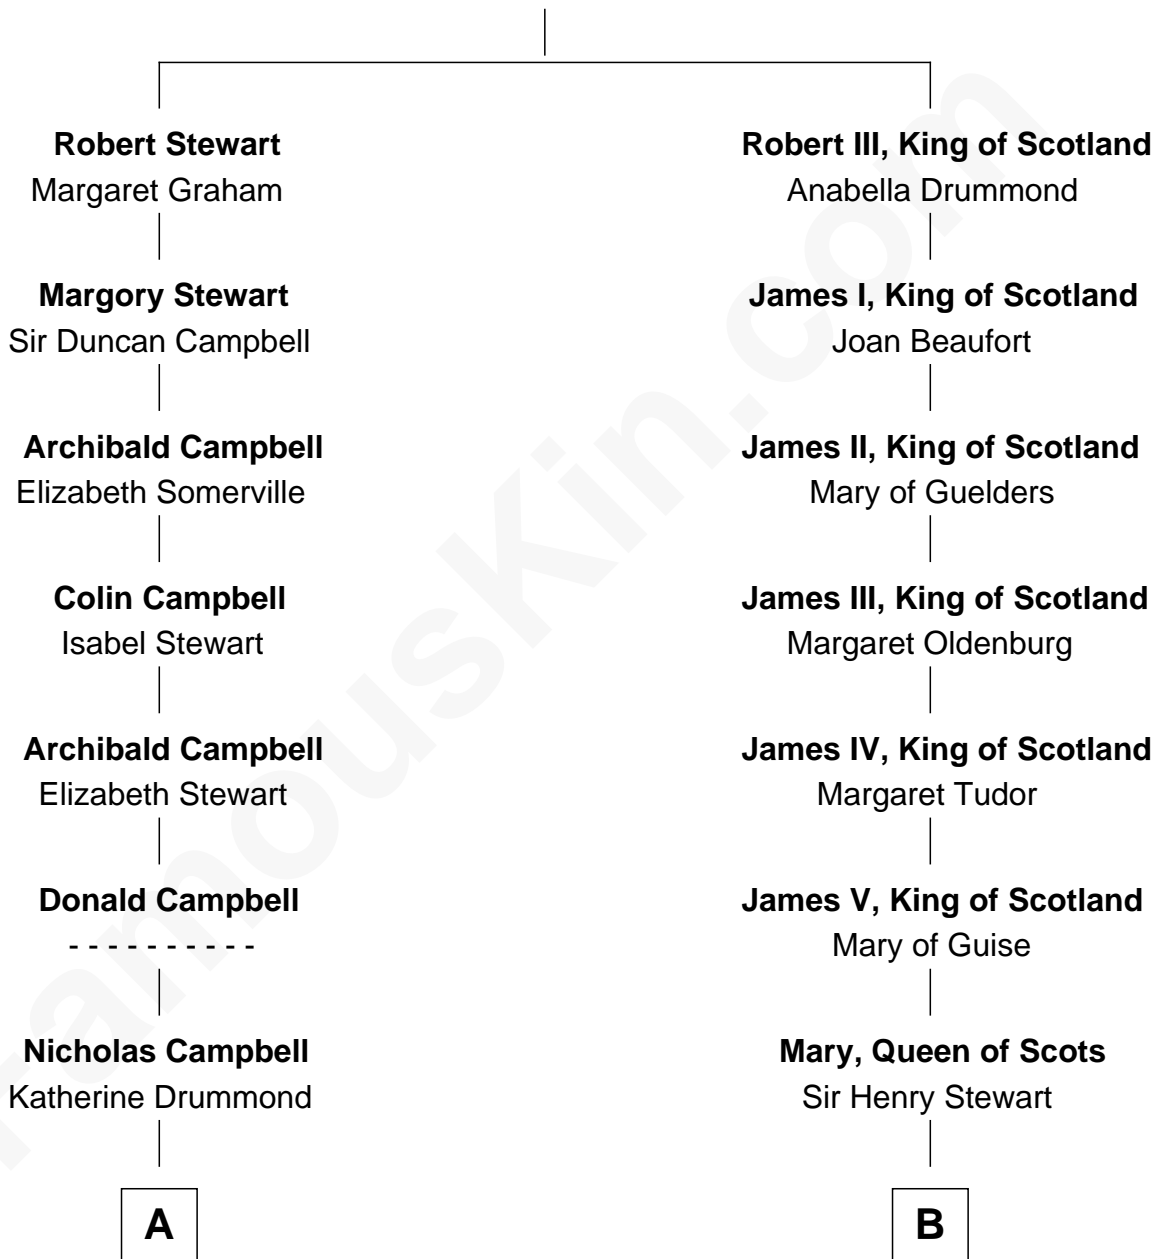

## Relationship Chart of

### Emily Post

*American Author on Etiquette*

16th cousin 3 times removed of

### Princess Diana

*Princess of Wales*

**Robert II, King of Scotland**  
Elizabeth Mure

**C**

Albert Edward John Spencer  
Cynthia Elinor Beatrix Hamilton

Edward John Spencer  
Frances Ruth Burke Roche

Princess Diana  
*Princess of Wales*