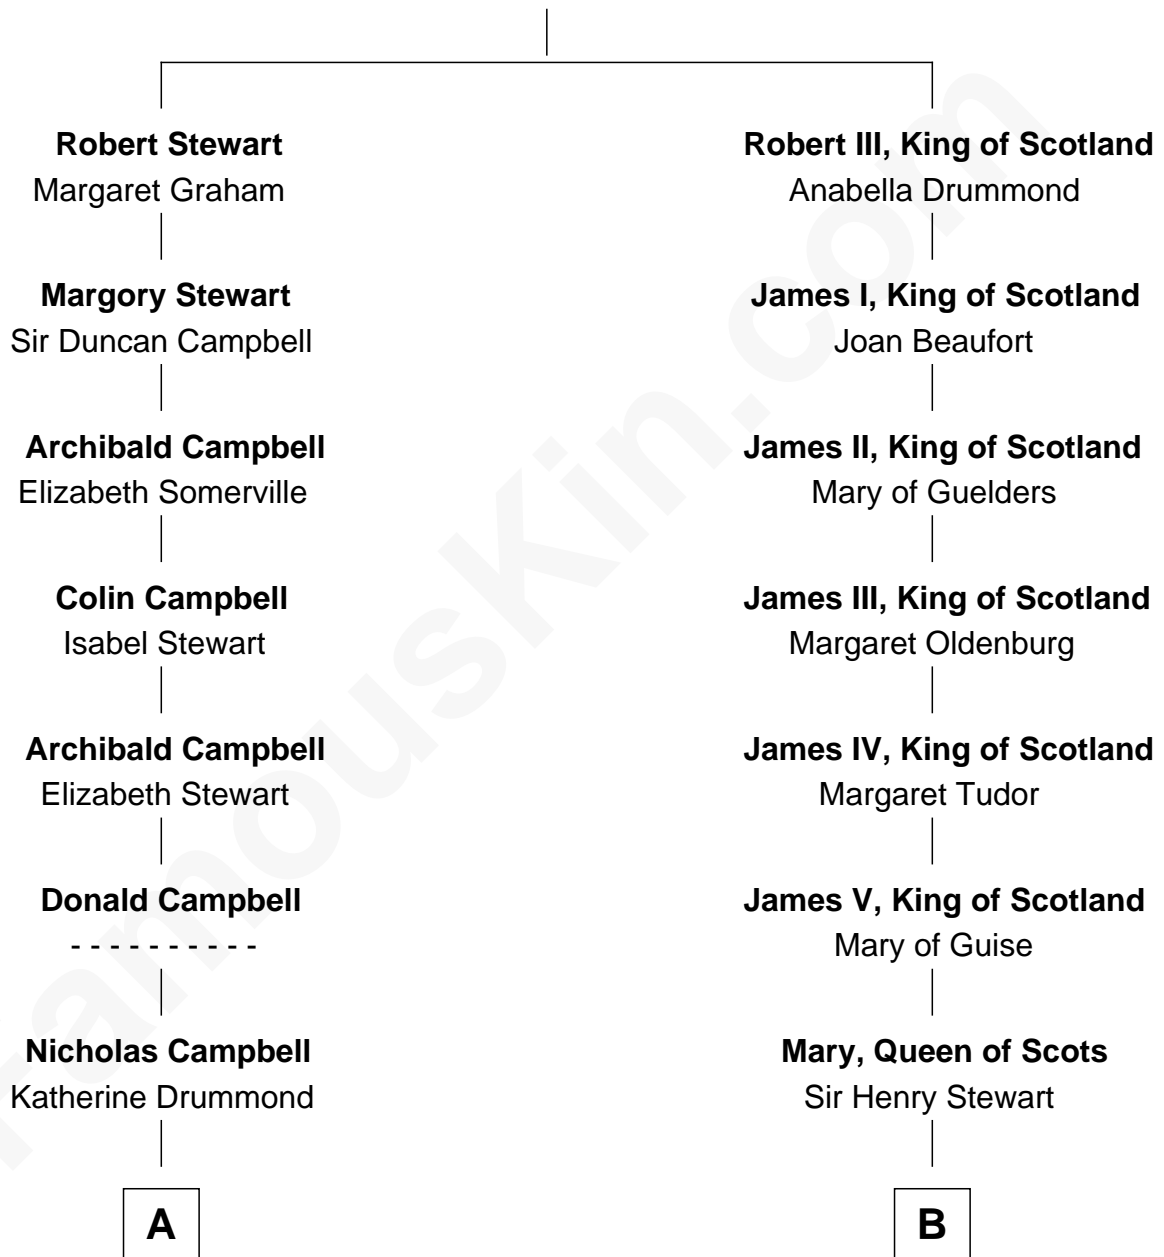

## Relationship Chart of

### Emily Post

*American Author on Etiquette*

16th cousin 4 times removed of

### Prince William

*Prince of Wales*

**Robert II, King of Scotland**

Elizabeth Mure

C

**Albert Edward John Spencer**

Cynthia Elinor Beatrix Hamilton

**Edward John Spencer**

Frances Ruth Burke Roche

**Princess Diana Frances Spencer**

Charles III, King of the United Kingdom

**Prince William**

*Prince of Wales*