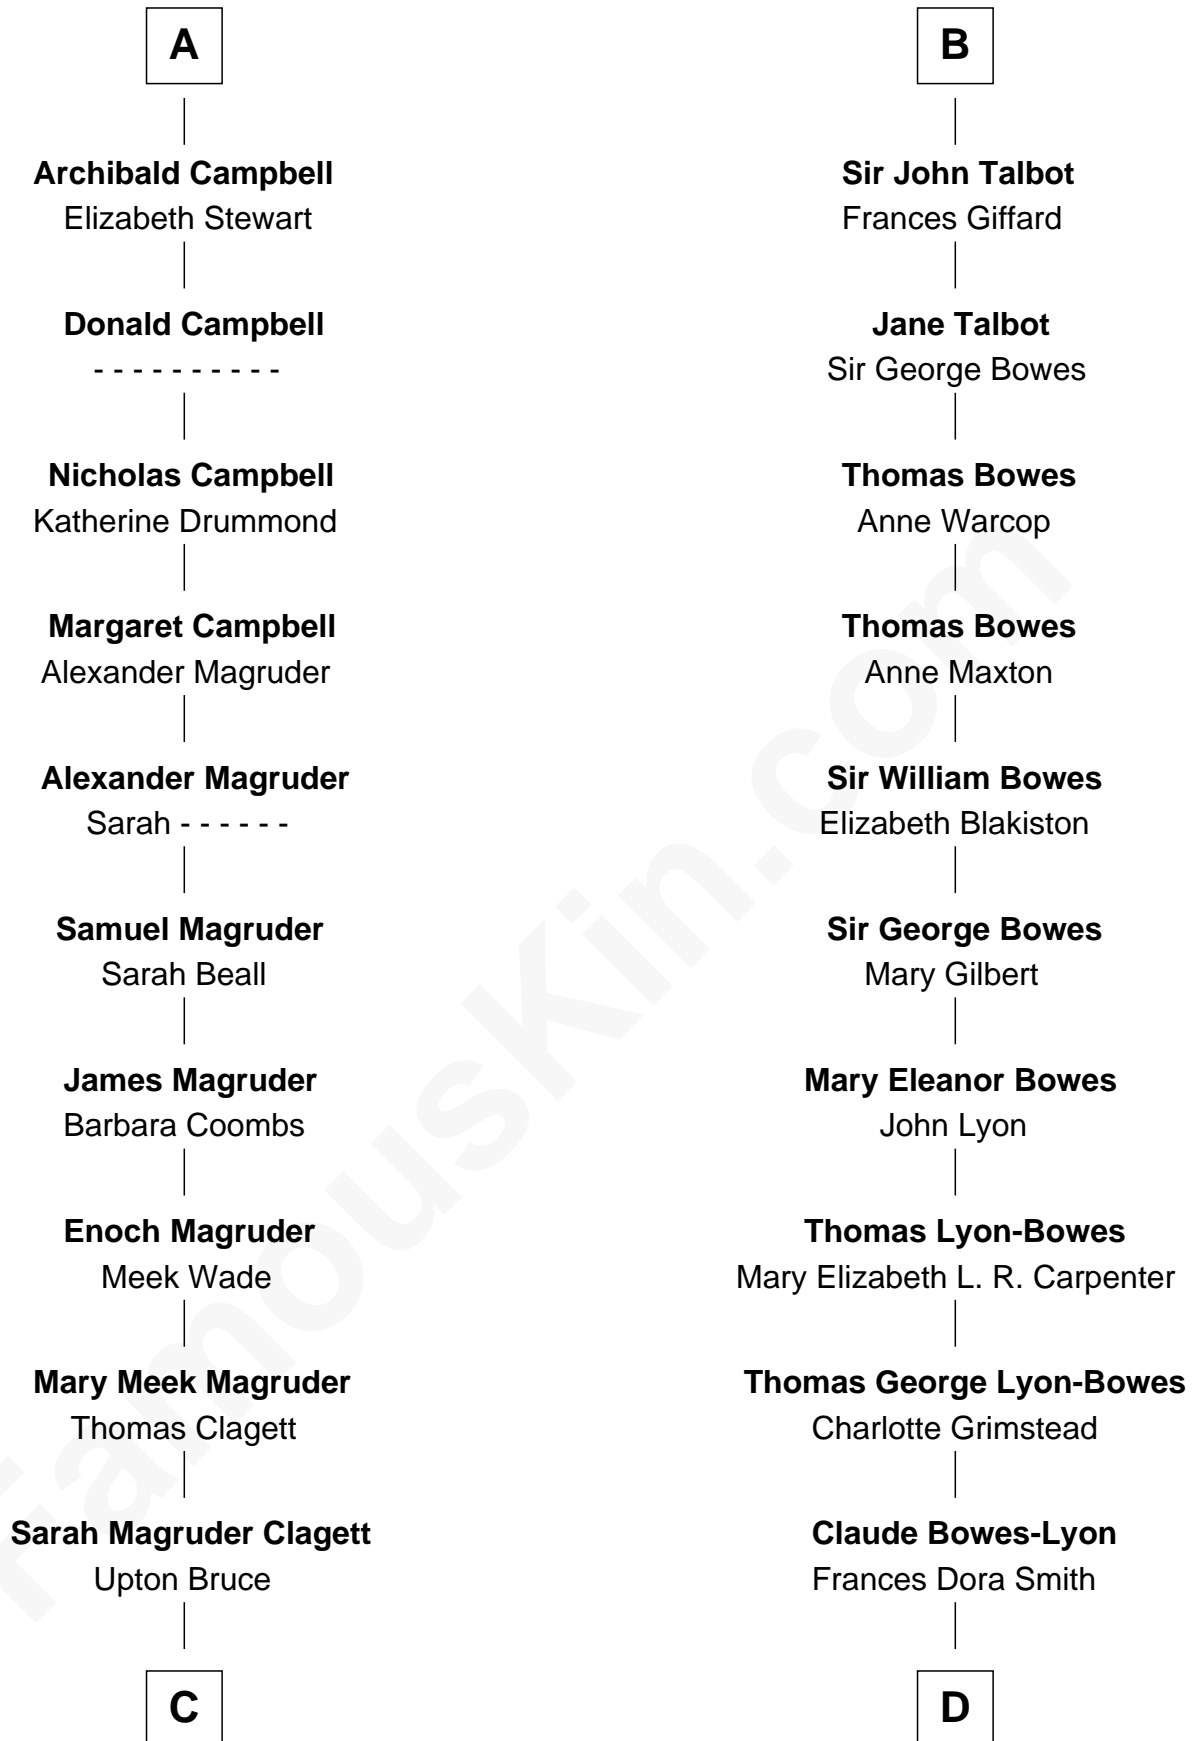

# FamousKin.com Relationship Chart of

**Emily Post**

*American Author on Etiquette*

19th cousin 2 times removed of

**Prince William**

*Prince of Wales*

**Sir Richard de Burgh**

Margaret - - - - -

**Elizabeth de Burgh**  
Robert I, King of Scotland

**Matilda Bruce**  
Thomas Isaac

**Joan Isaac**  
John de Ergadia

**Isabel de Ergadia**  
Sir John Stewart

**Sir Robert Stewart**  
Joan Stewart

**John Stewart**  
Fingula of the Isles

**Isabel Stewart**  
Colin Campbell

**A**

**Joan de Burgh**  
Sir John Darcy

**Elizabeth Darcy**  
James le Boteler

**James Butler**  
Anne de Welles

**James Butler**  
Joan Beauchamp

**Elizabeth Butler**  
John Talbot

**Sir Gilbert Talbot**  
Audrey Cotton

**Sir John Talbot**  
Margaret Troutbeck

**B**

**C**

**Marian Bruce**  
William Price

**Bruce Price**  
Mary Josephine Lee

**Emily Post**  
*American Author on Etiquette*