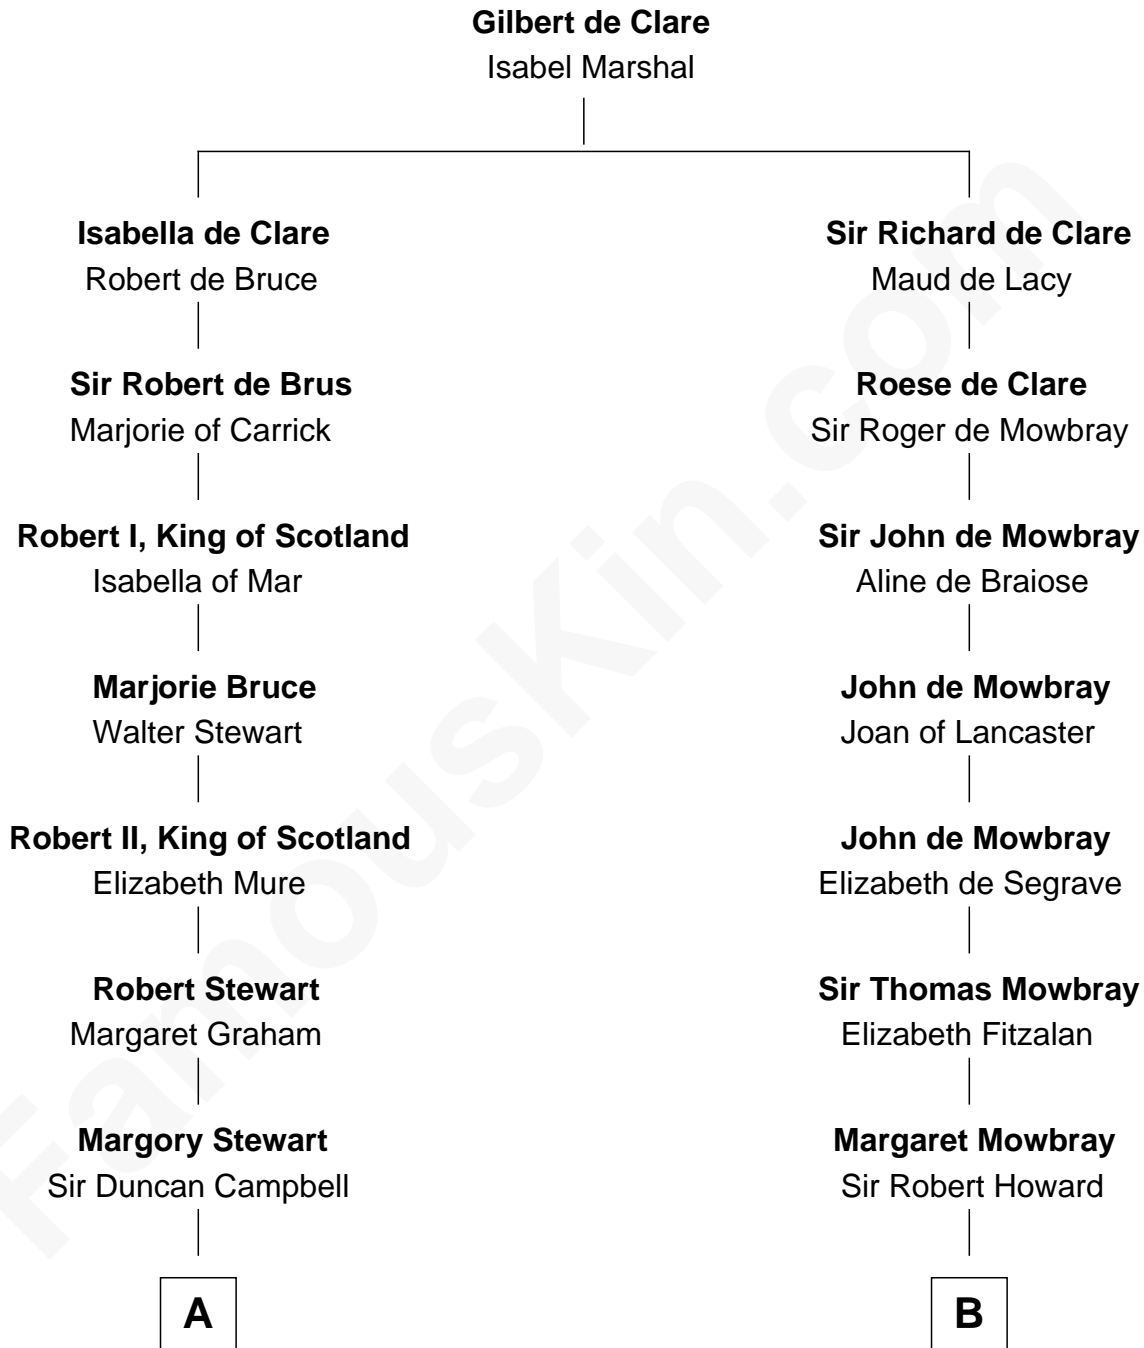

## Relationship Chart of

### Emily Post

American Author on Etiquette

19th cousin 2 times removed of

### John Marshall

4th Chief Justice of the U.S. Supreme Court

**C**

**Mary Meek Magruder**  
Thomas Clagett

**Sarah Magruder Clagett**  
Upton Bruce

**Marian Bruce**  
William Price

**Bruce Price**  
Mary Josephine Lee