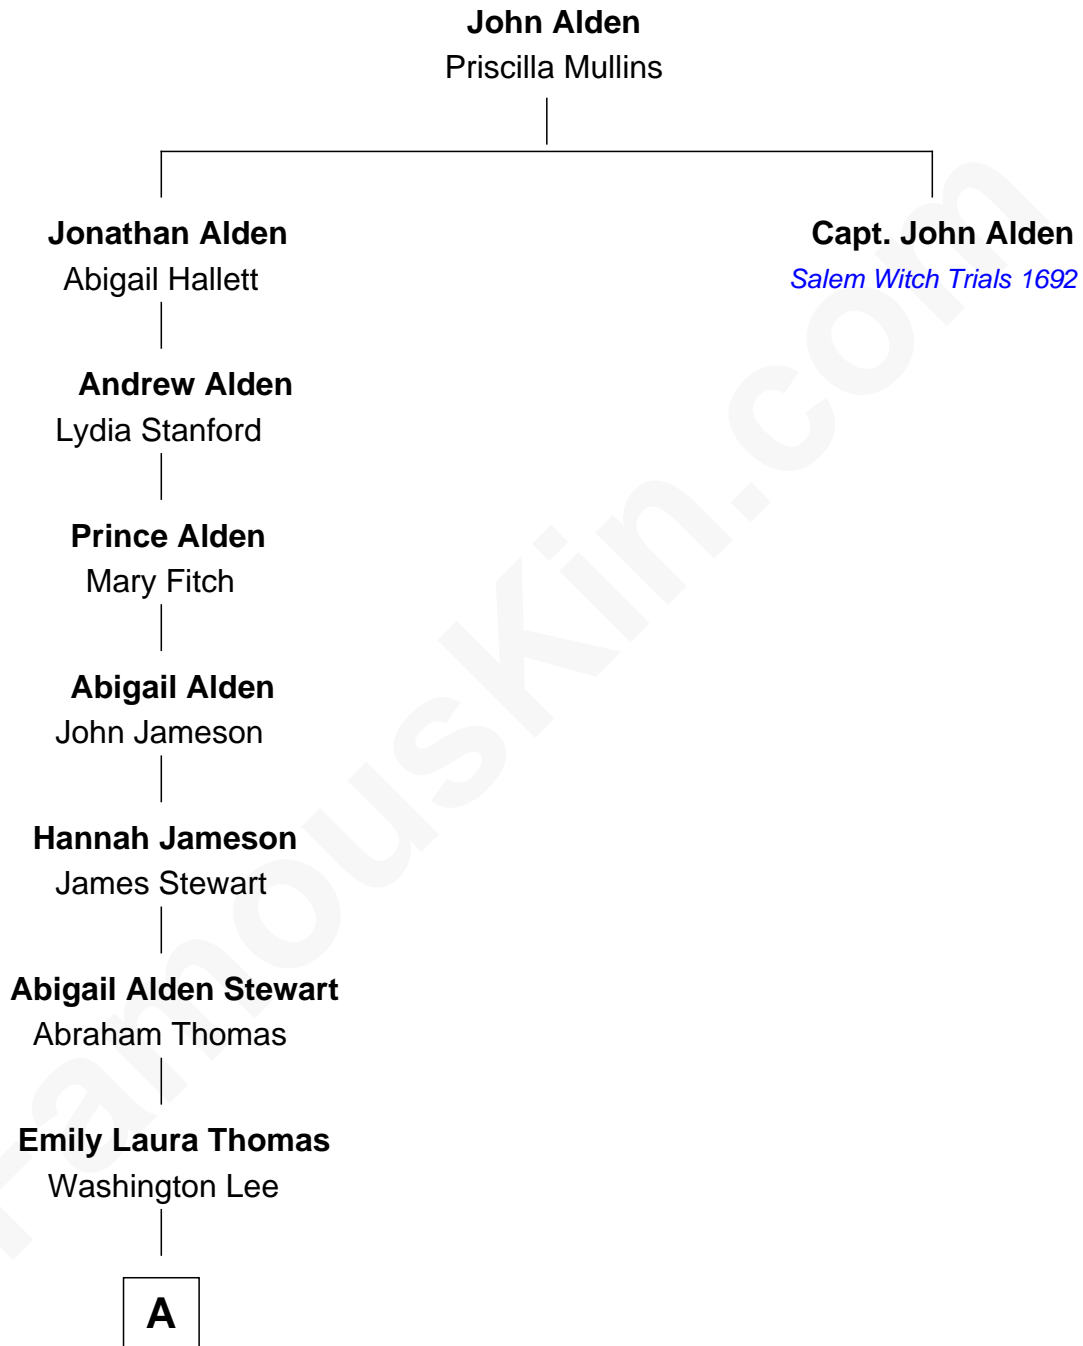

FamousKin.com Relationship Chart of

Emily Post

American Author on Etiquette

6th great-grandniece of

Capt. John Alden

Accused of Witchcraft, Salem 1692

A

—
Mary Josephine Lee