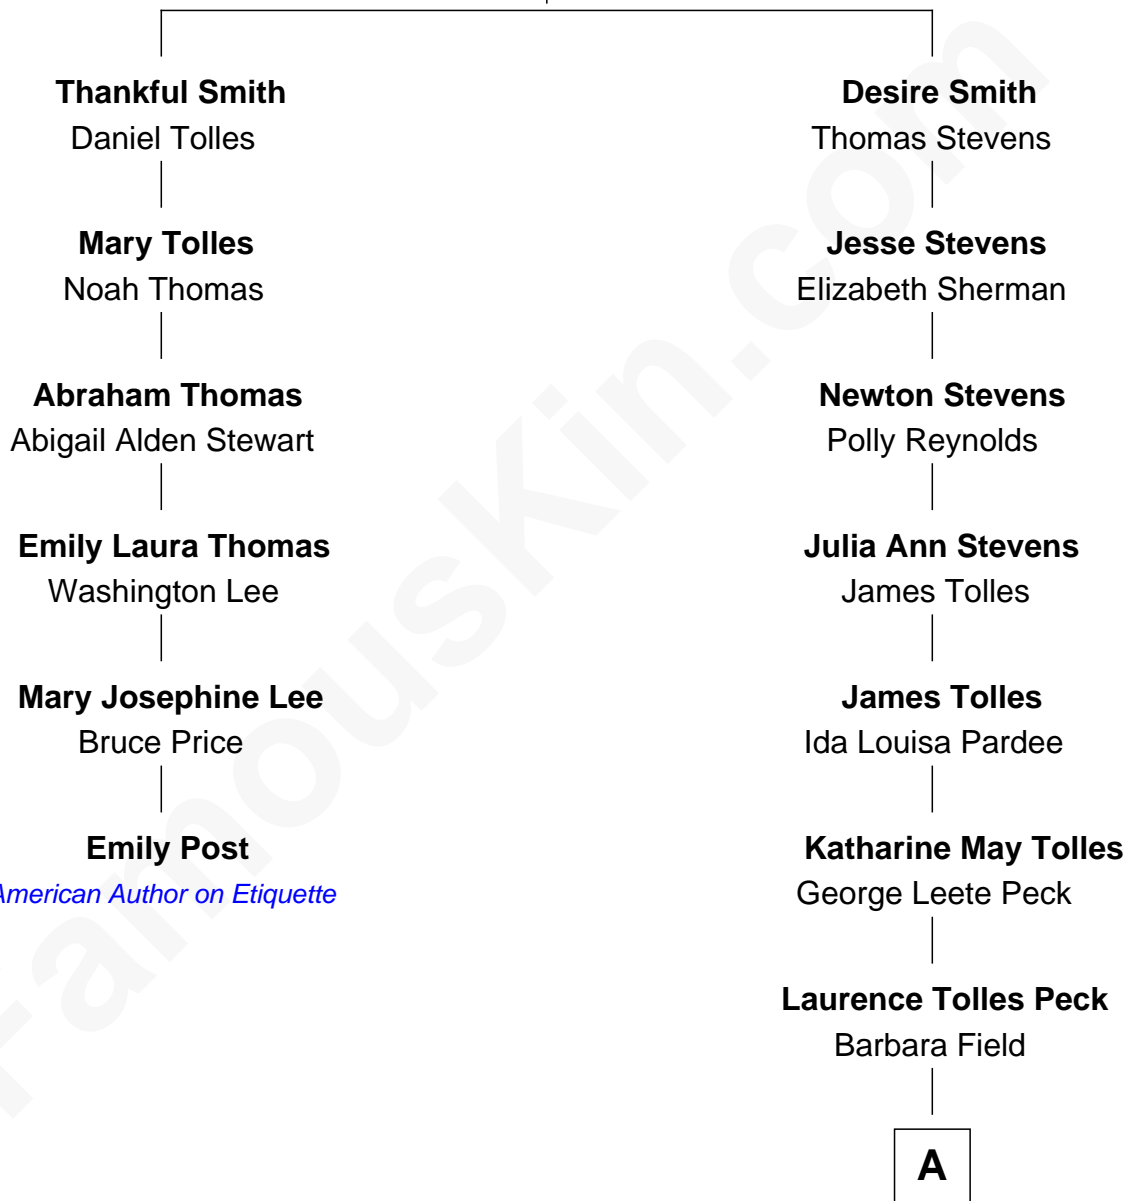

## Relationship Chart of

### Emily Post

*American Author on Etiquette*

5th cousin 3 times removed of

### Mizuo Peck

*TV and Movie Actress*

**Samuel Smith**

Mary Cooper

**A**

George Leete Peck

Sanae Mizusawa

**Mizuo Peck**