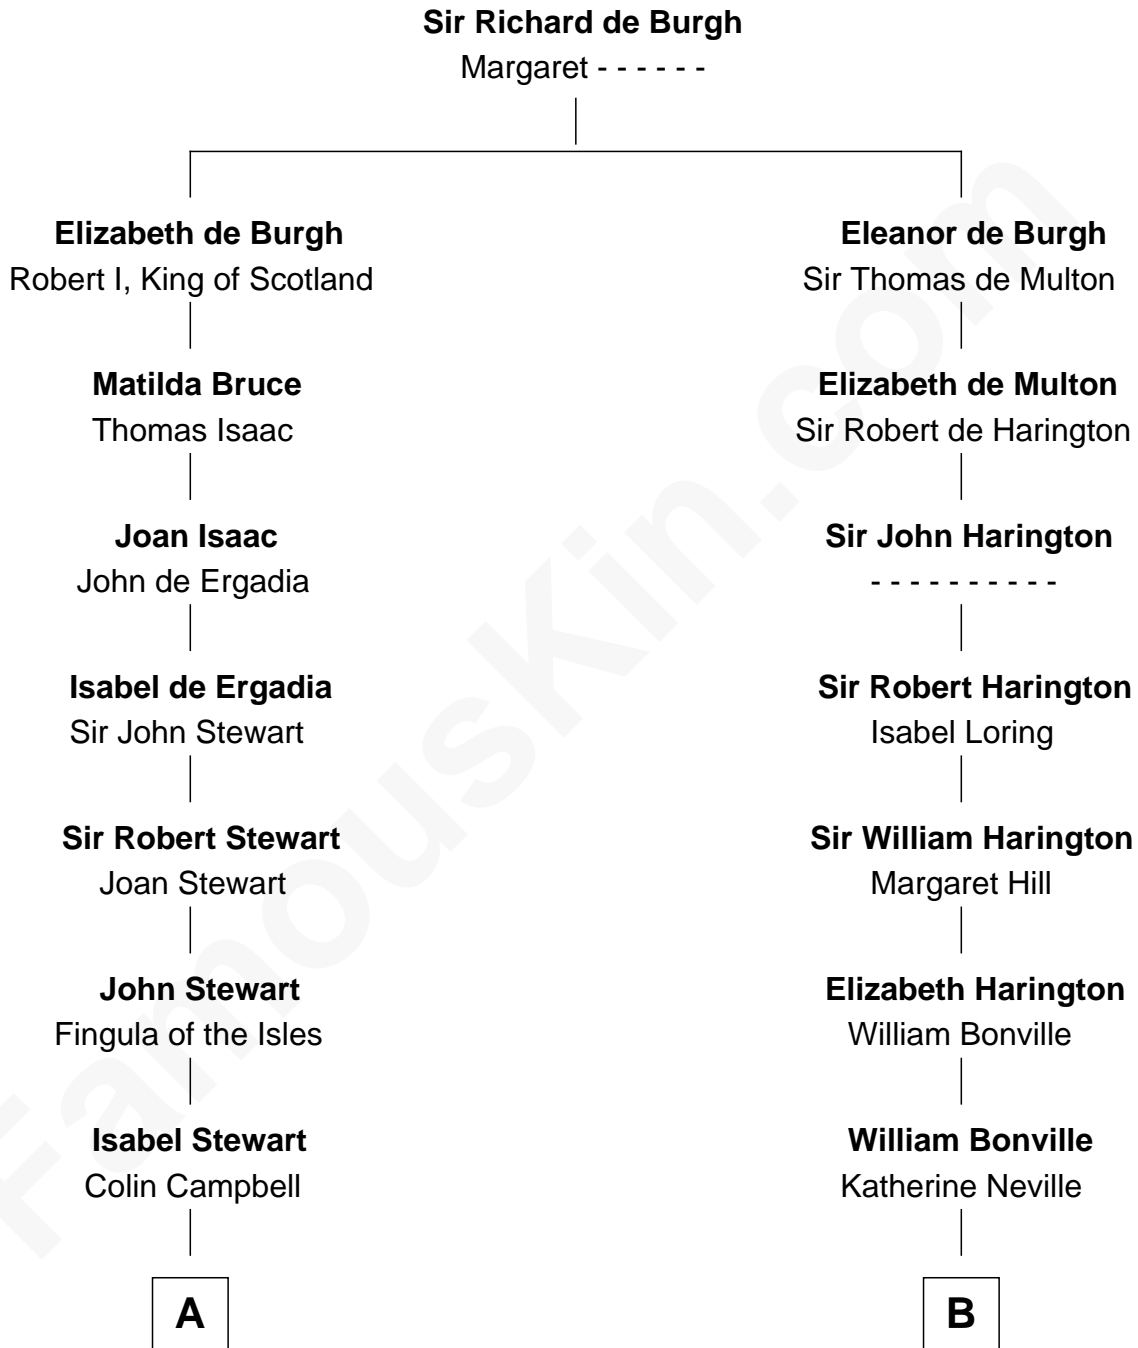

FamousKin.com

Relationship Chart of

Emily Post

American Author on Etiquette

18th cousin 1 time removed of

Oliver Wendell Holmes, Sr.

American "Fireside" Poet

C

Marian Bruce

William Price

Bruce Price

Mary Josephine Lee

Emily Post

American Author on Etiquette

D

Sarah Wendell