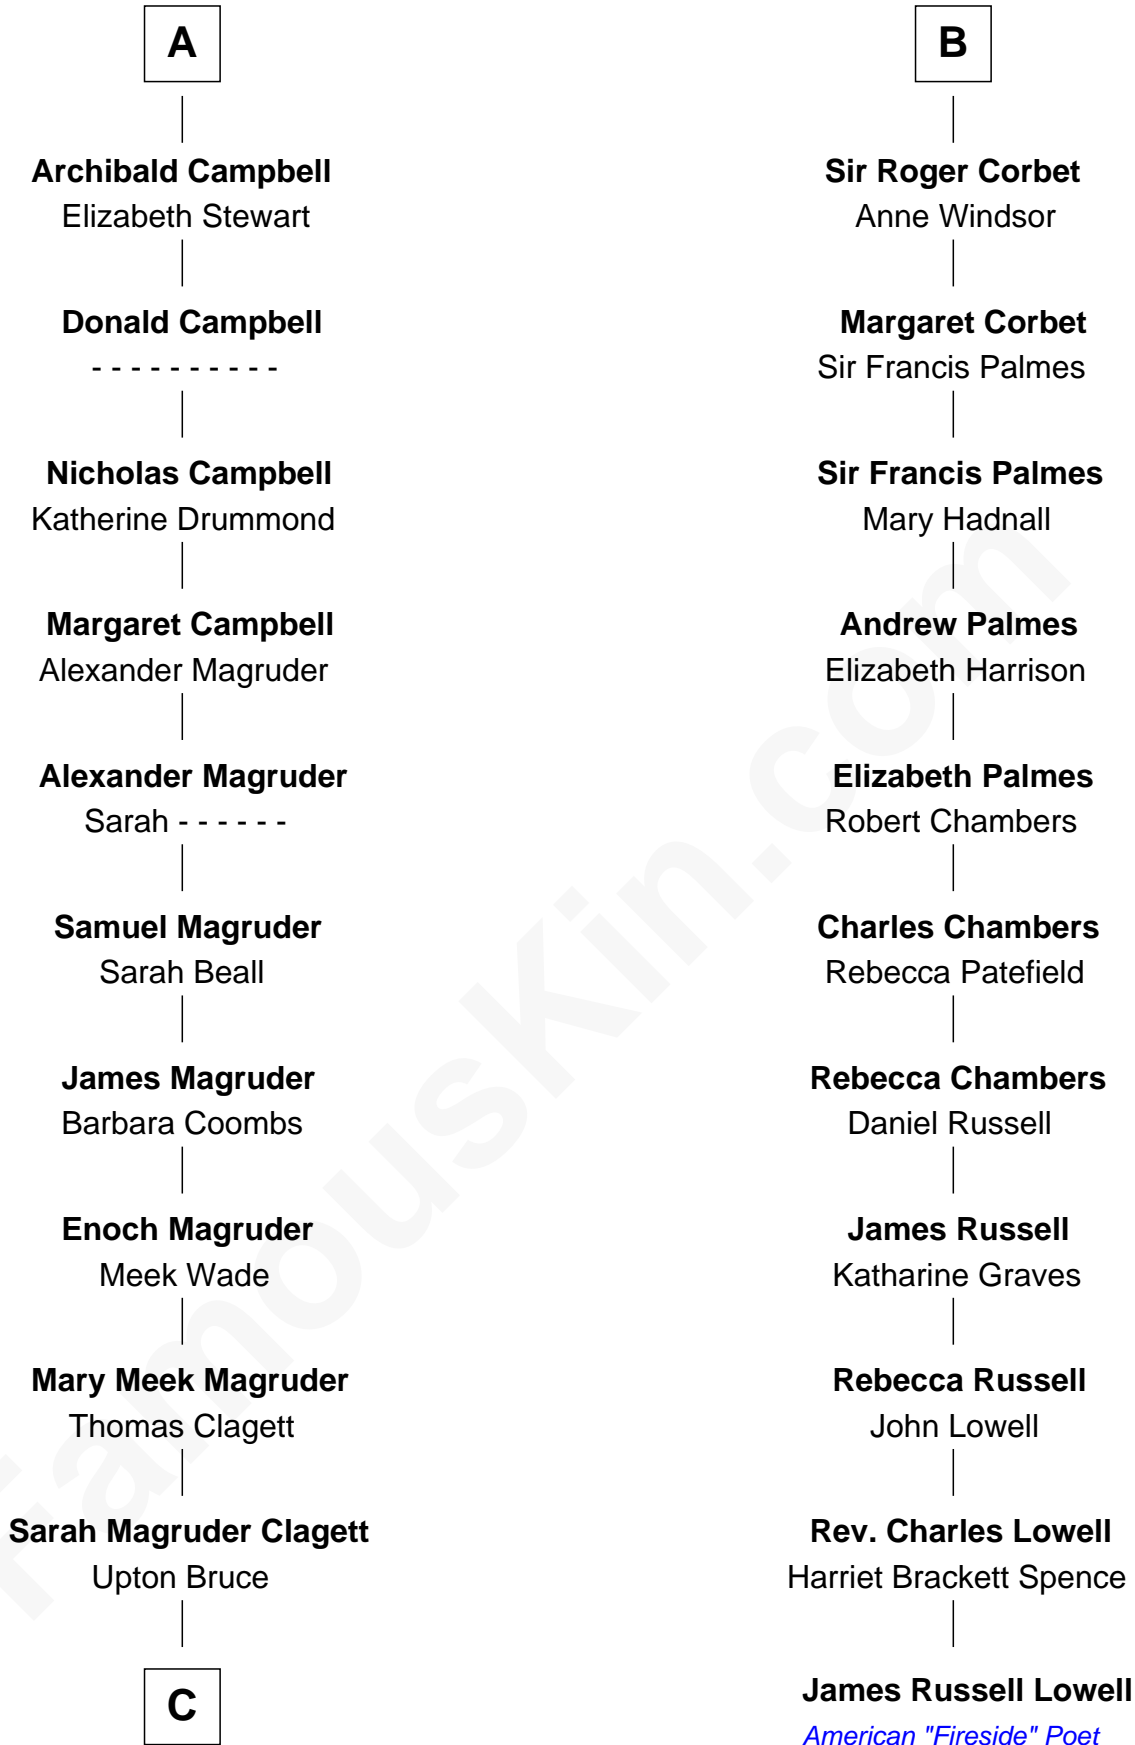

### Emily Post

American Author on Etiquette

17th cousin 2 times removed of

**Isabel de Ergadia**  
Sir John Stewart

**Sir Robert Stewart**  
Joan Stewart

**John Stewart**  
Fingula of the Isles

**Isabel Stewart**  
Colin Campbell

**A**

**Joan de Burgh**  
Sir John Darcy

**Elizabeth Darcy**  
James le Boteler

**James Butler**  
Anne de Welles

**James Butler**  
Joan Beauchamp

**Elizabeth Butler**  
John Talbot

**Ann Talbot**  
Sir Henry Vernon

**Elizabeth Vernon**  
Sir Robert Corbet

**B**

**C**

—  
**Marian Bruce**

William Price

—  
**Bruce Price**

Mary Josephine Lee

—  
**Emily Post**

*American Author on Etiquette*

FamousKin.com