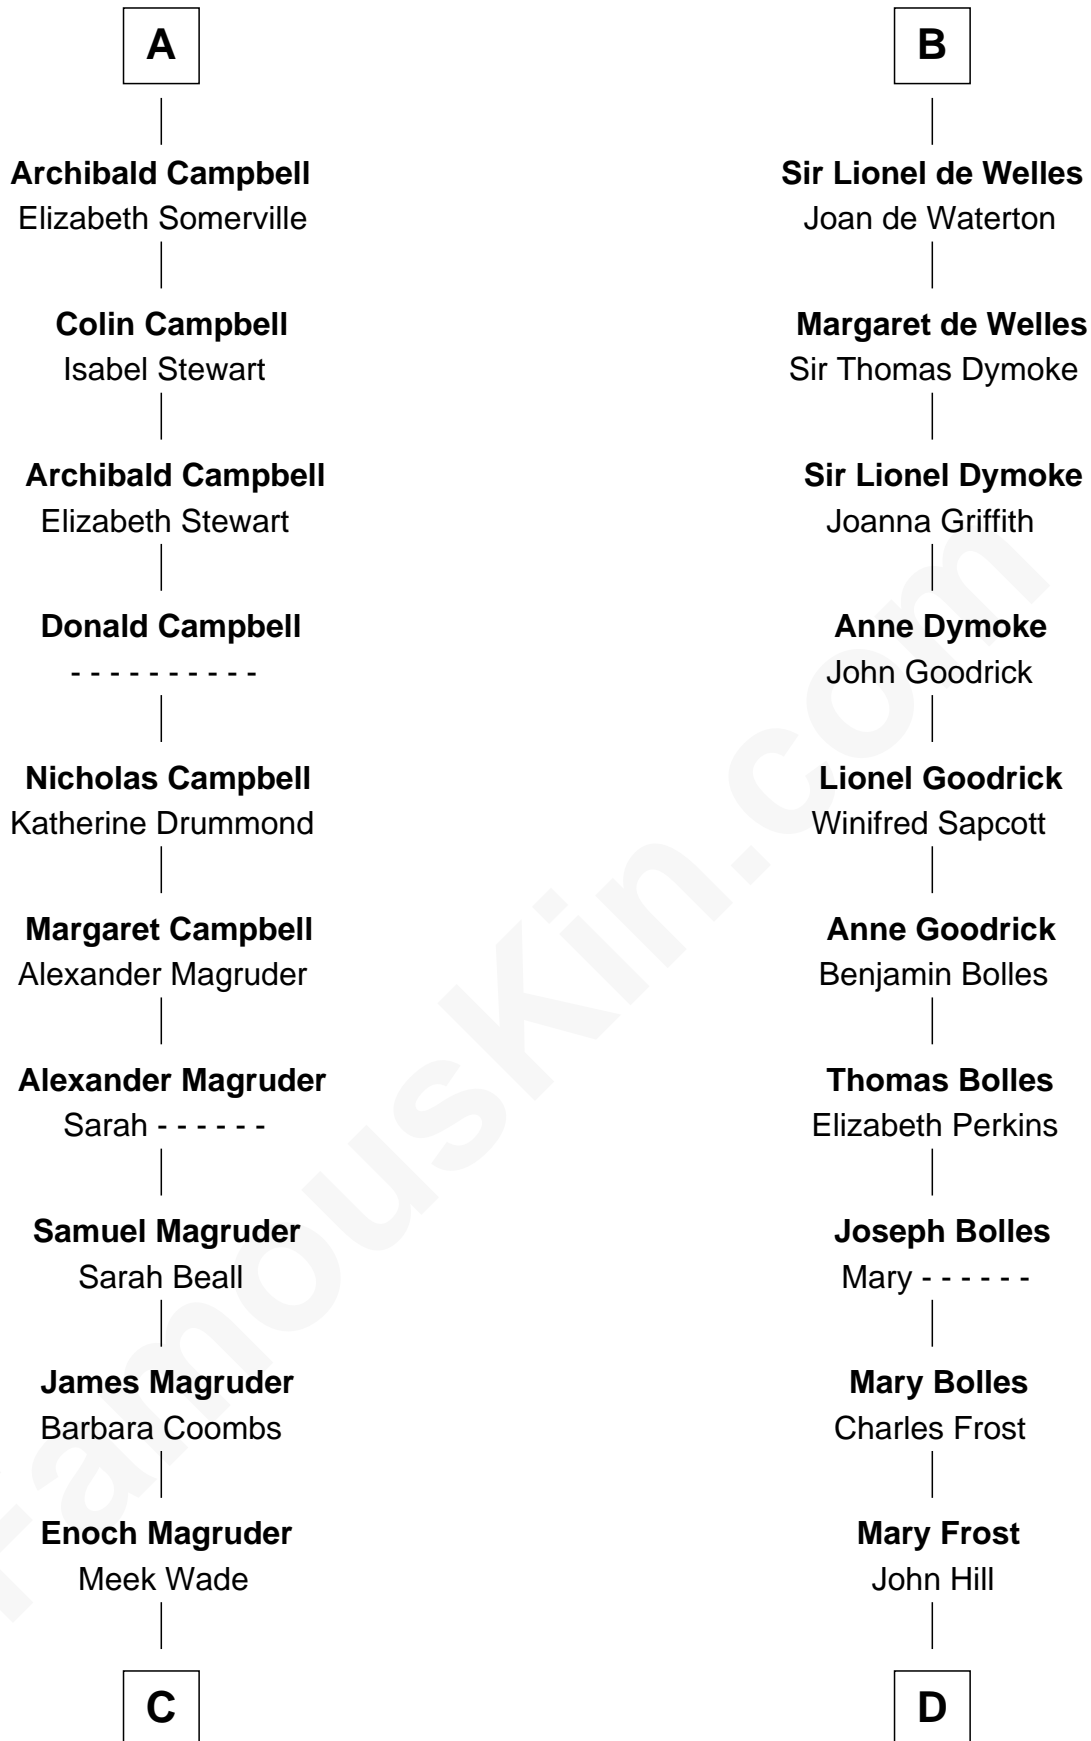

## Relationship Chart of

### Emily Post

American Author on Etiquette

20th cousin 1 time removed of

### Ichabod Goodwin

27th Governor of New Hampshire

**C**

**Mary Meek Magruder**

Thomas Clagett

**Sarah Magruder Clagett**

Upton Bruce

**Marian Bruce**