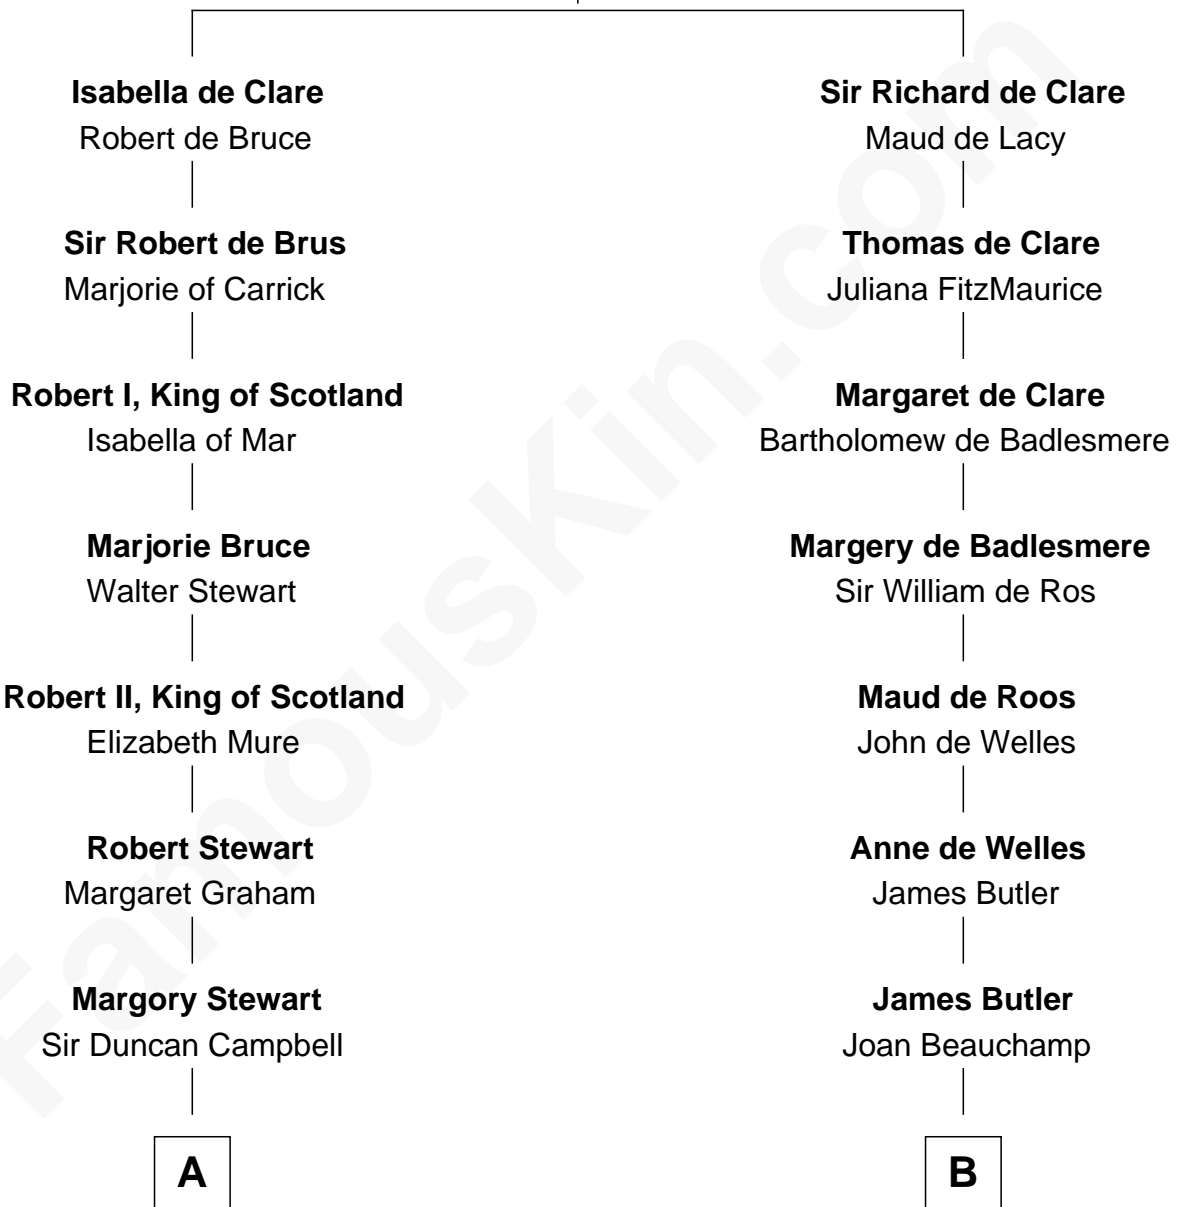

## Relationship Chart of

### Emily Post

American Author on Etiquette

10th cousin 11 times removed of

### Anne Boleyn

2nd Wife of King Henry VIII

**Gilbert de Clare**

Isabel Marshal

**C**

—  
**Mary Meek Magruder**

Thomas Clagett

—  
**Sarah Magruder Clagett**