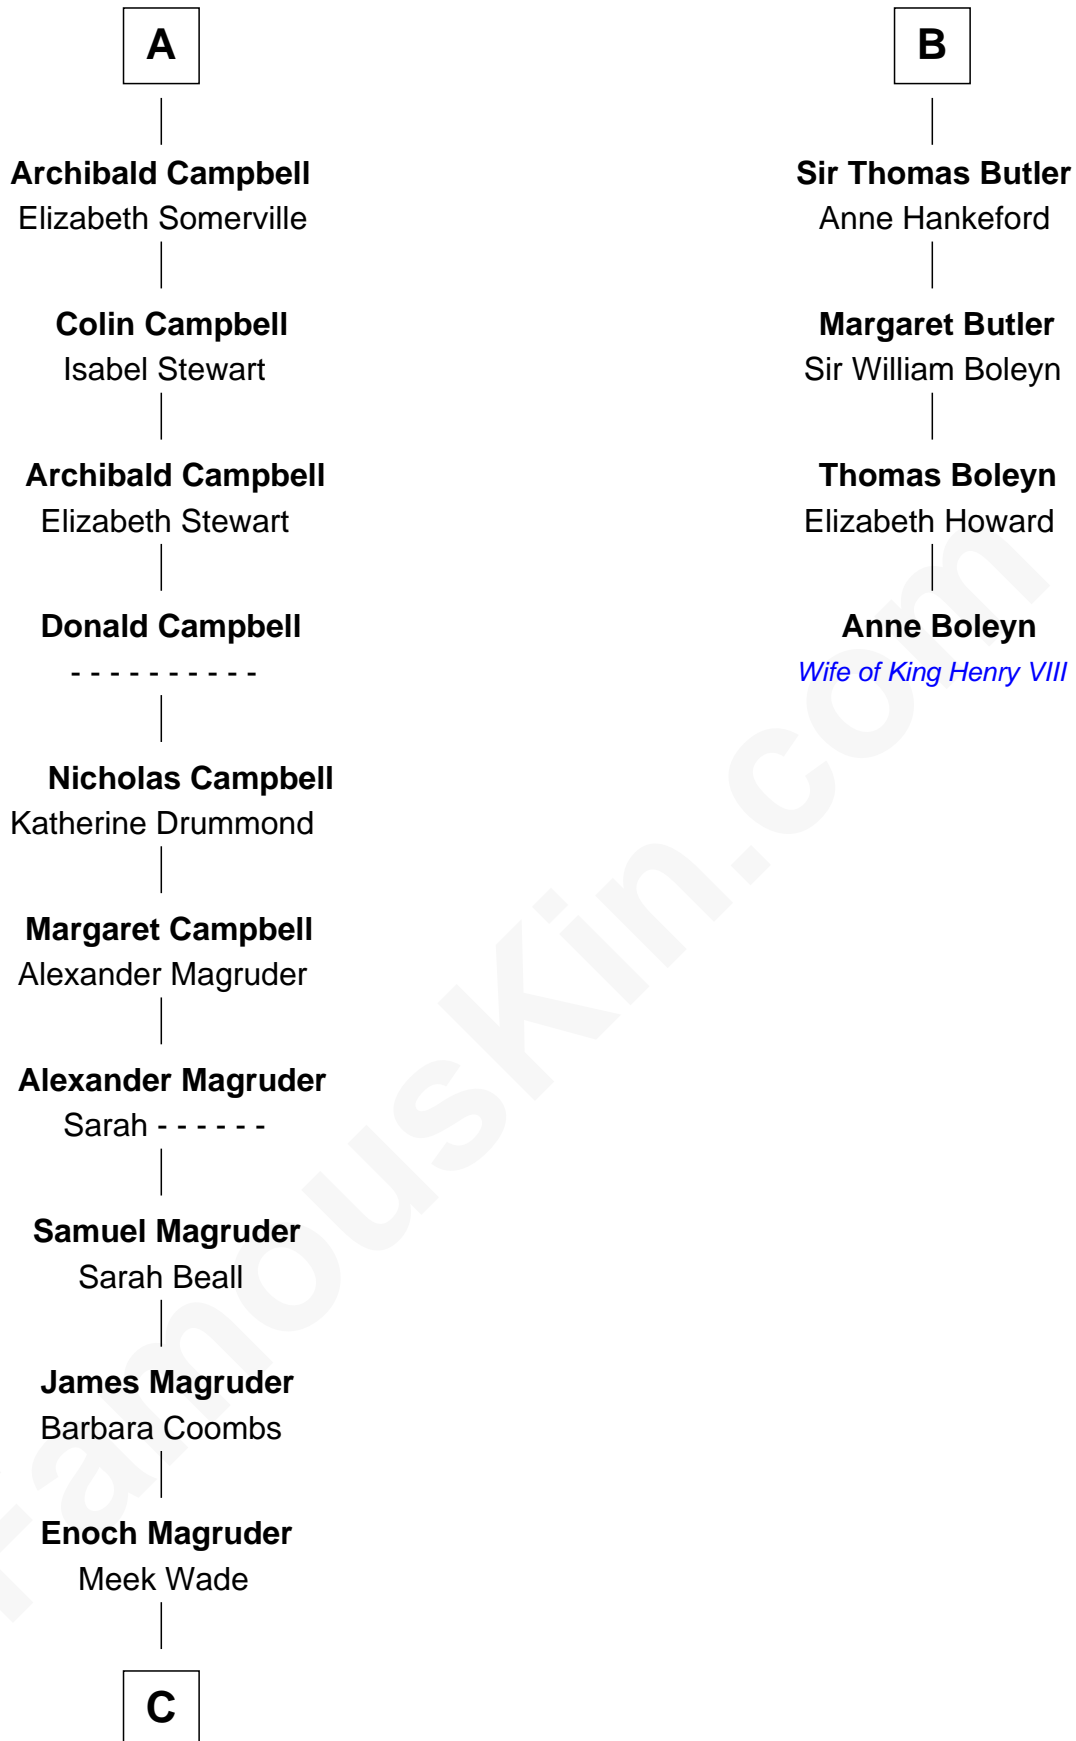

## Relationship Chart of

### Emily Post

American Author on Etiquette

10th cousin 11 times removed of

### Anne Boleyn

2nd Wife of King Henry VIII

**Gilbert de Clare**

Isabel Marshal

**C**

—  
**Mary Meek Magruder**

Thomas Clagett

—  
**Sarah Magruder Clagett**

Upton Bruce

—  
**Marian Bruce**

William Price

—  
**Bruce Price**

Mary Josephine Lee

—  
**Emily Post**

*American Author on Etiquette*

FamousKin.com