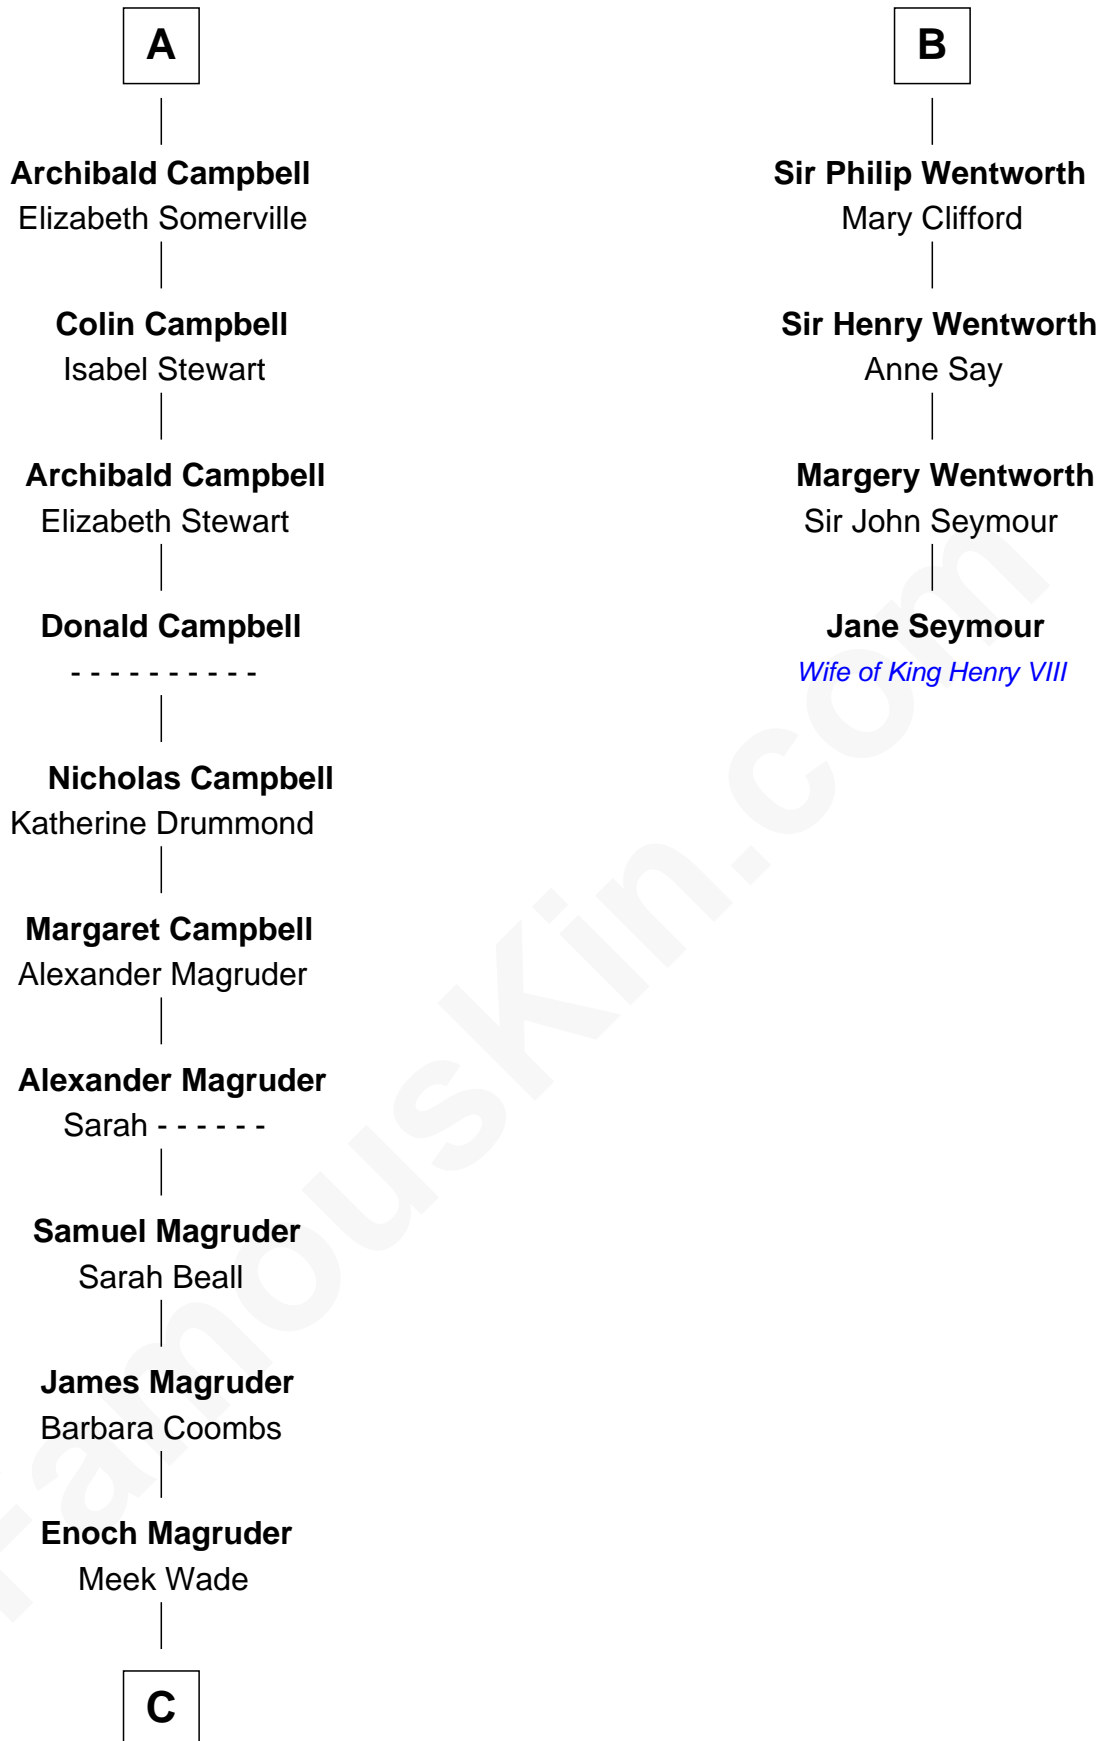

## Relationship Chart of

### Emily Post

American Author on Etiquette

10th cousin 11 times removed of

### Jane Seymour

3rd Wife of King Henry VIII

**C**

**Mary Meek Magruder**

Thomas Clagett

**Sarah Magruder Clagett**

Upton Bruce

**Marian Bruce**