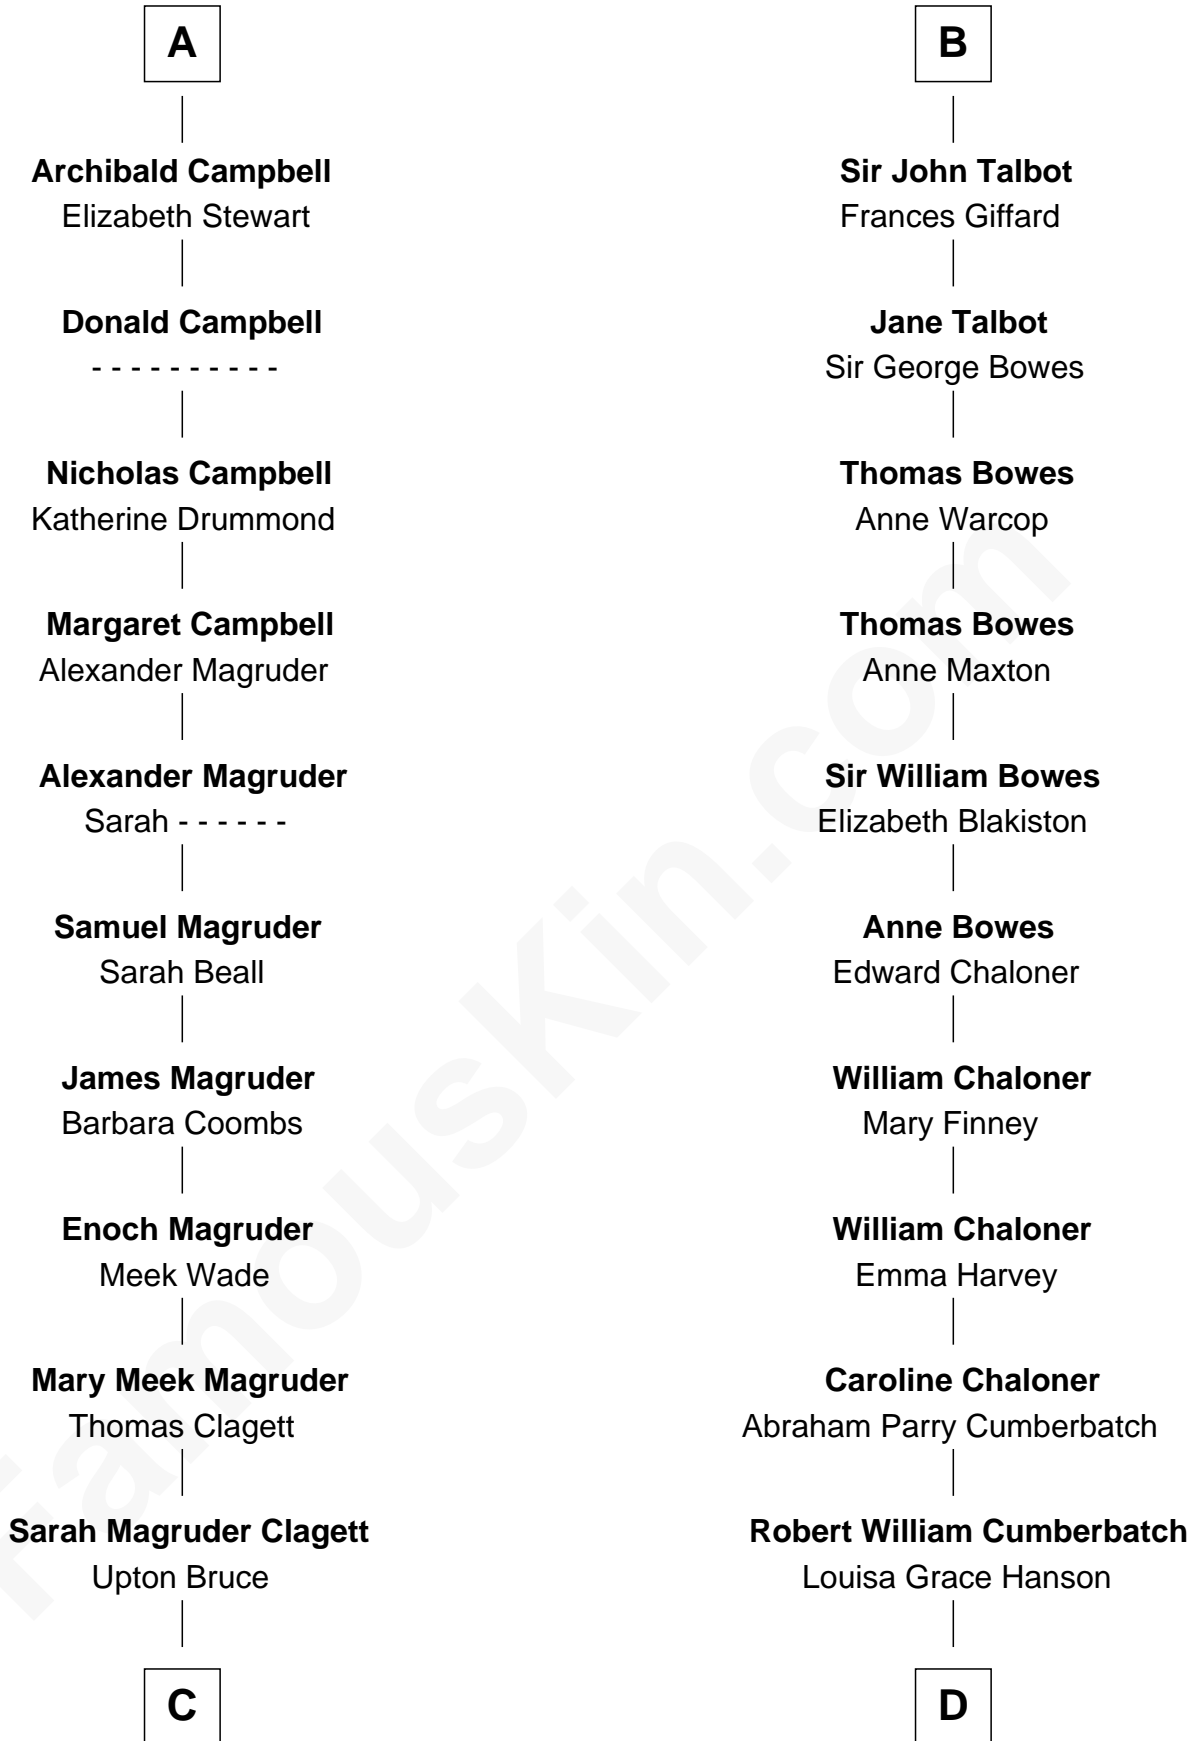

FamousKin.com

Relationship Chart of

Emily Post

American Author on Etiquette

19th cousin 1 time removed of

Benedict Cumberbatch

Movie, Television and Stage Actor

Sir Richard de Burgh

Margaret - - - - -

Elizabeth de Burgh
Robert I, King of Scotland

Matilda Bruce
Thomas Isaac

Joan Isaac
John de Ergadia

Isabel de Ergadia
Sir John Stewart

Sir Robert Stewart
Joan Stewart

John Stewart
Fingula of the Isles

Sir John Talbot
Margaret Troutbeck

B

C

Marian Bruce

William Price

Bruce Price

Mary Josephine Lee

Emily Post