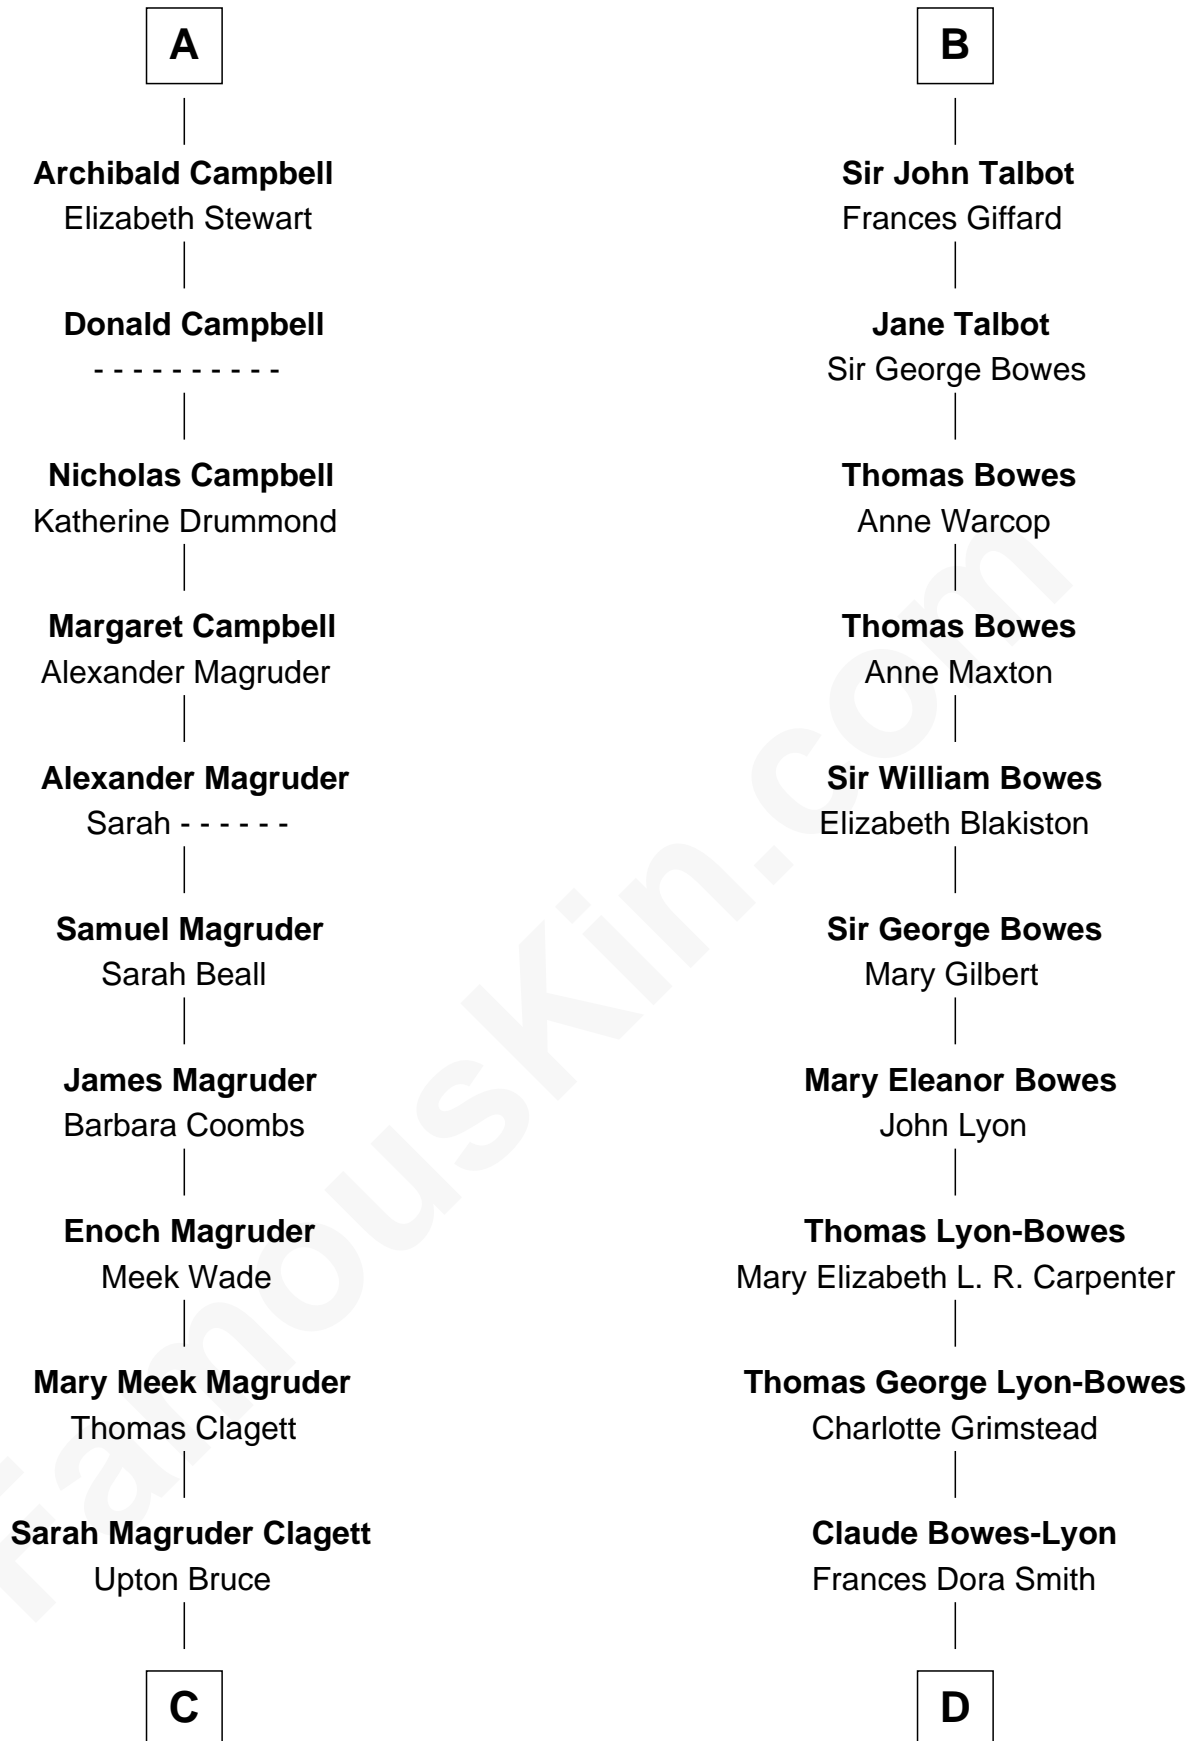

FamousKin.com Relationship Chart of

Emily Post

American Author on Etiquette

19th cousin of

Queen Elizabeth II

Queen of the United Kingdom

Sir Richard de Burgh

Margaret - - - - -

Elizabeth de Burgh
Robert I, King of Scotland

Matilda Bruce
Thomas Isaac

Joan Isaac
John de Ergadia

Isabel de Ergadia
Sir John Stewart

Sir Robert Stewart
Joan Stewart

John Stewart
Fingula of the Isles

Isabel Stewart
Colin Campbell

A

Joan de Burgh
Sir John Darcy

Elizabeth Darcy
James le Boteler

James Butler
Anne de Welles

James Butler
Joan Beauchamp

Elizabeth Butler
John Talbot

Sir Gilbert Talbot
Audrey Cotton

Sir John Talbot
Margaret Troutbeck

B

C

Marian Bruce
William Price

Bruce Price
Mary Josephine Lee

Emily Post
American Author on Etiquette

D

Claude George Bowes-Lyon
Cecilia Nina Cavendish-Bentinck

Elizabeth Bowes-Lyon
George VI, King of the United Kingdom