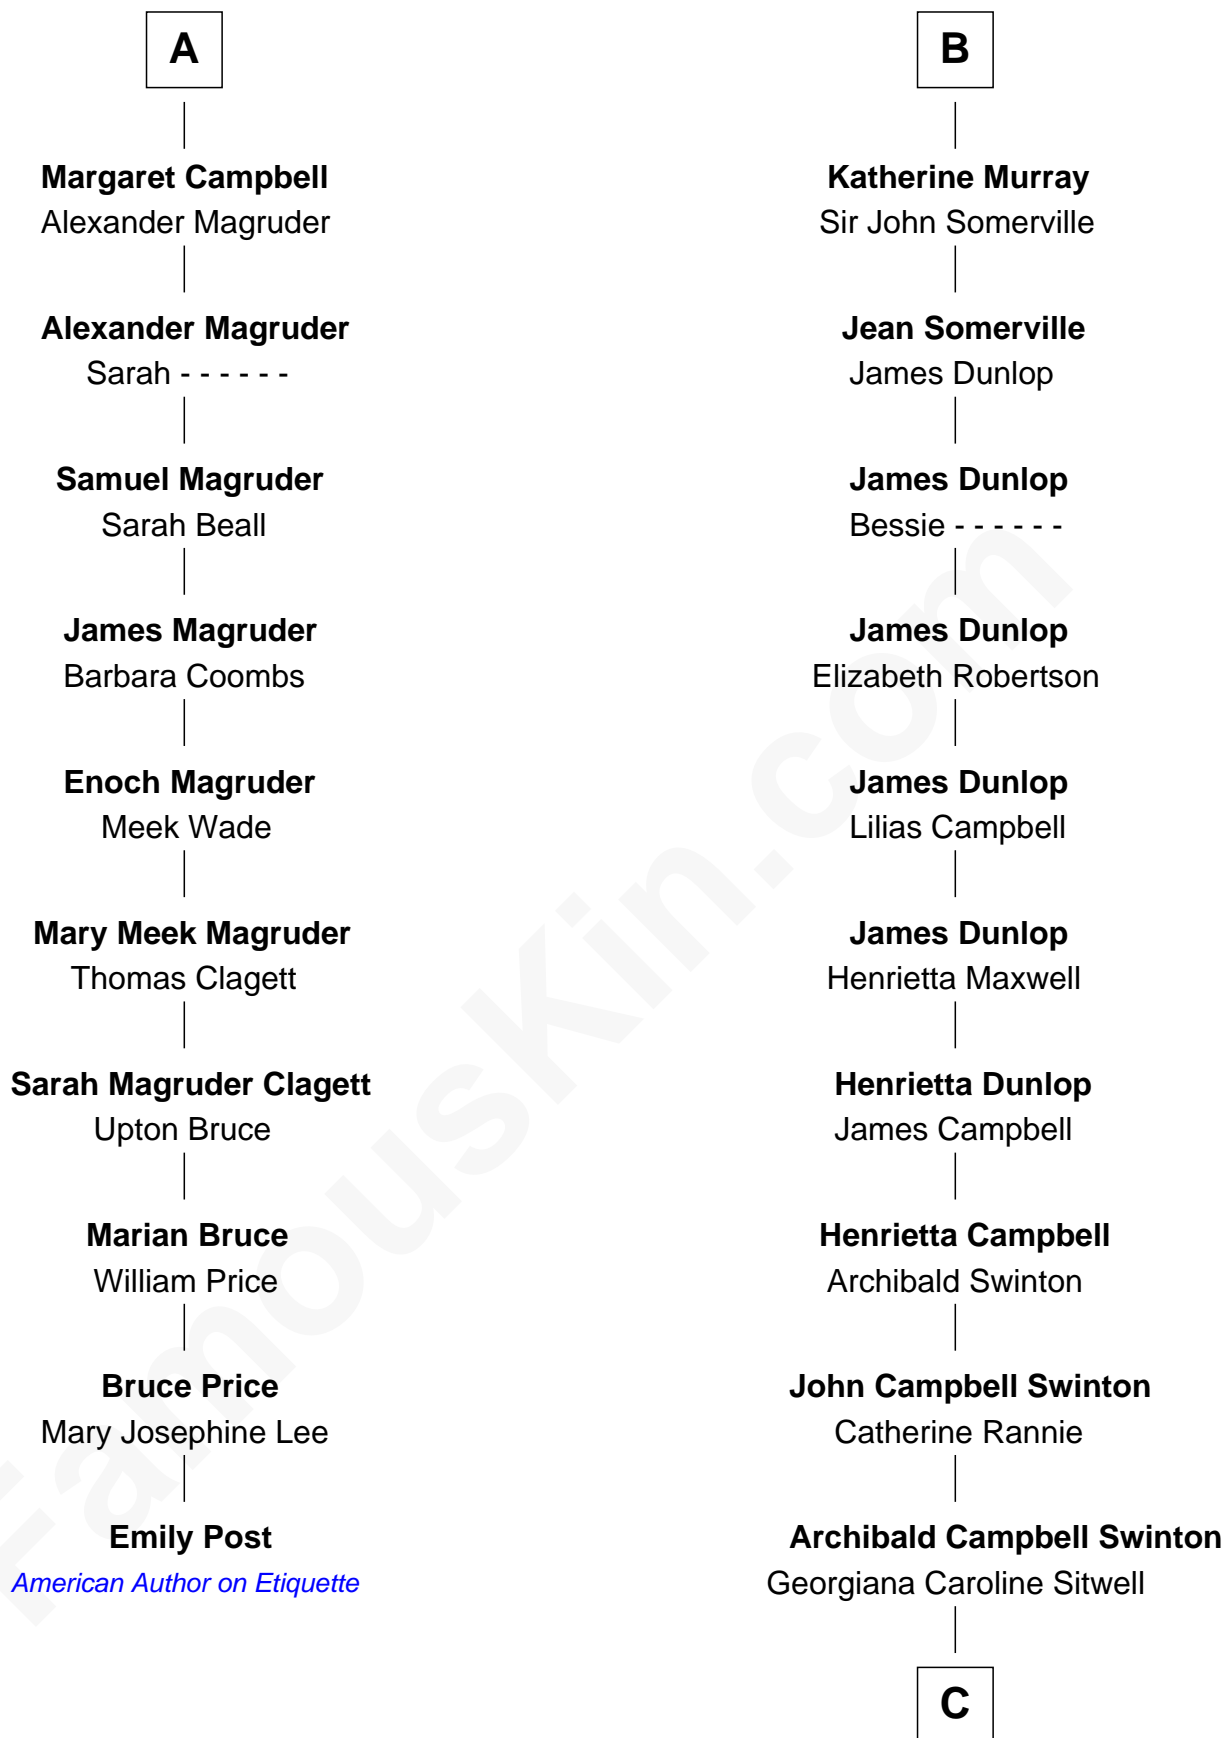

FamousKin.com

Relationship Chart of

Emily Post

American Author on Etiquette

16th cousin 4 times removed of

Tilda Swinton

Movie Actress

Robert II, King of Scotland
Elizabeth Mure

C

George Sitwell Campbell Swinton

Elizabeth Ebsworth

Alan Henry Campbell Swinton

Mariora Beatrice Evelyn Rochfort Alers-Hankey

Sir John Swinton

Judith Balfour Killen

Tilda Swinton