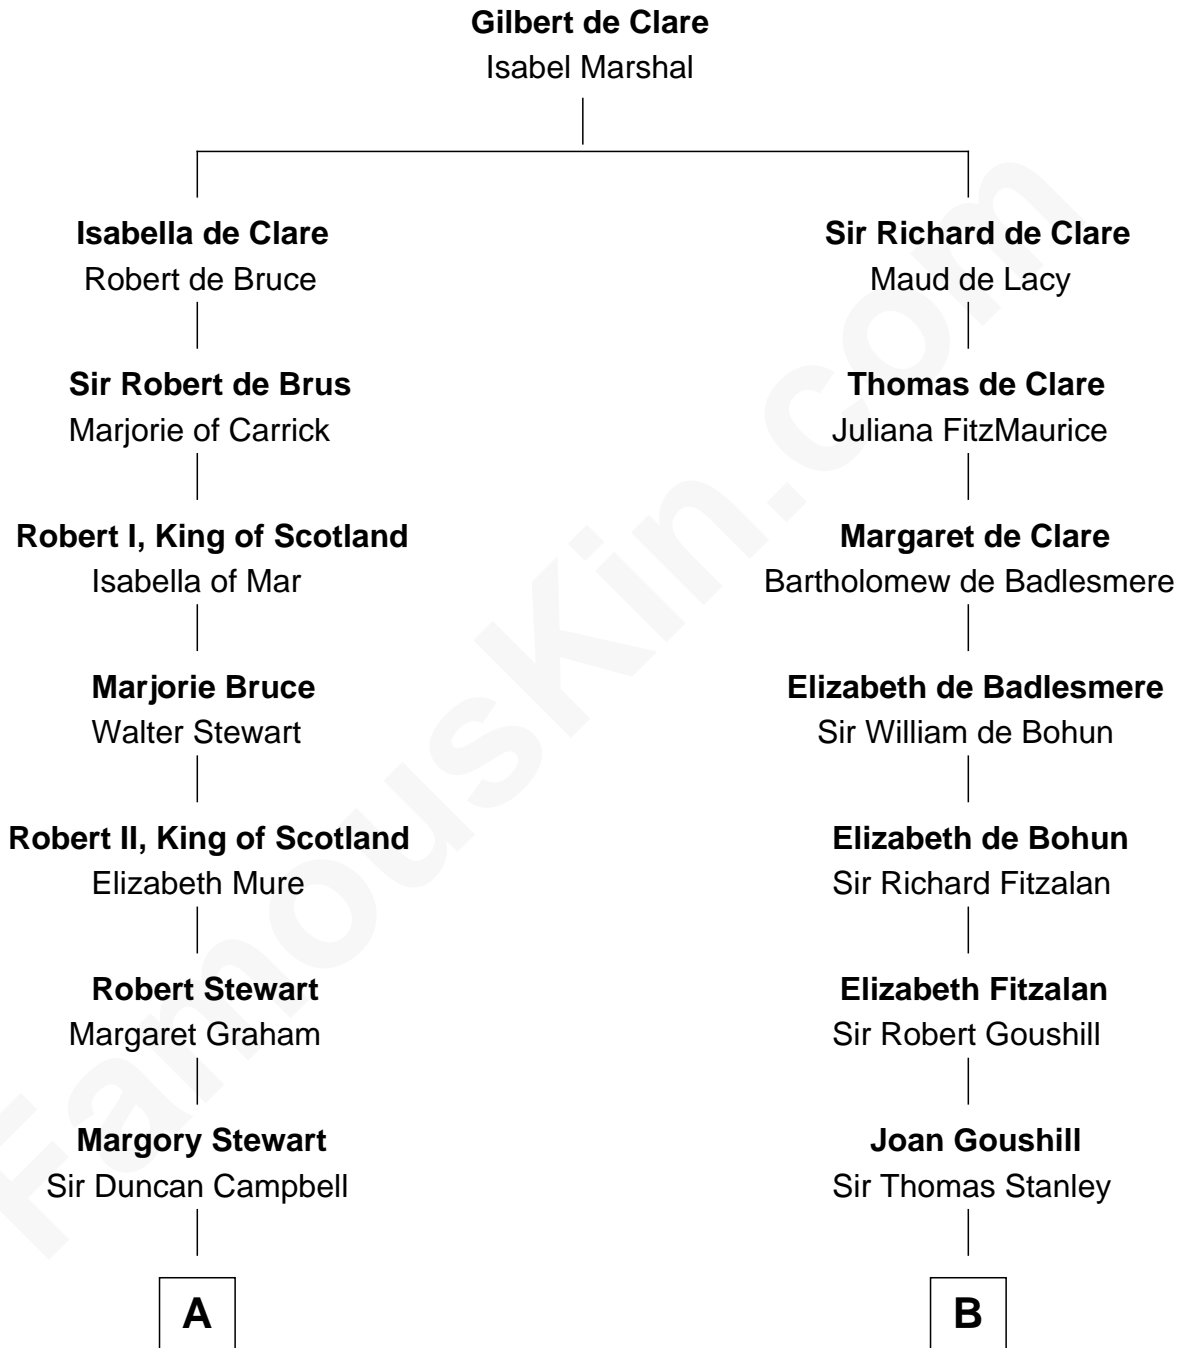

FamousKin.com

Relationship Chart of

Emily Post

American Author on Etiquette

17th cousin 4 times removed of

Thomas Sim Lee

2nd and 7th Governor of Maryland

C