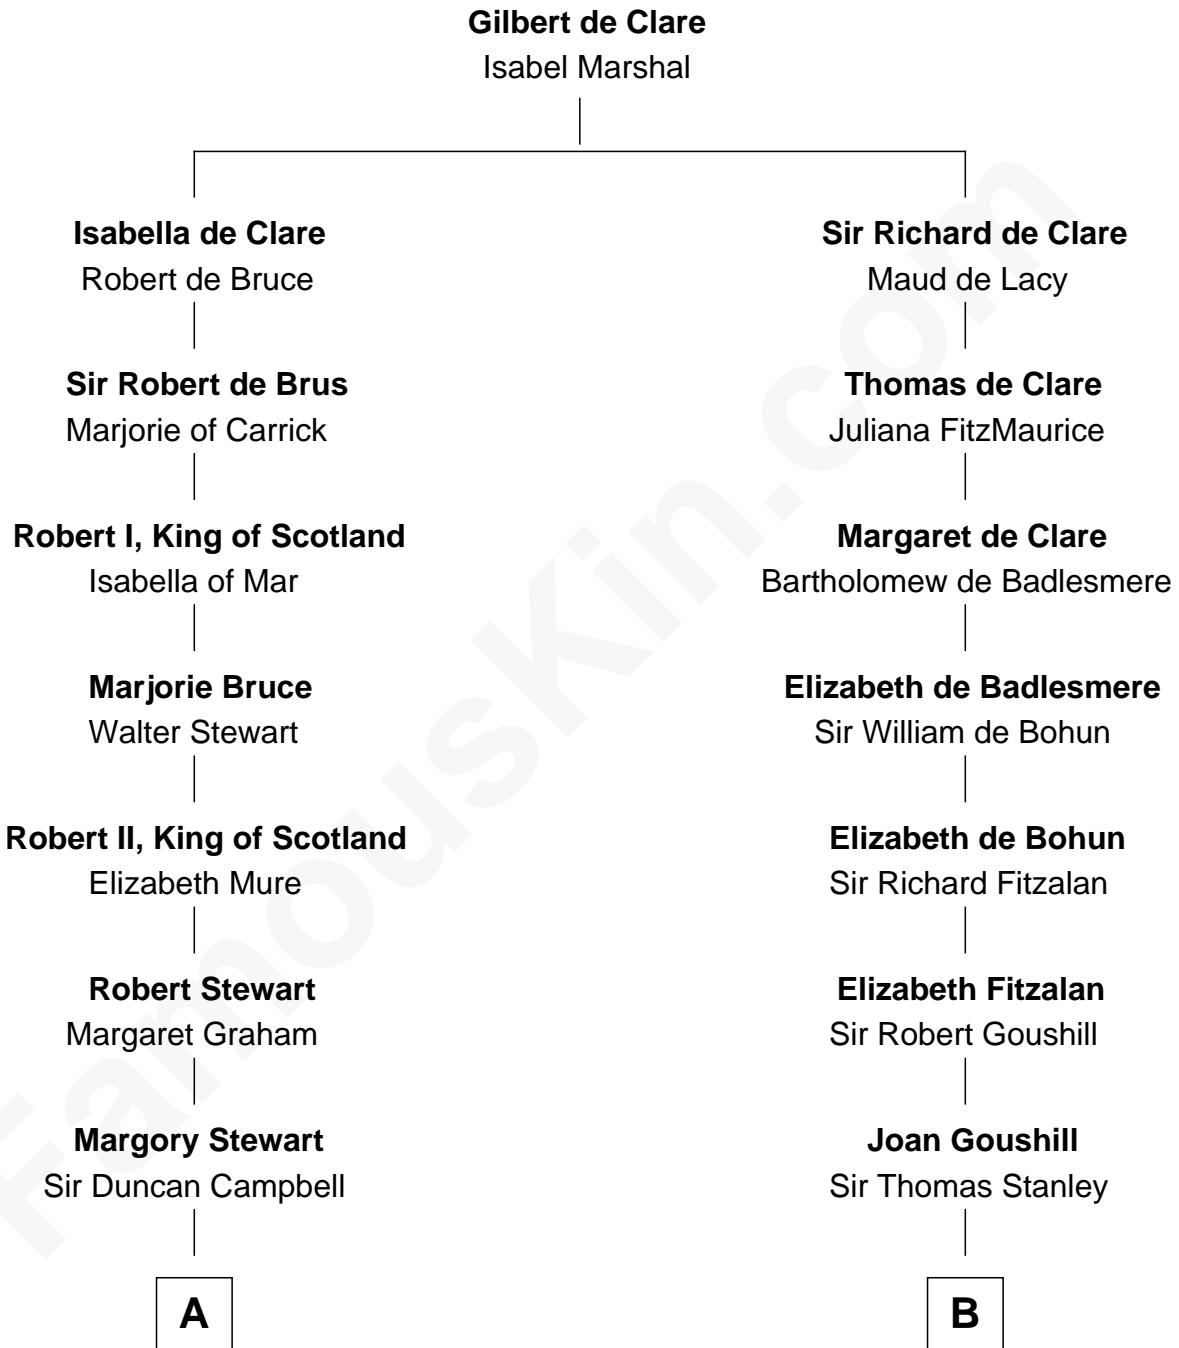

FamousKin.com

Relationship Chart of

Emily Post

American Author on Etiquette

20th cousin 1 time removed of

Henry Lloyd

40th Governor of Maryland

C

Mary Meek Magruder
Thomas Clagett

Sarah Magruder Clagett
Upton Bruce

Marian Bruce
William Price

Bruce Price
Mary Josephine Lee

Emily Post
American Author on Etiquette

D

Col. Edward Lloyd
Elizabeth Tayloe

Col. Edward Lloyd
Sally Scott Murray

Daniel Lloyd
Catherine Henry

Henry Lloyd
40th Governor of Maryland