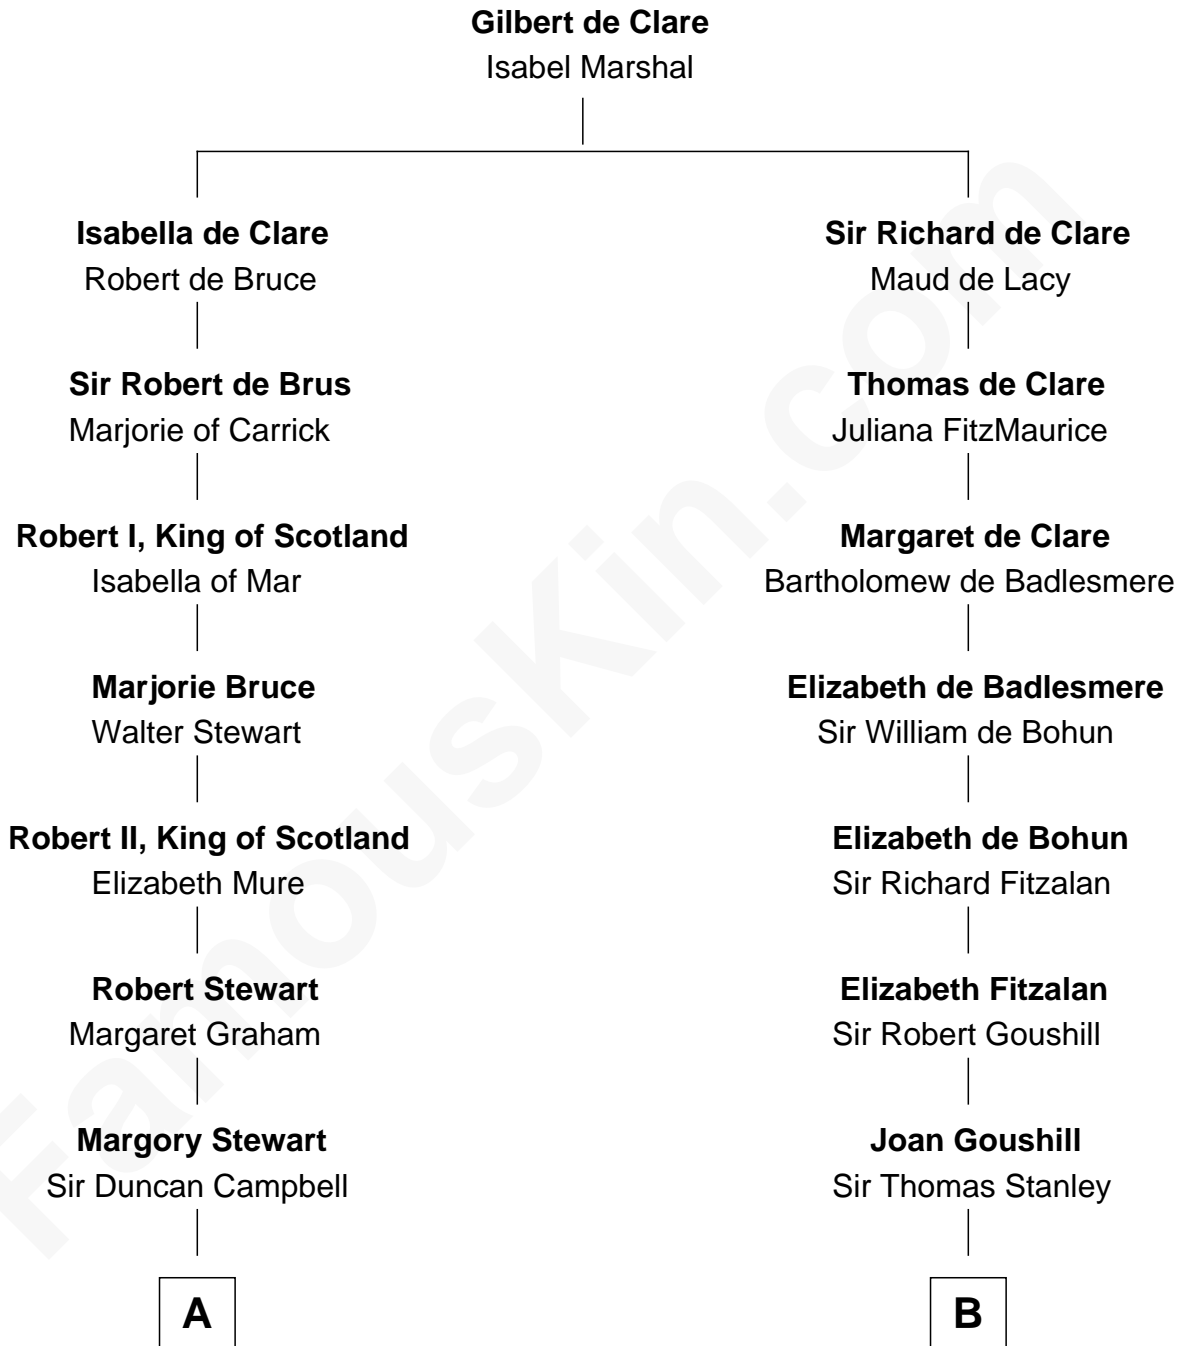

## Relationship Chart of

### Emily Post

*American Author on Etiquette*

18th cousin 3 times removed of

### Charles Goldsborough

*16th Governor of Maryland*

**C**

**Mary Meek Magruder**  
Thomas Clagett

**Sarah Magruder Clagett**  
Upton Bruce

**Marian Bruce**  
William Price

**Bruce Price**  
Mary Josephine Lee