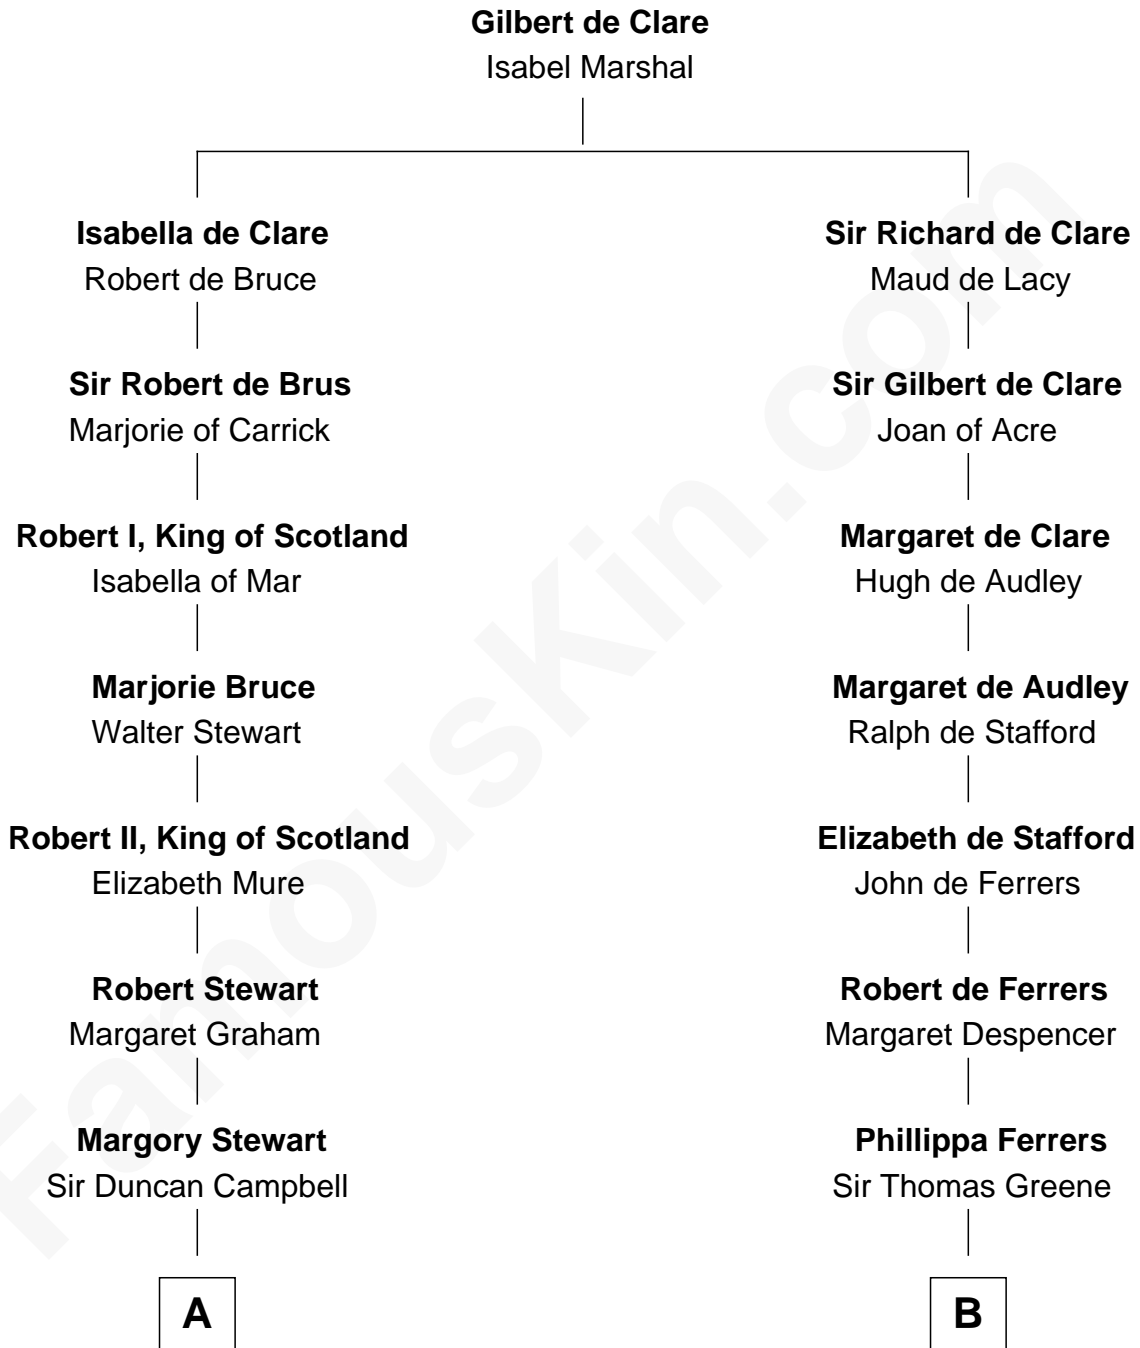

FamousKin.com Relationship Chart of

Emily Post

American Author on Etiquette

21st cousin of

Henry Clay Folger

Founder of Folger Shakespeare Library and Chairman of Standard Oil

C

Mary Meek Magruder

Thomas Clagett

Sarah Magruder Clagett

Upton Bruce

Marian Bruce

William Price

Bruce Price

Mary Josephine Lee

Emily Post

Henry Clay Folger

Eliza Jane Clark

Henry Clay Folger

Chairman of Standard Oil