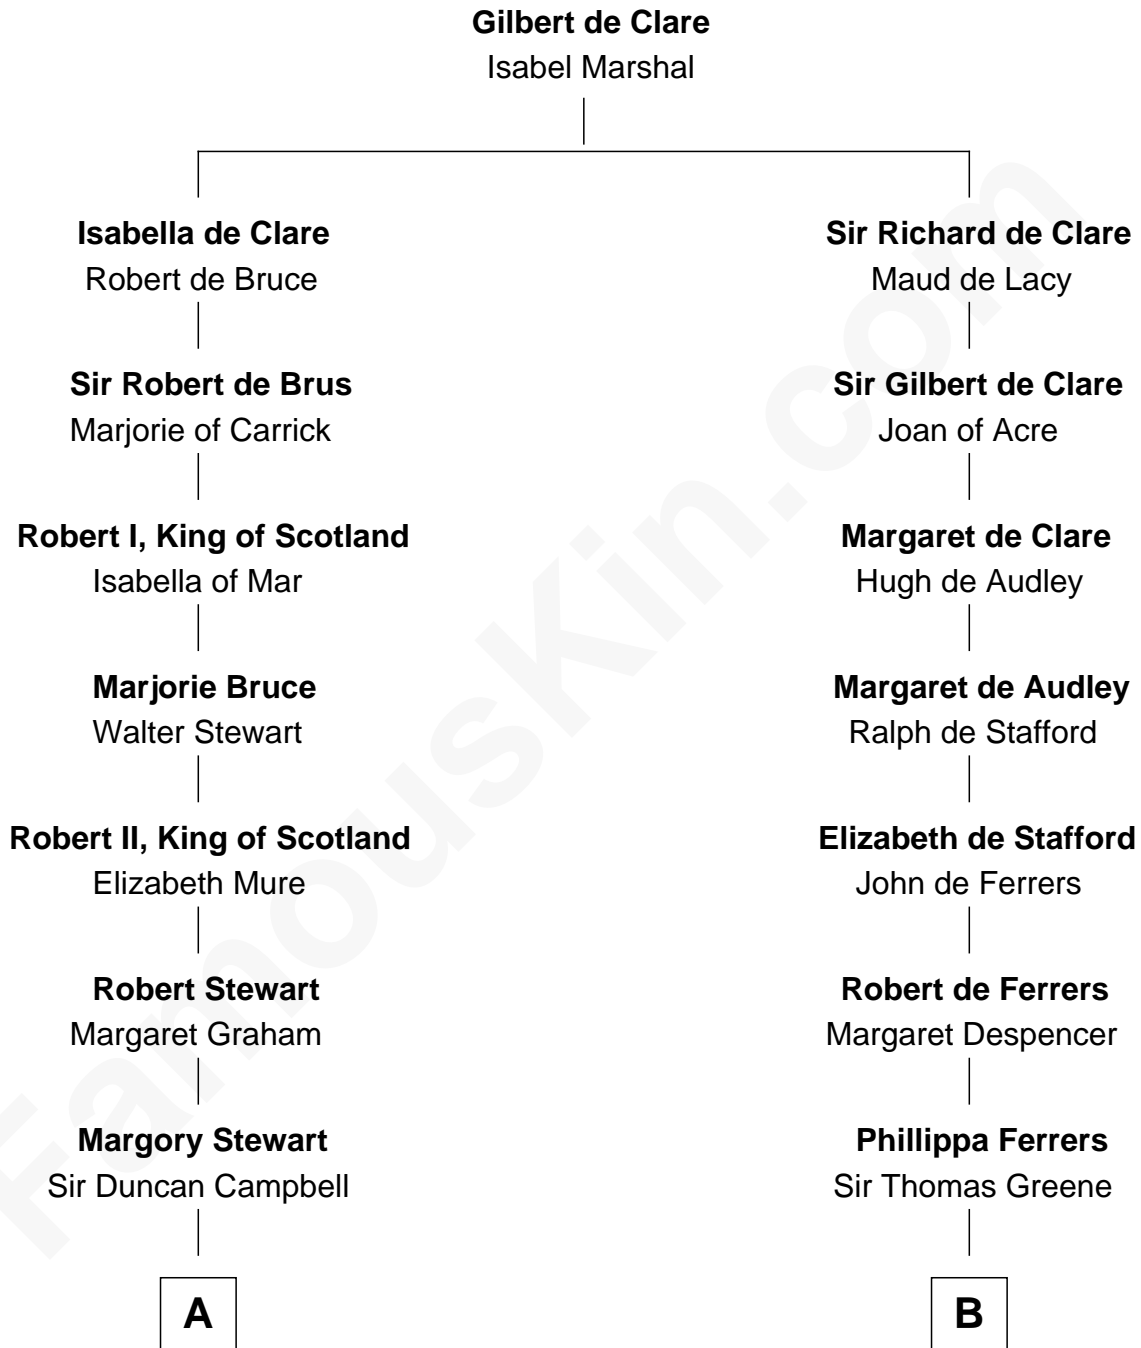

FamousKin.com

Relationship Chart of

Emily Post

American Author on Etiquette

20th cousin 1 time removed of

J. A. Folger

Founder of Folger Coffee Company

C

Mary Meek Magruder
Thomas Clagett

Sarah Magruder Clagett
Upton Bruce

Marian Bruce
William Price

Bruce Price
Mary Josephine Lee

Emily Post
American Author on Etiquette

D

Peleg Slocum
Elizabeth Brown

Rebecca Slocum
George Folger