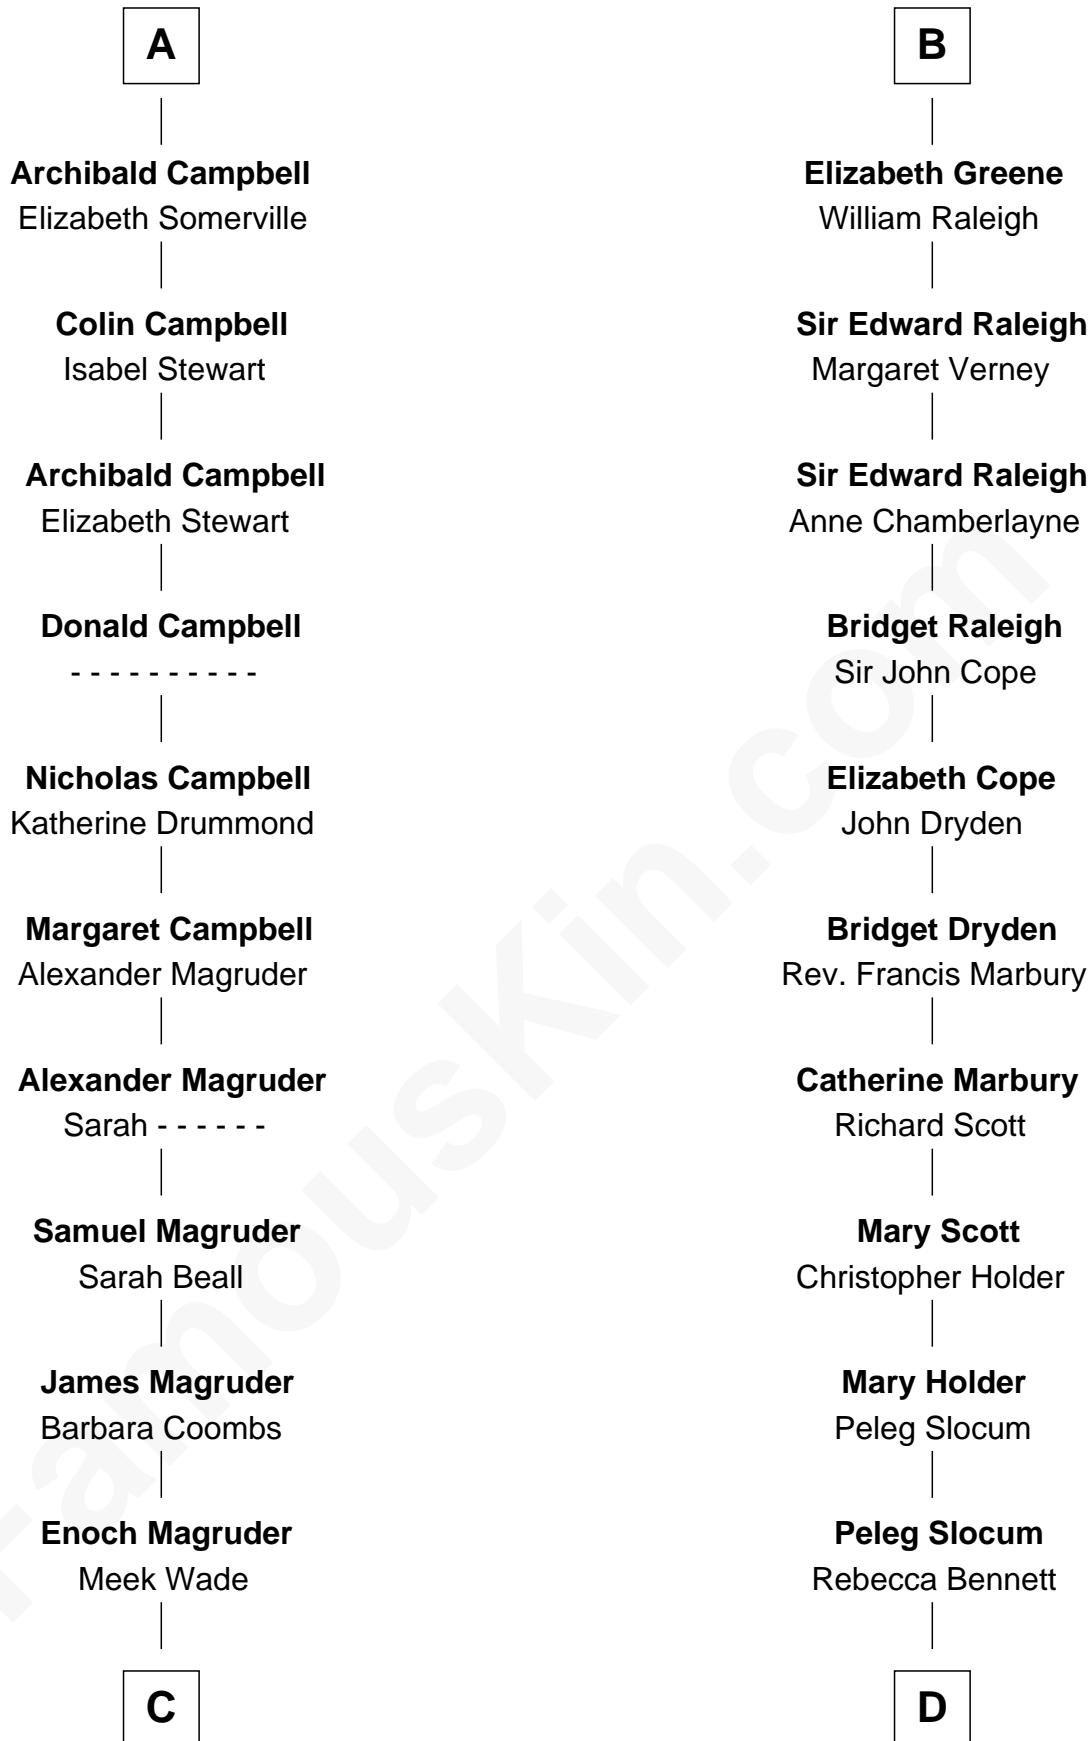

FamousKin.com

Relationship Chart of

Emily Post

American Author on Etiquette

20th cousin 1 time removed of

J. A. Folger

Founder of Folger Coffee Company

C

Mary Meek Magruder
Thomas Clagett

Sarah Magruder Clagett
Upton Bruce

Marian Bruce
William Price

Bruce Price
Mary Josephine Lee

Emily Post
American Author on Etiquette

D

Peleg Slocum
Elizabeth Brown

Rebecca Slocum
George Folger