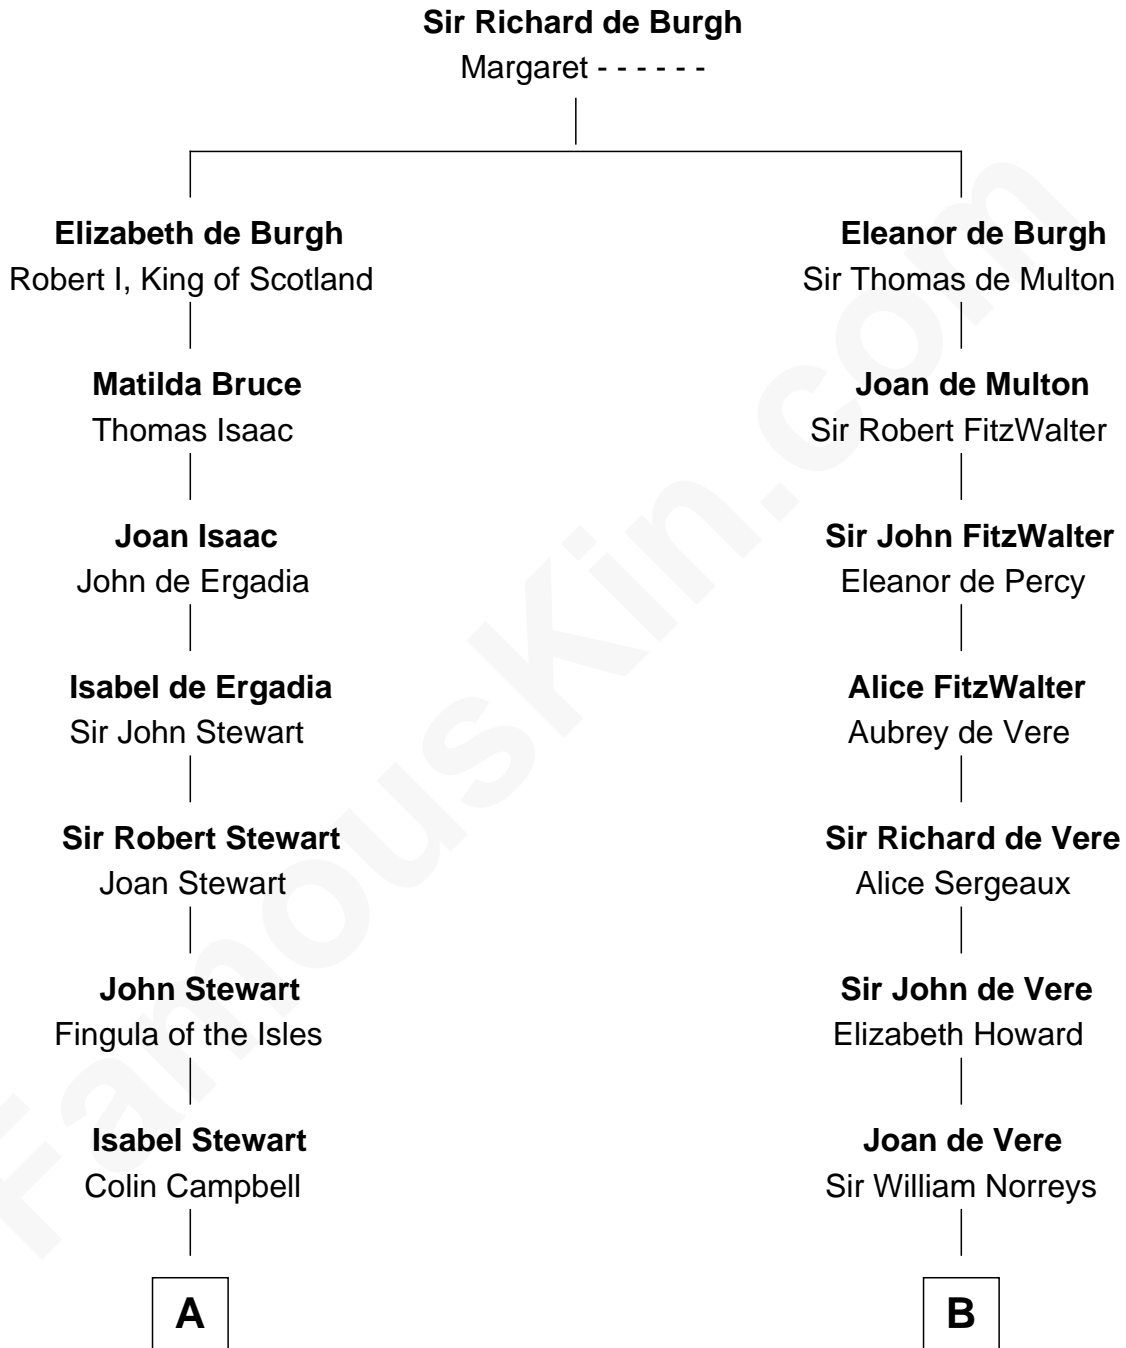

FamousKin.com

Relationship Chart of

Emily Post

American Author on Etiquette

16th cousin 3 times removed of

Samuel Howard

Boston Tea Party Participant

C

—
Marian Bruce

William Price

—
Bruce Price

Mary Josephine Lee

—
Emily Post

American Author on Etiquette

FamousKin.com