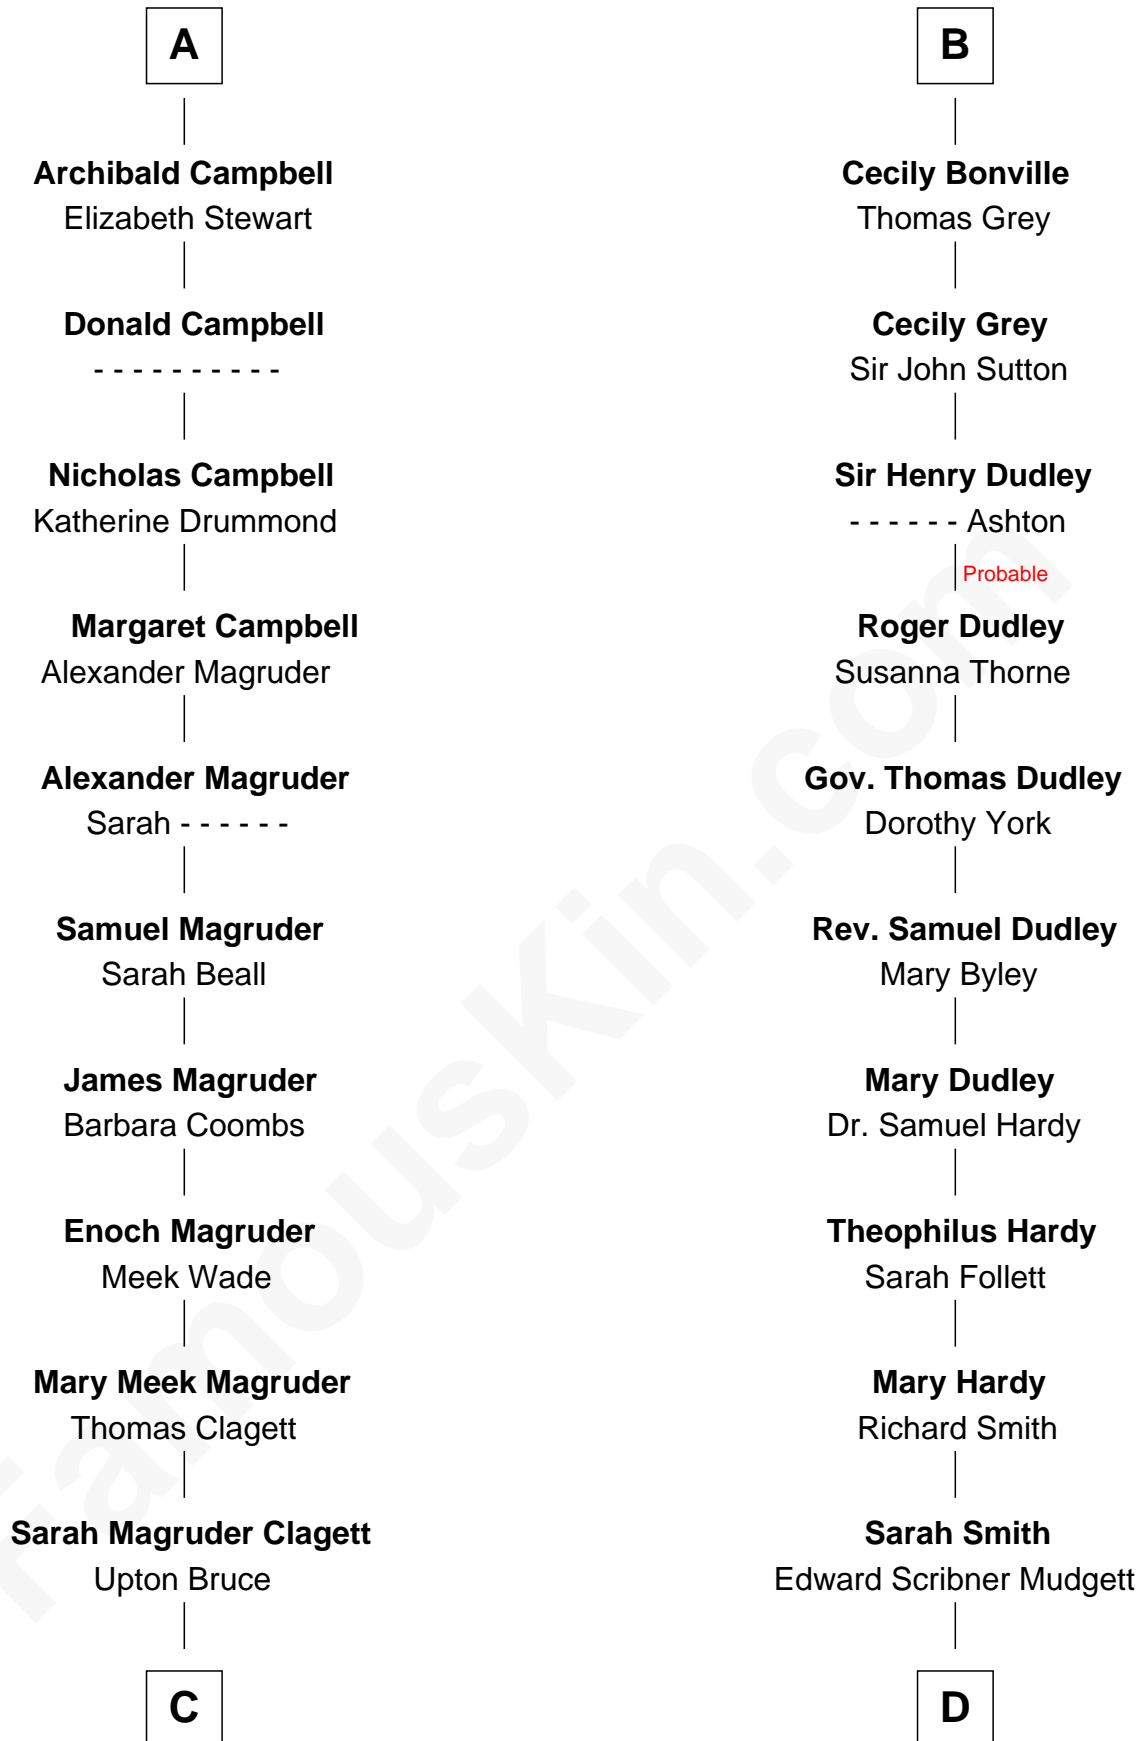

FamousKin.com

Relationship Chart of

Emily Post

American Author on Etiquette

19th cousin 1 time removed of

Dr. H. H. Holmes

Serial Killer aka "Devil in the White City"

C

Marian Bruce

William Price

Bruce Price

Mary Josephine Lee

Emily Post

American Author on Etiquette

D

Samuel Mudgett

Mary Morrill

Scribner Mudgett

Nancy Prescott

Levi Horton Mudgett

Theodate Page Price

Dr. H. H. Holmes

Serial Killer Dr. H. H. Holmes

FamousKin.com