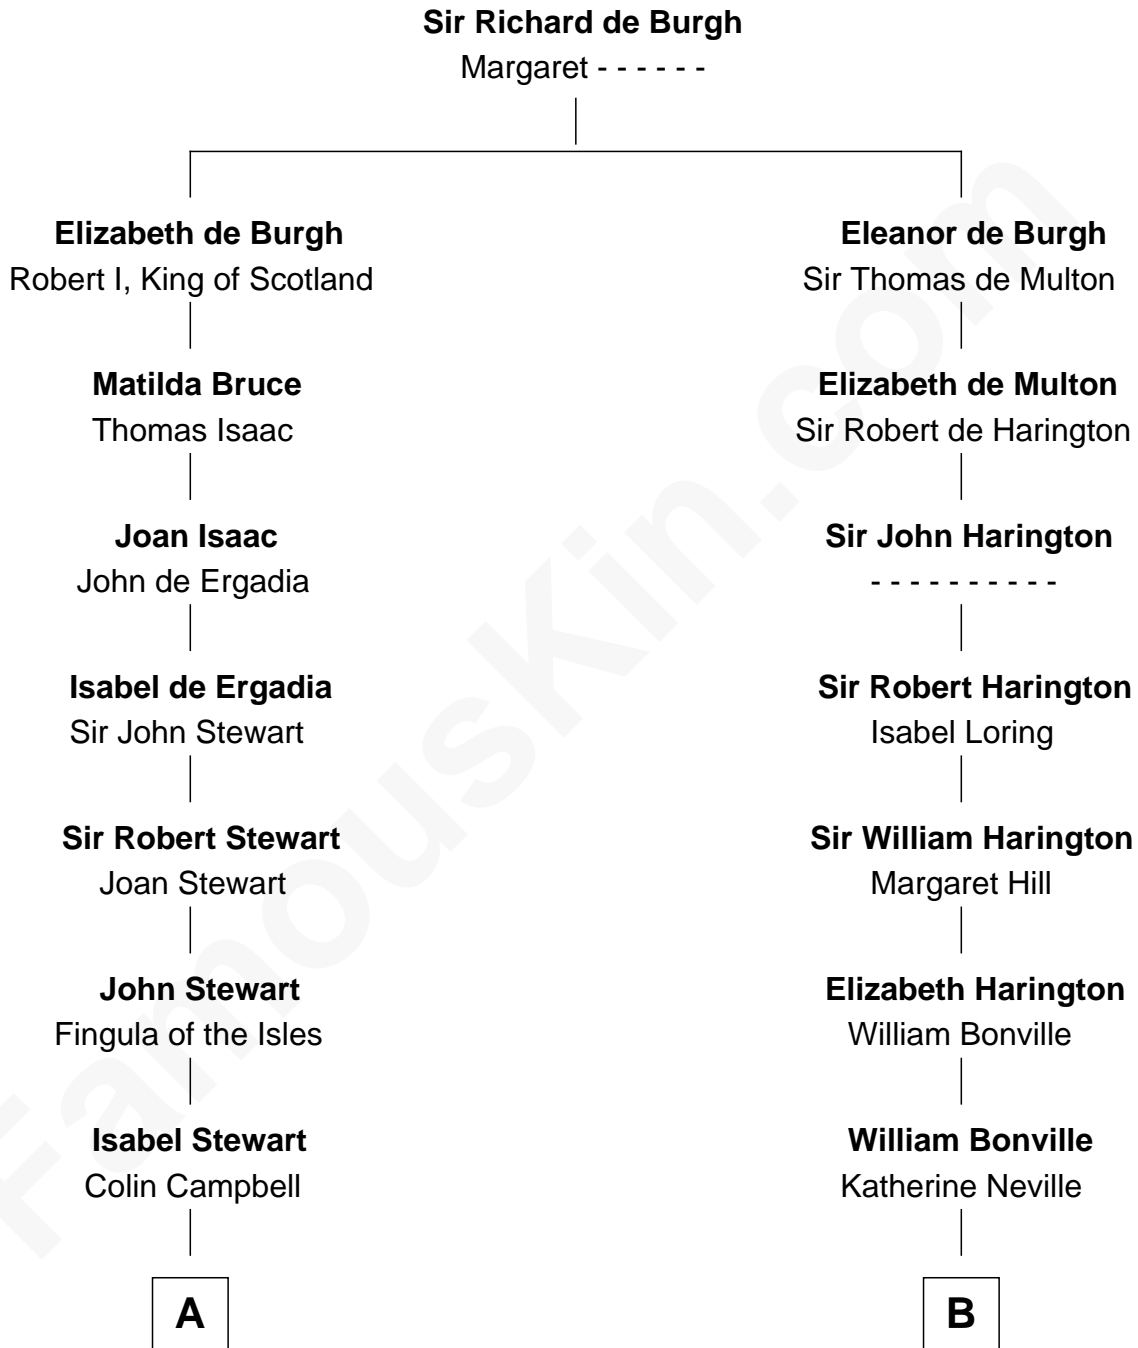

FamousKin.com

Relationship Chart of

Emily Post

American Author on Etiquette

19th cousin 1 time removed of

Dr. H. H. Holmes

Serial Killer aka "Devil in the White City"

C

Marian Bruce

William Price

Bruce Price

Mary Josephine Lee

Emily Post

American Author on Etiquette

D

Samuel Mudgett

Mary Morrill

Scribner Mudgett

Nancy Prescott

Levi Horton Mudgett

Theodate Page Price

Dr. H. H. Holmes

Serial Killer Dr. H. H. Holmes

FamousKin.com