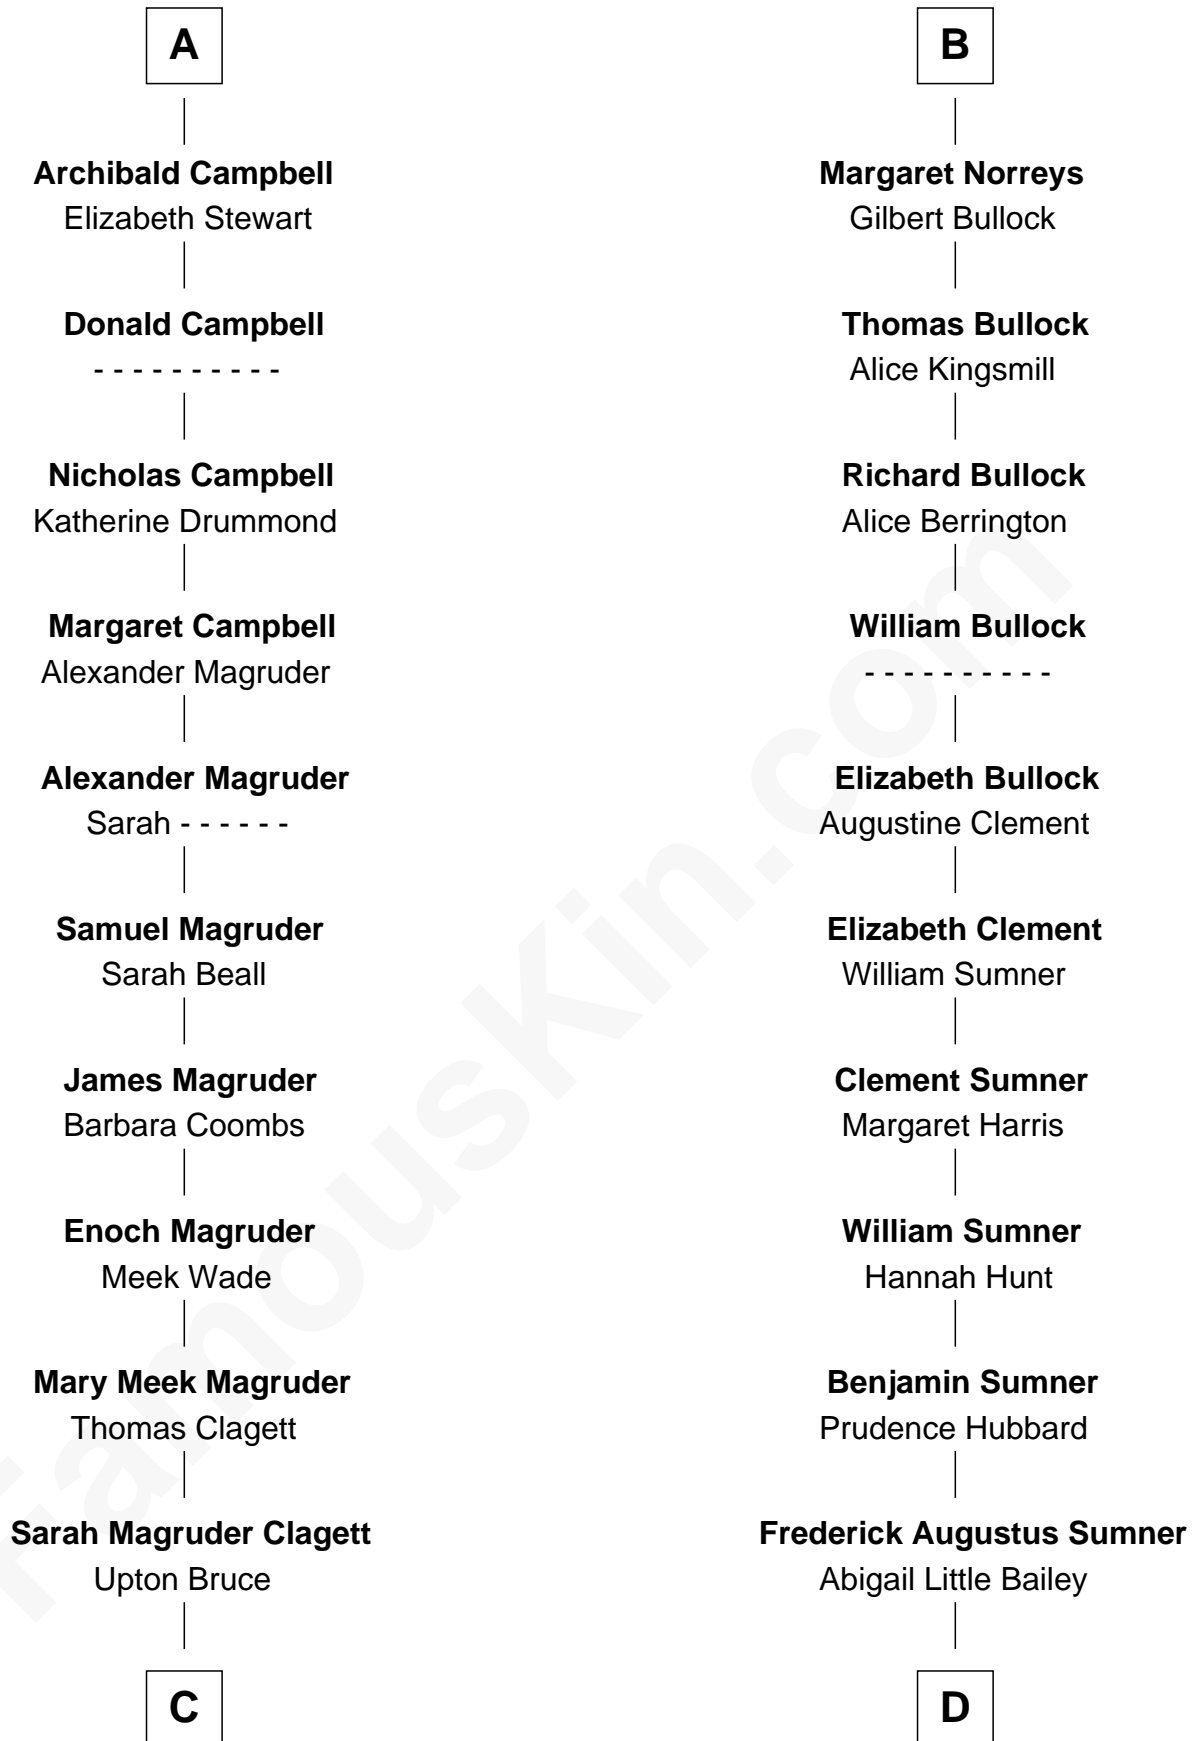

FamousKin.com Relationship Chart of

Emily Post

American Author on Etiquette

19th cousin 2 times removed of

Bill Weld

68th Governor of Massachusetts

Sir Richard de Burgh

Margaret - - - - -

A

Eleanor de Burgh
Sir Thomas de Multon

Joan de Multon
Sir Robert FitzWalter

Sir John FitzWalter
Eleanor de Percy

Alice FitzWalter
Aubrey de Vere

Sir Richard de Vere
Alice Sergeaux

Sir John de Vere
Elizabeth Howard

Joan de Vere
Sir William Norreys

B

C

Marian Bruce

William Price

Bruce Price

Mary Josephine Lee

Emily Post