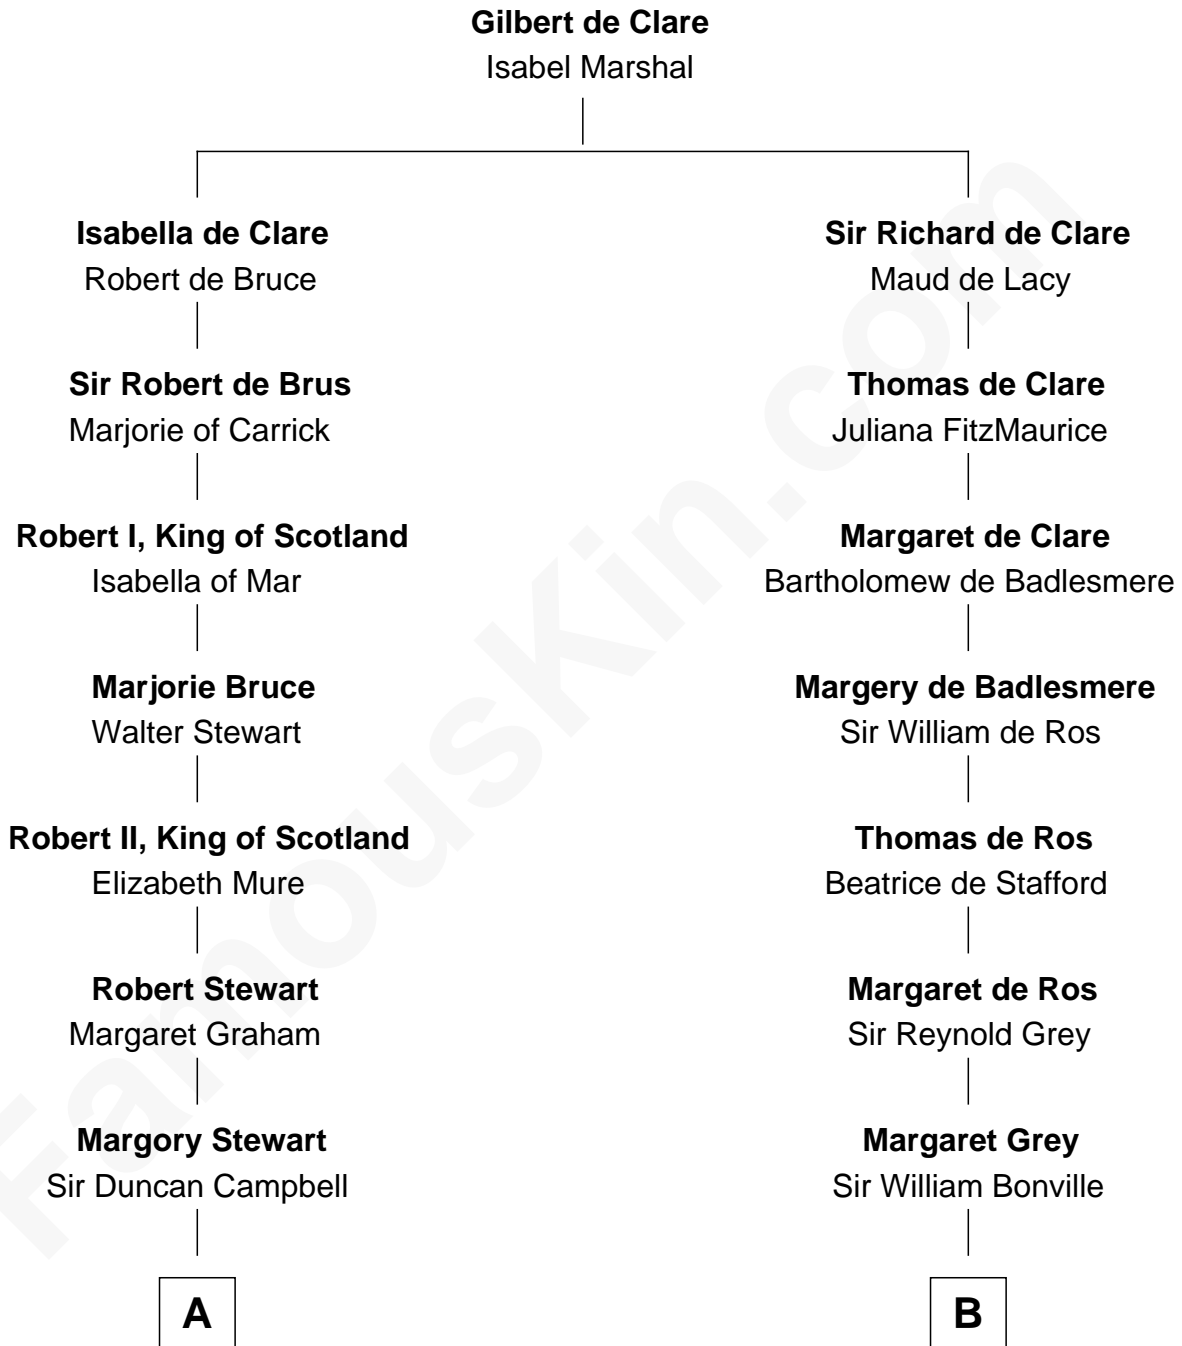

# FamousKin.com Relationship Chart of

**Emily Post**

*American Author on Etiquette*

21st cousin of

**Seth Low**

*Mayor of New York City President of Columbia University*

**C**

**Mary Meek Magruder**  
Thomas Clagett

**Sarah Magruder Clagett**  
Upton Bruce

**Marian Bruce**  
William Price

**Bruce Price**  
Mary Josephine Lee

**Emily Post**

*American Author on Etiquette*

**D**

**Dorothy Clark**  
Elijah Porter

**Thomas Porter**  
Ruth Allen

**Mary Porter**  
Seth Low

**Abiel Abbot Low**  
Ellen Almira Dow

**Seth Low**

*Mayor of New York City President of Columbia University*