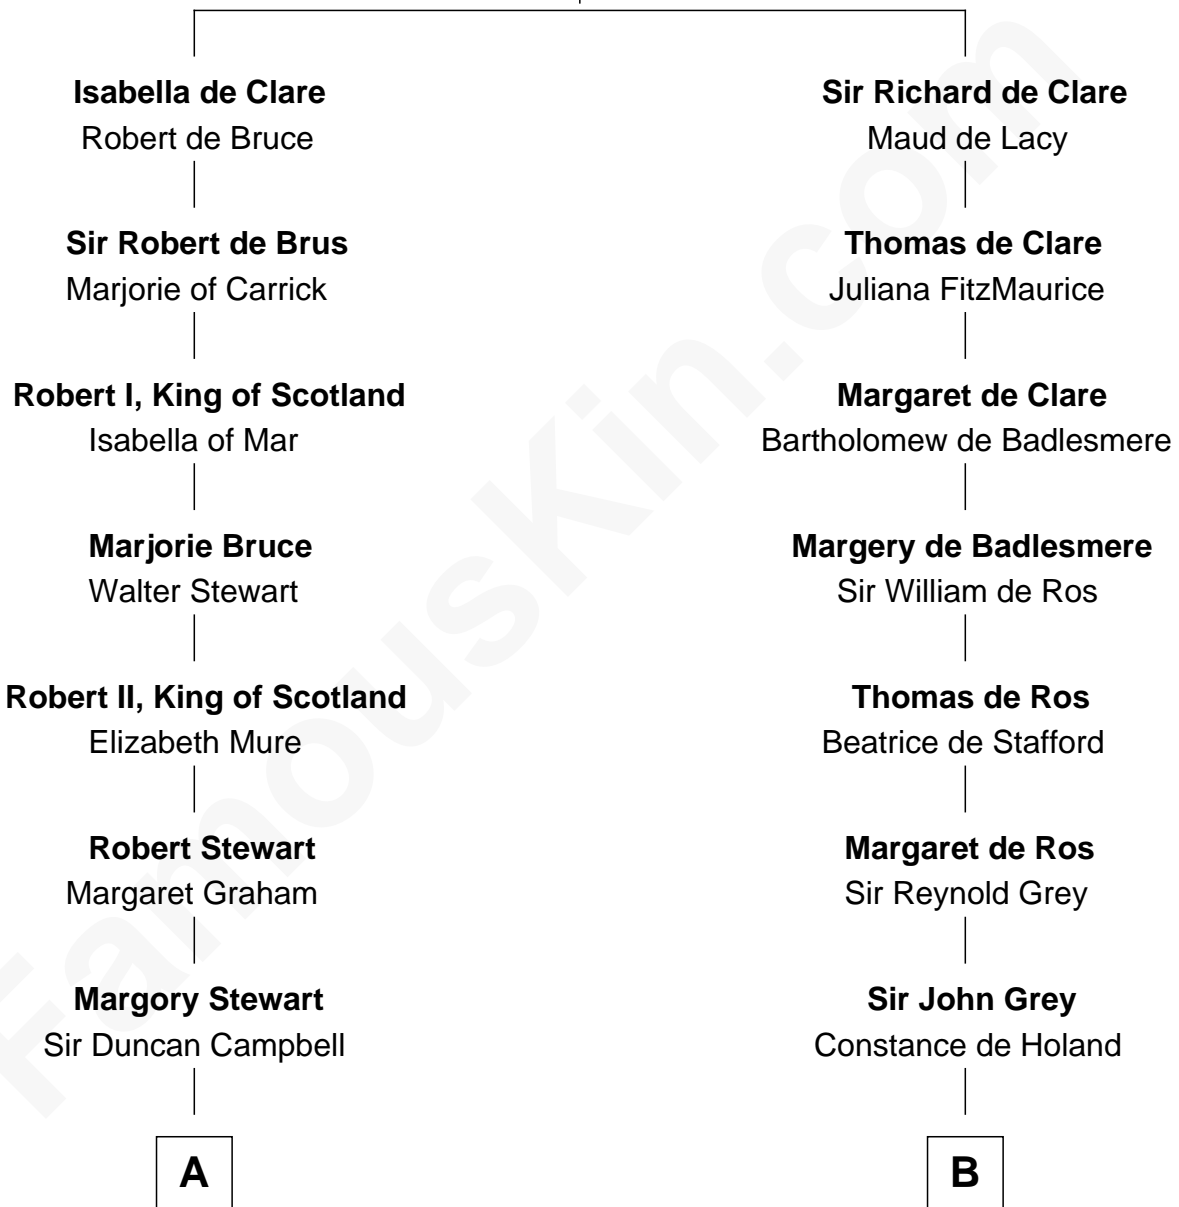

# FamousKin.com Relationship Chart of

**Emily Post**

*American Author on Etiquette*

21st cousin of

**Leverett Saltonstall**

*55th Governor of Massachusetts*

**Gilbert de Clare**

Isabel Marshal

**C**

**Mary Meek Magruder**

Thomas Clagett

**Sarah Magruder Clagett**

Upton Bruce

**Marian Bruce**

William Price

**Bruce Price**