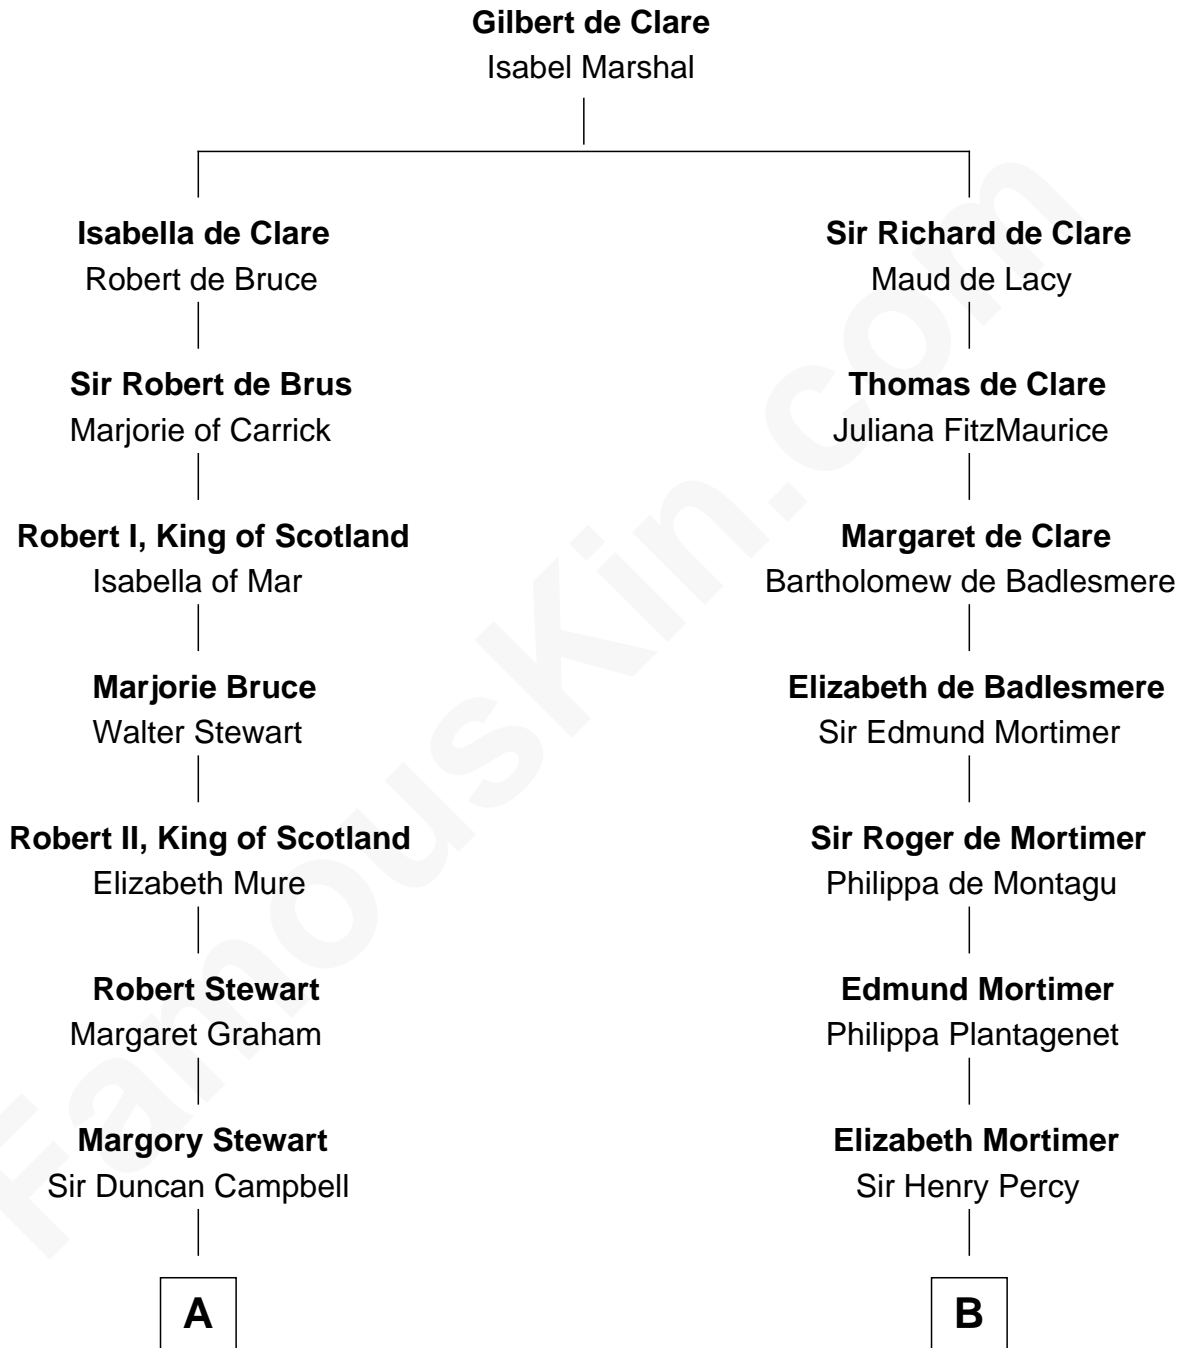

FamousKin.com

Relationship Chart of

Emily Post

American Author on Etiquette

19th cousin 2 times removed of

John Carroll

Founder of Georgetown University

C

Mary Meek Magruder
Thomas Clagett

Sarah Magruder Clagett
Upton Bruce

Marian Bruce
William Price

Bruce Price
Mary Josephine Lee

Emily Post
American Author on Etiquette

D

Anne Digges
Henry Darnall

Eleanor Darnall
Daniel Carroll