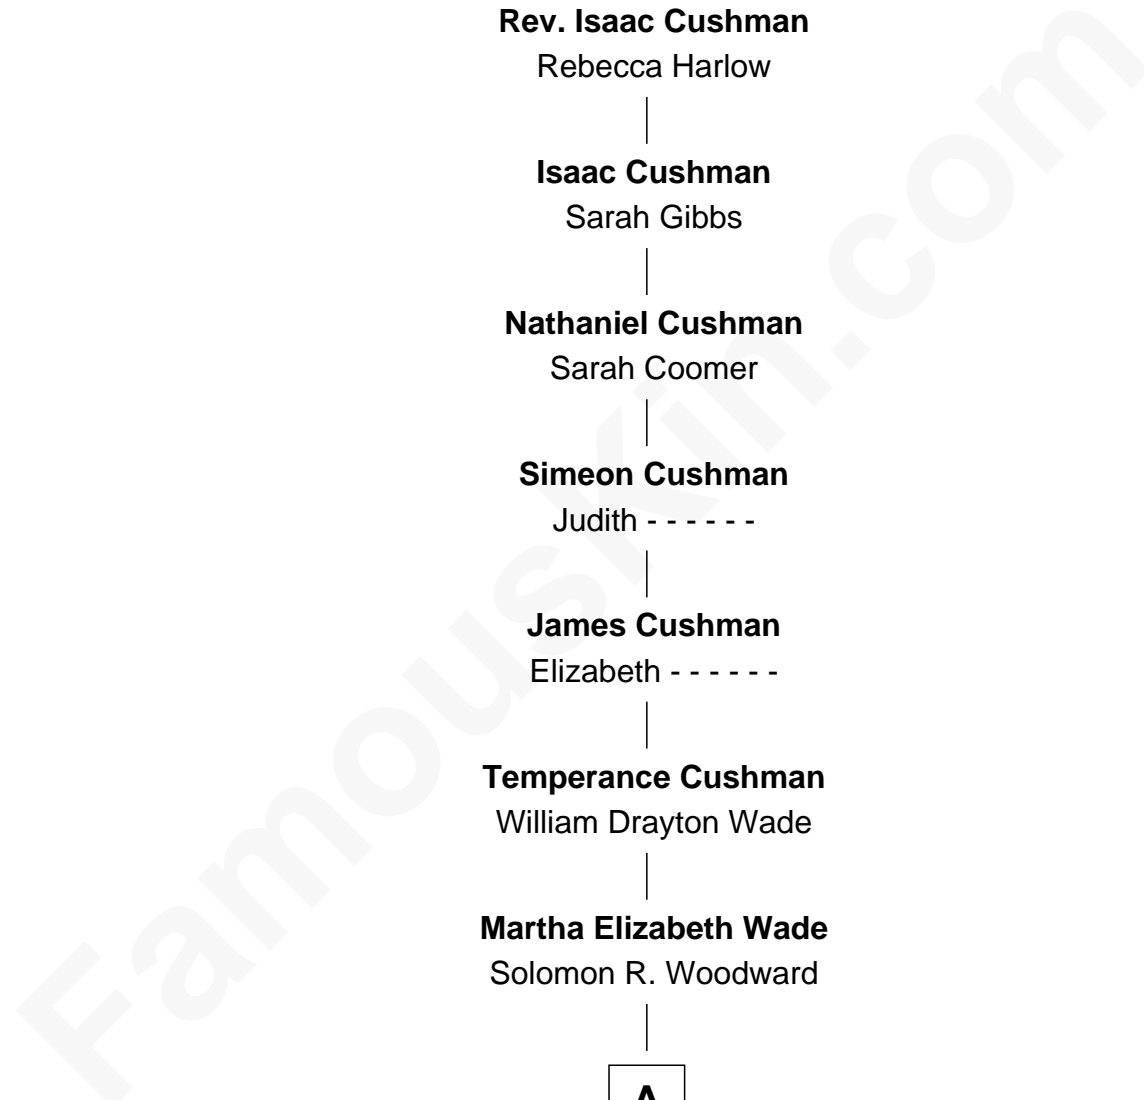

FamousKin.com Relationship Chart of

Mary Allerton

(c1617 - 1699)

8th Great-grandmother of

Joanne Woodward

Movie Actress

Mary Allerton

Thomas Cushman

James Cushman

Elizabeth - - - - -

Temperance Cushman

William Drayton Wade

Martha Elizabeth Wade

Solomon R. Woodward

A

A