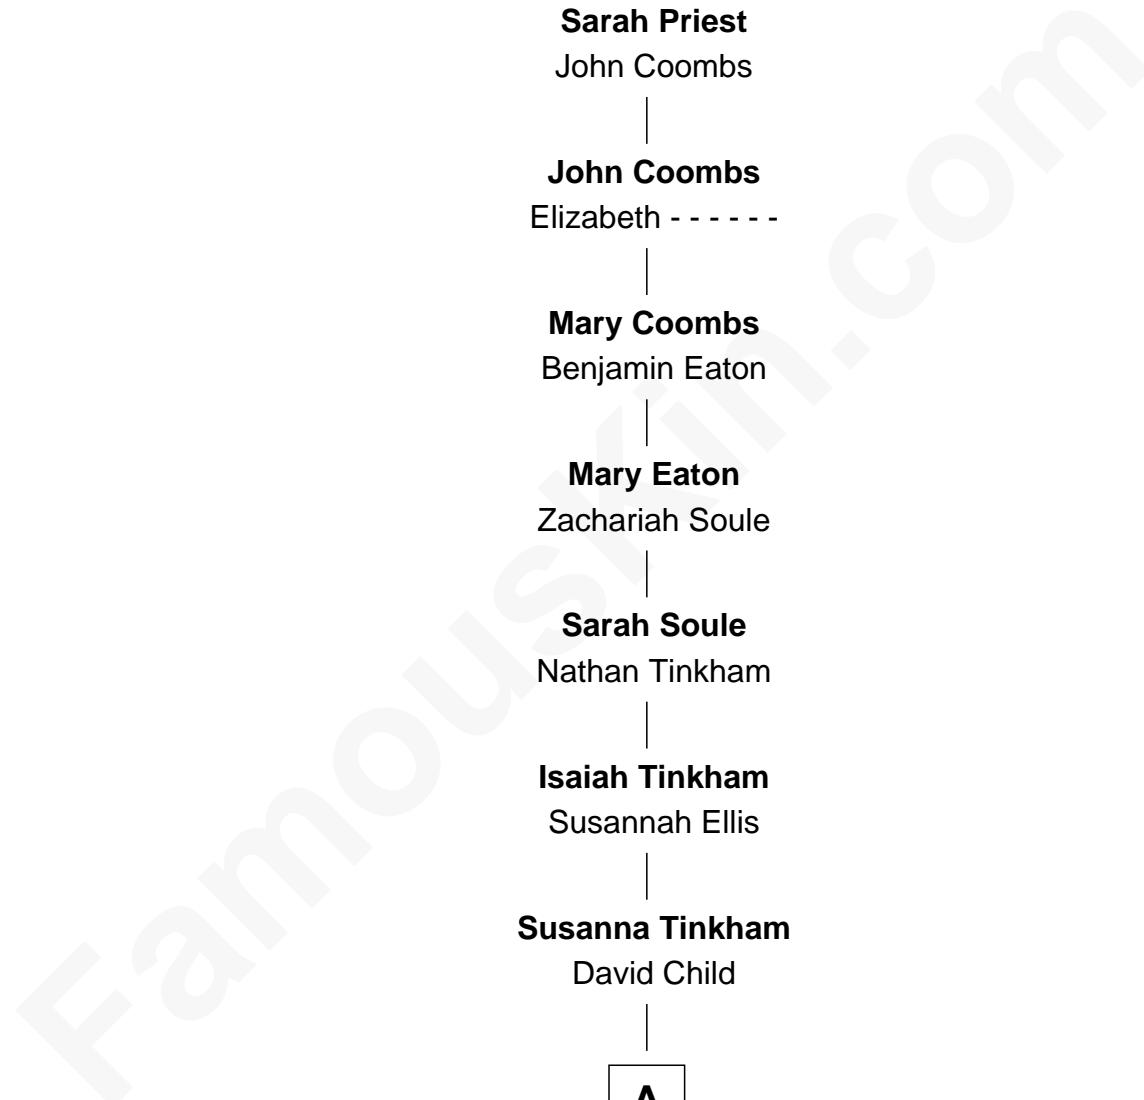

# FamousKin.com Relationship Chart of

**Sarah Allerton**

( - a1633)

10th Great-grandmother of

**Dick Van Dyke**

TV Actor - "The Dick Van Dyke Show"

**Sarah Allerton**

Degory Priest

**Sarah Soule**

Nathan Tinkham

**Isaiah Tinkham**

Susannah Ellis

**Susanna Tinkham**

David Child

**A**

**A**