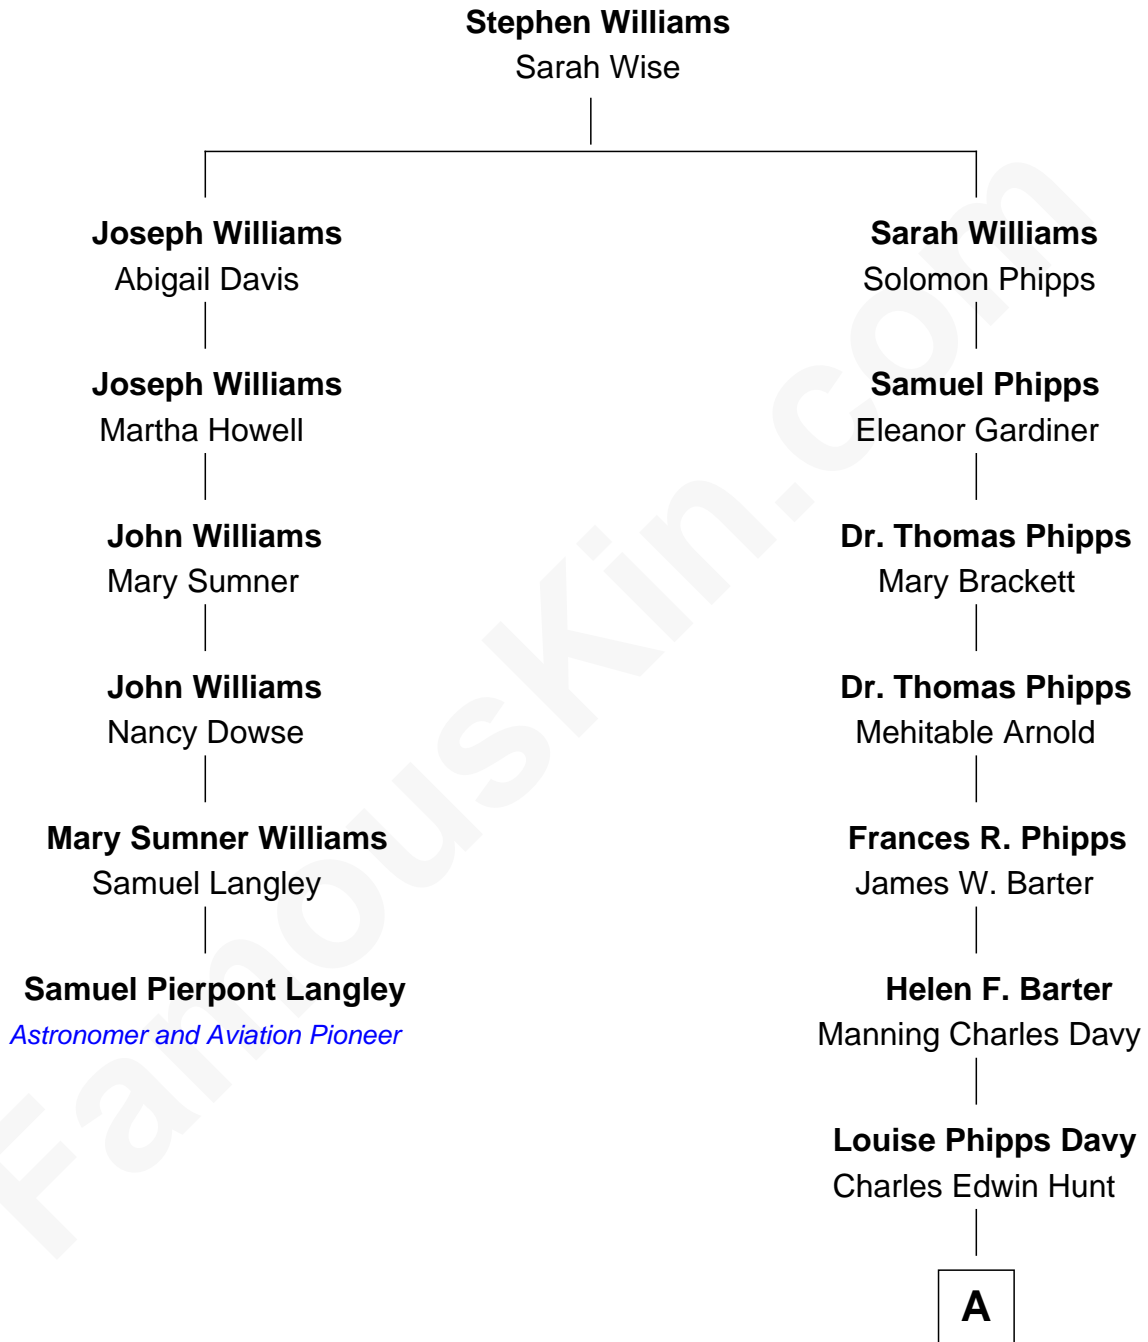

**FamousKin.com**  
**Relationship Chart of**  
**Samuel Pierpont Langley**  
*Astronomer and Aviation Pioneer*

5th cousin 3 times removed of

**Linda Hunt**

*TV and Movie Actress*

A

Raymond Davy Hunt

Elsie R. Doying