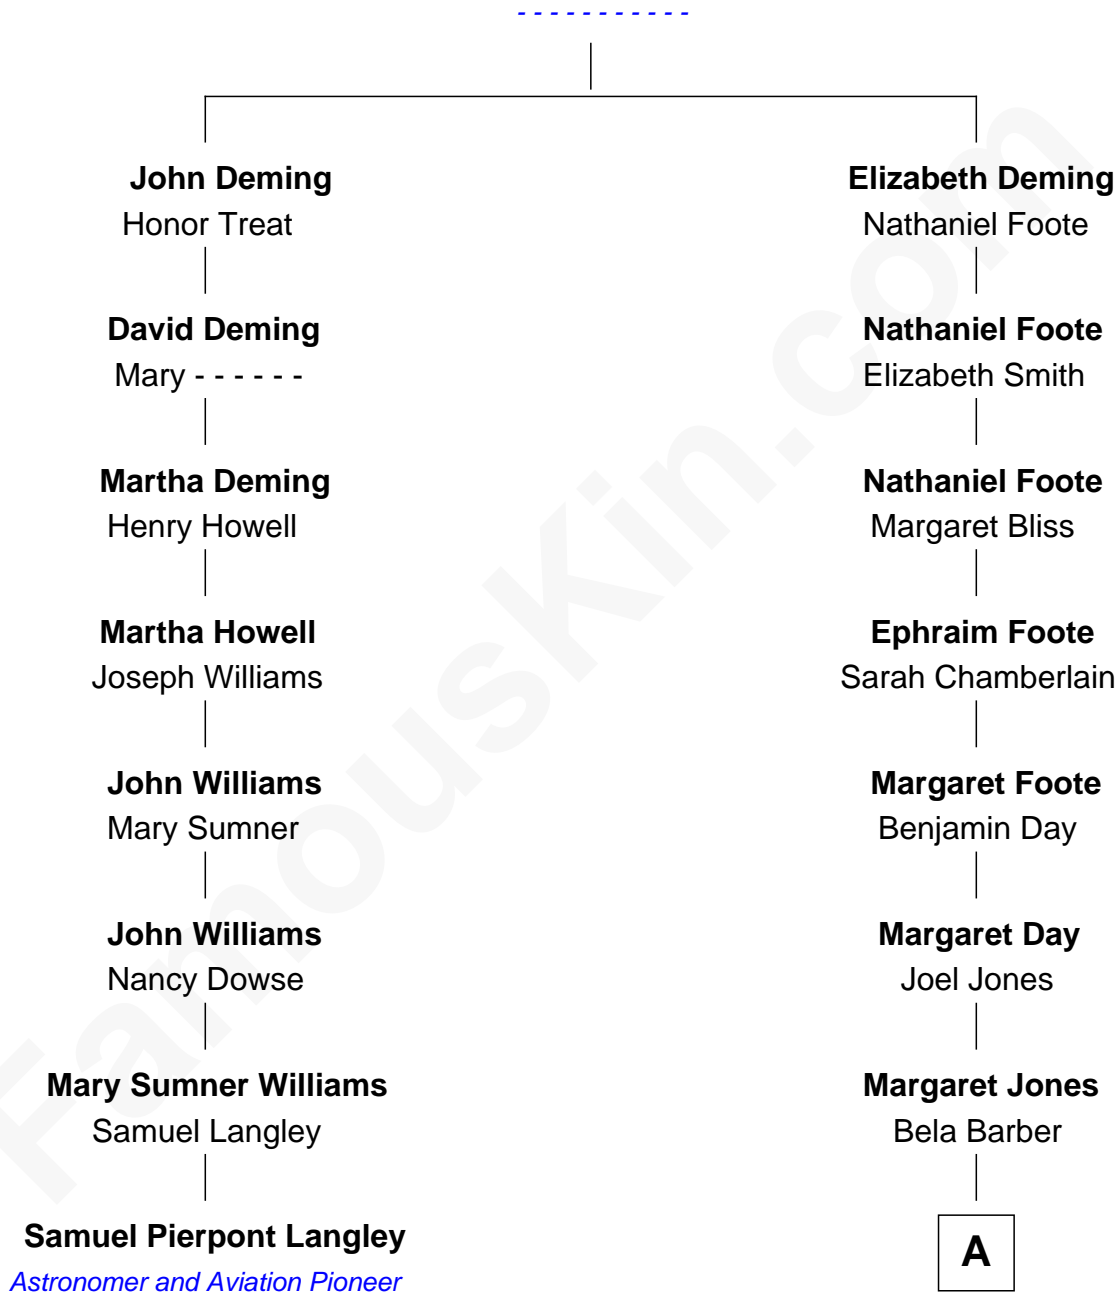

FamousKin.com
Relationship Chart of
Samuel Pierpont Langley
Astronomer and Aviation Pioneer

7th cousin 4 times removed of
Warren Buffett
Chairman & CEO, Berkshire Hathaway

----- Deming

A

Lawrence Barber

Relief Hutchinson

Ford Bela Barber

Susan Ann Watson

Stella Frances Barber

John Ammon Stahl

Leila Stahl

Howard Homan Buffett

Warren Buffett

Chairman & CEO, Berkshire Hathaway