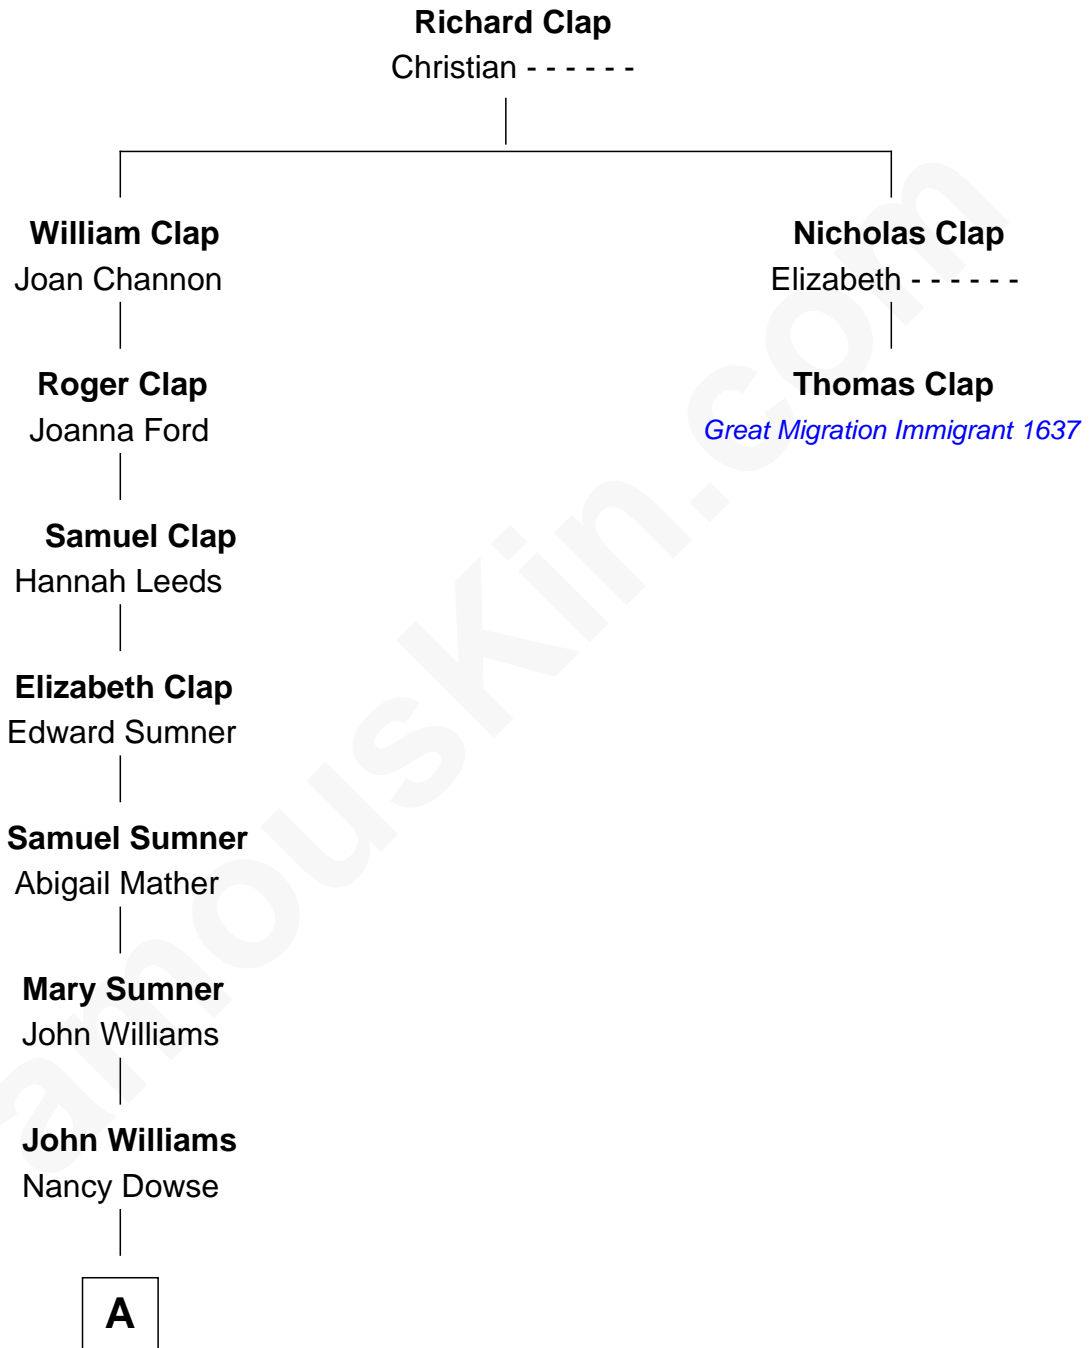

FamousKin.com
Relationship Chart of
Samuel Pierpont Langley
Astronomer and Aviation Pioneer

1st cousin 7 times removed of

Thomas Clap

(c1608 - 1684) Great Migration Immigrant 1637

A

Mary Sumner Williams

Samuel Langley

Samuel Pierpont Langley

Astronomer and Aviation Pioneer

FamousKin.com