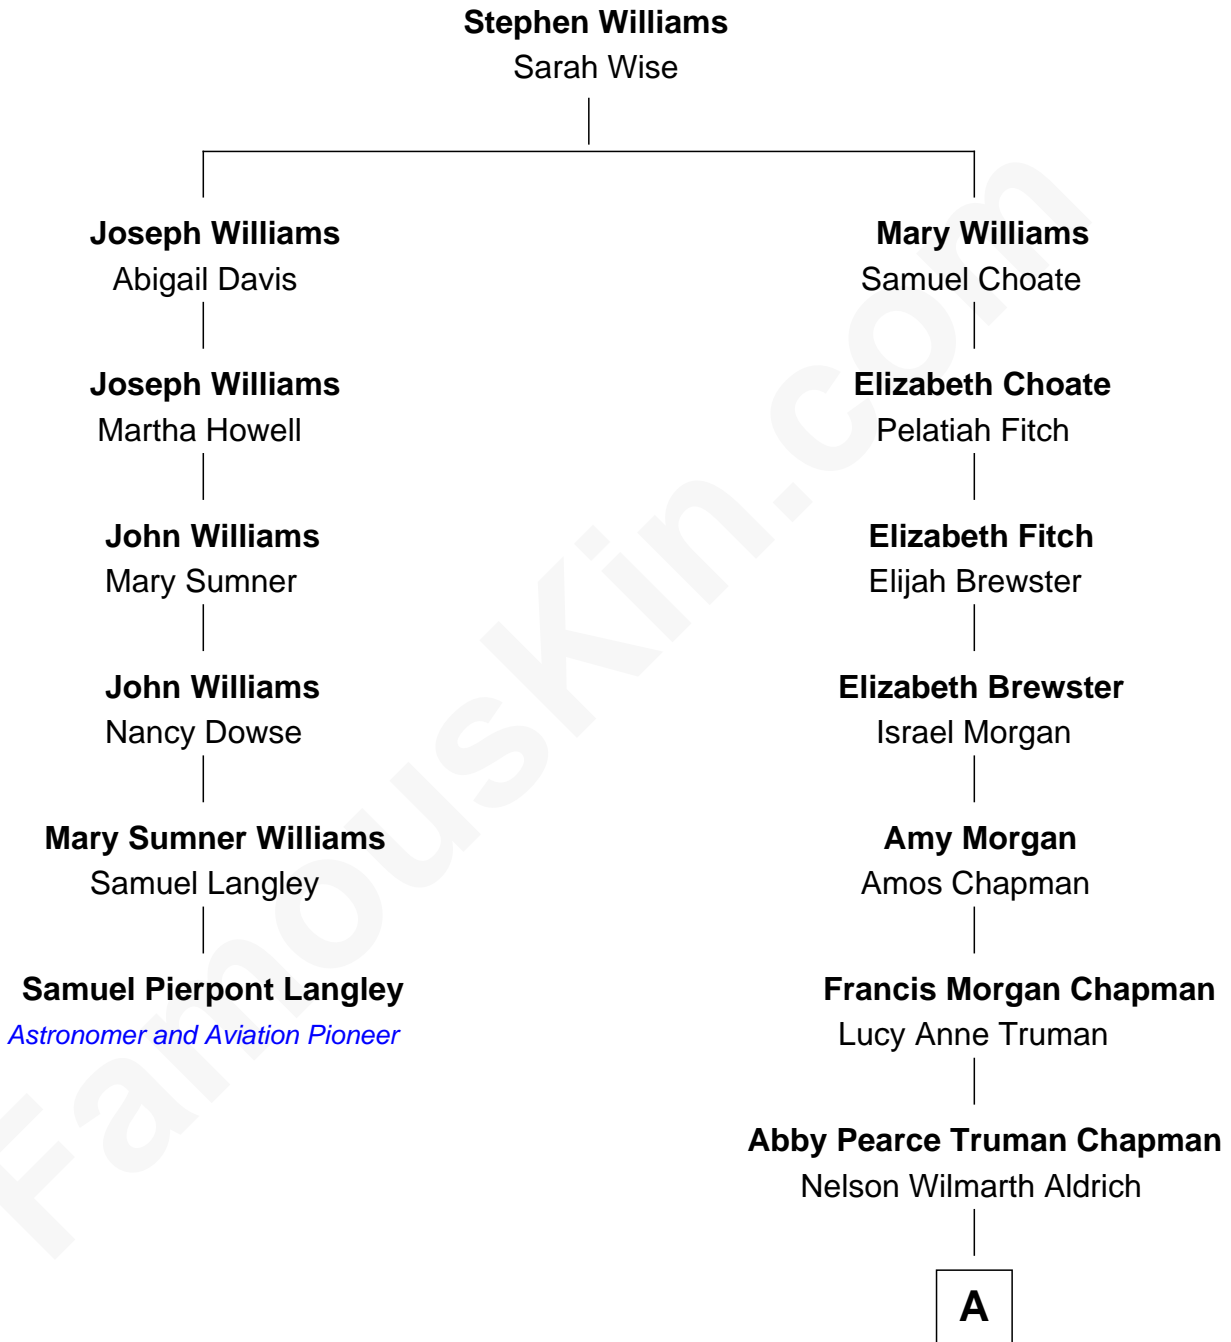

**FamousKin.com**  
**Relationship Chart of**  
**Samuel Pierpont Langley**  
*Astronomer and Aviation Pioneer*

**5th cousin 3 times removed of**  
**Winthrop Rockefeller**  
*37th Governor of Arkansas*

**A**

**Abby Greene Aldrich**  
John Davison Rockefeller

**Winthrop Rockefeller**  
*37th Governor of Arkansas*

FamousKin.com