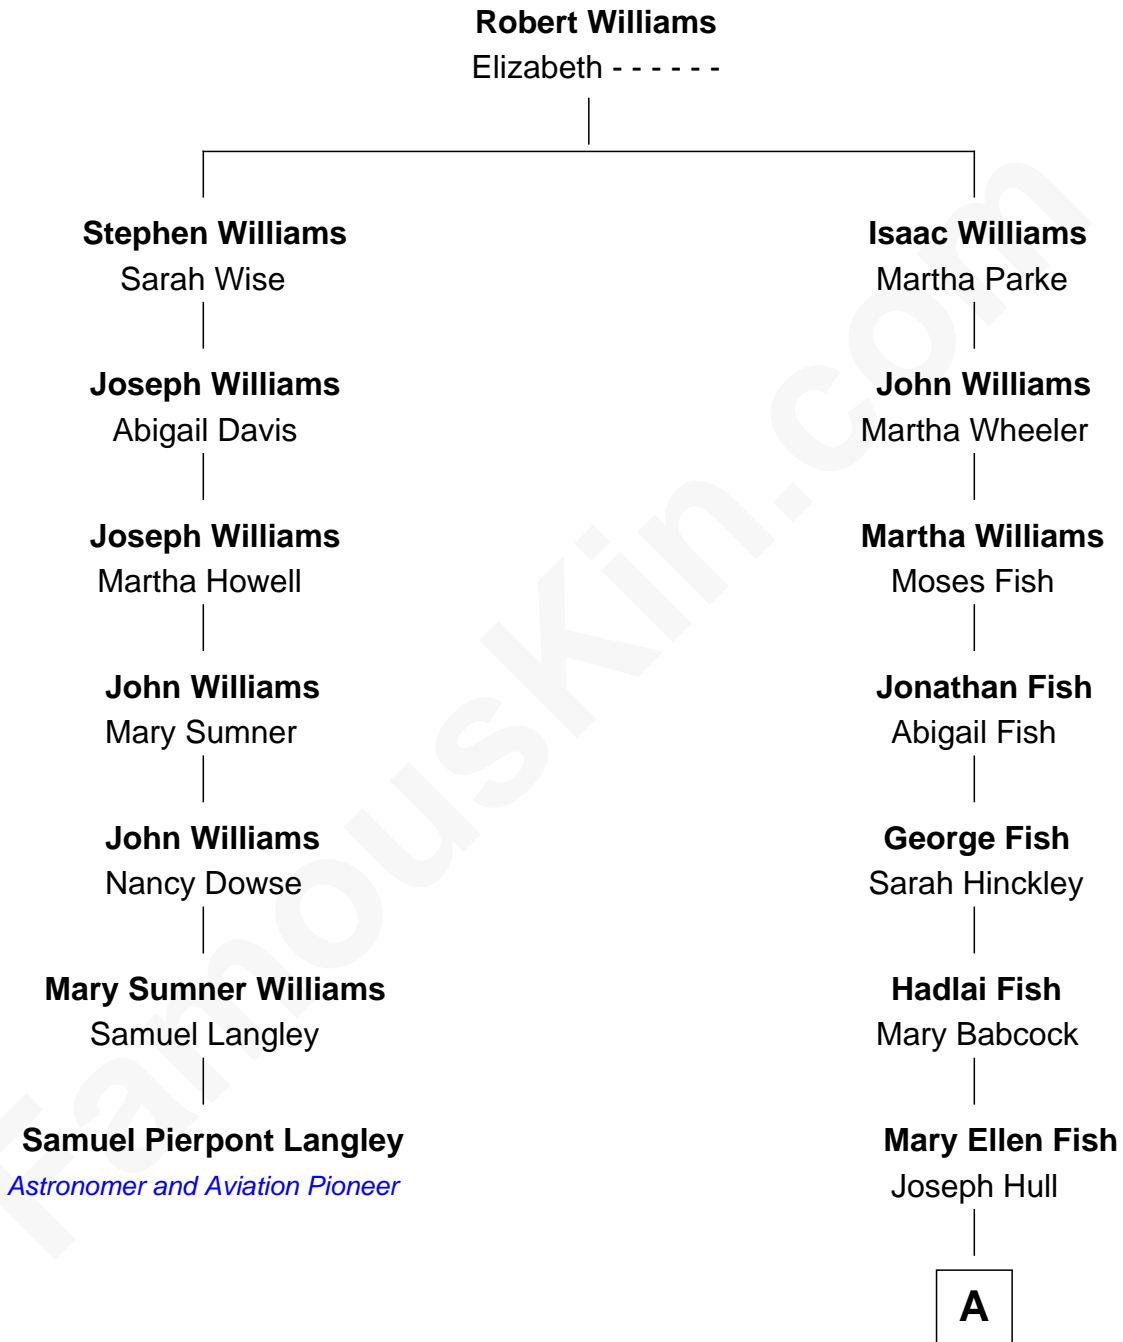

**FamousKin.com**  
**Relationship Chart of**  
**Samuel Pierpont Langley**  
*Astronomer and Aviation Pioneer*

6th cousin 5 times removed of

**Gretchen Mol**  
*TV and Movie Actress*

**A**

**William Robinson Hull**

Lillian J. Miller

**Virgia Viola Hull**

Harry Clift Morgan

**Henry Williams Morgan**

Beatrix Chappuis

**Janet Morgan**

James Curtis Mol

**Gretchen Mol**