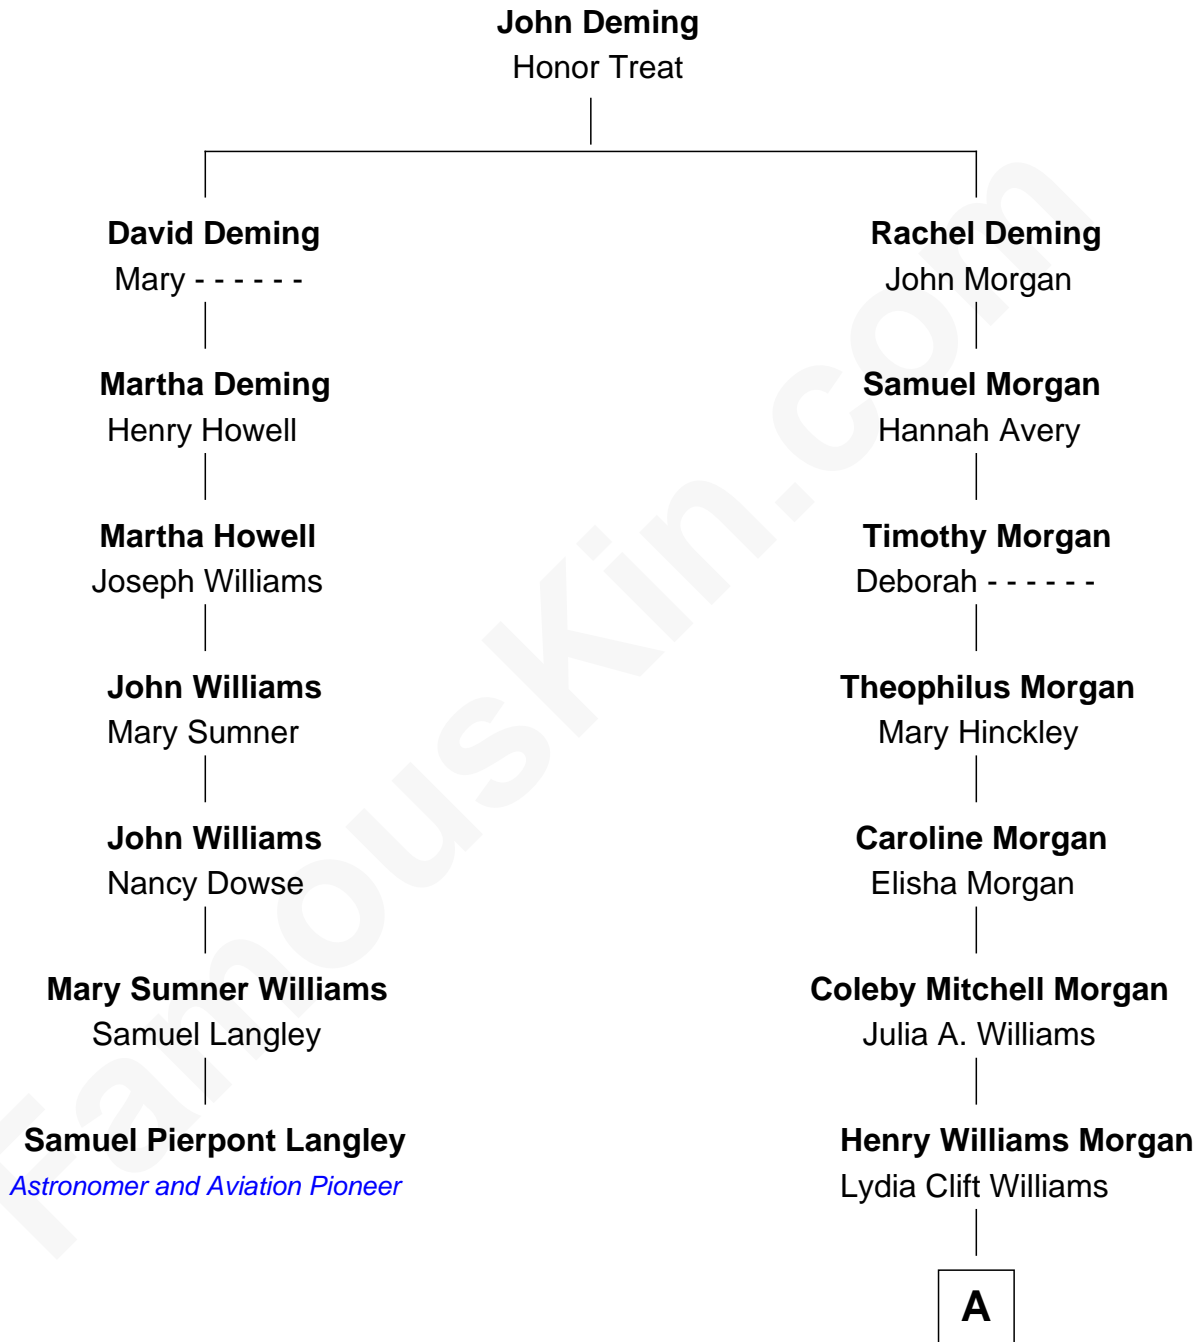

FamousKin.com

Relationship Chart of

Samuel Pierpont Langley

Astronomer and Aviation Pioneer

6th cousin 4 times removed of

Gretchen Mol

TV and Movie Actress

A

Harry Clift Morgan

Virgia Viola Hull

Henry Williams Morgan

Beatrix Chappuis

Janet Morgan

James Curtis Mol

Gretchen Mol

TV and Movie Actress