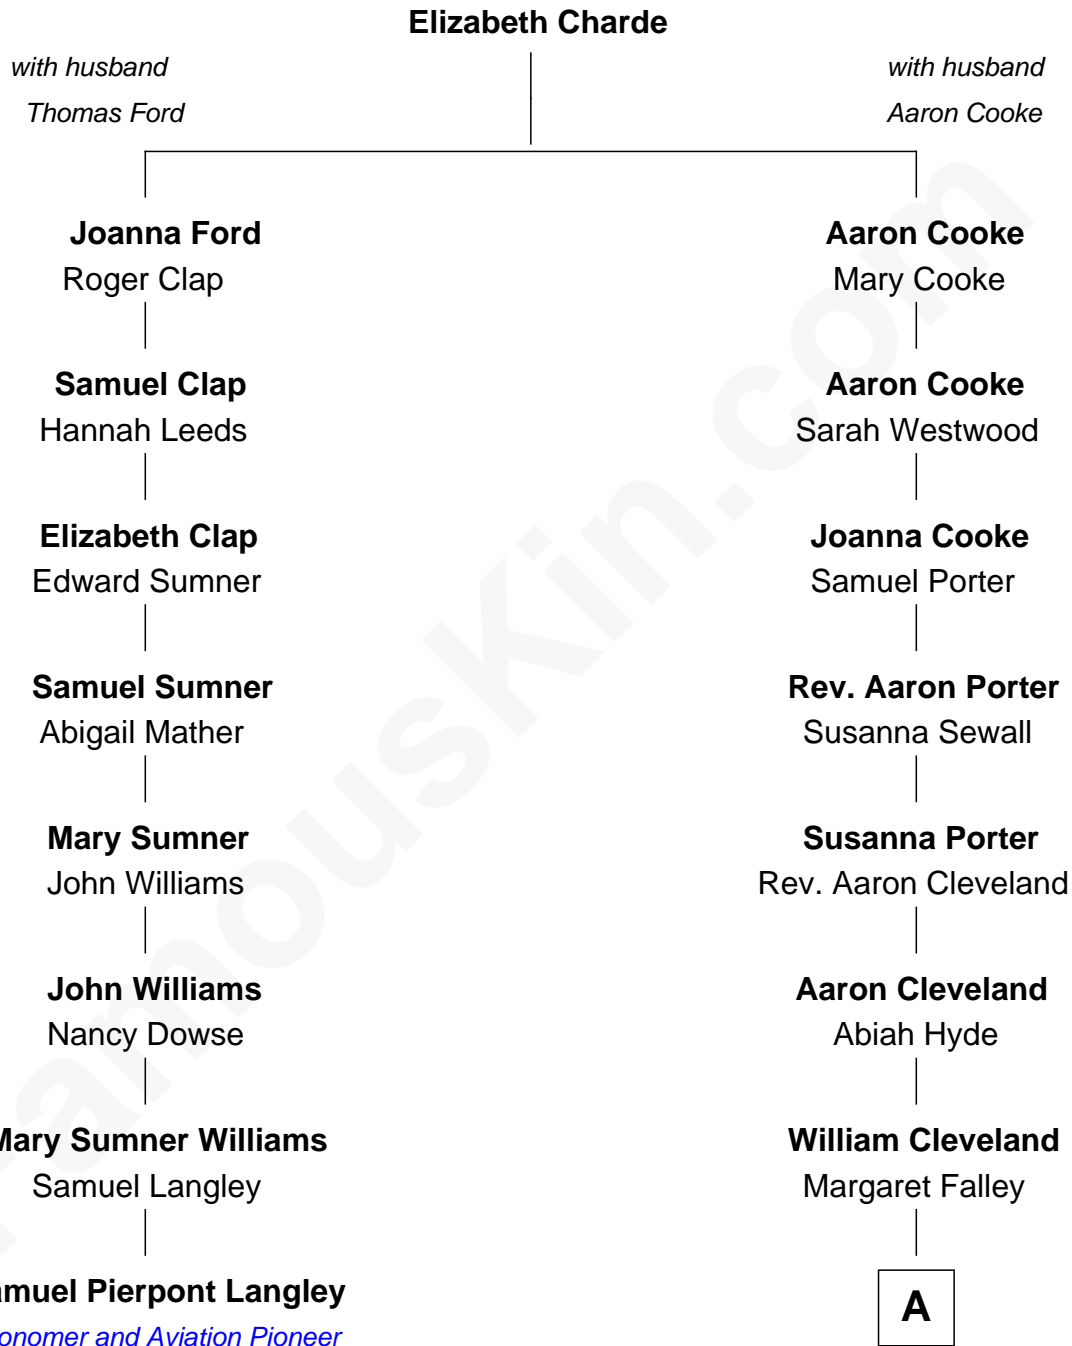

FamousKin.com
Relationship Chart of
Samuel Pierpont Langley
Astronomer and Aviation Pioneer

7th cousin 1 time removed of
Grover Cleveland
22nd and 24th U.S. President

A

Rev. Richard Falley Cleveland

Ann Neal

Grover Cleveland

22nd and 24th U.S. President

FamousKin.com