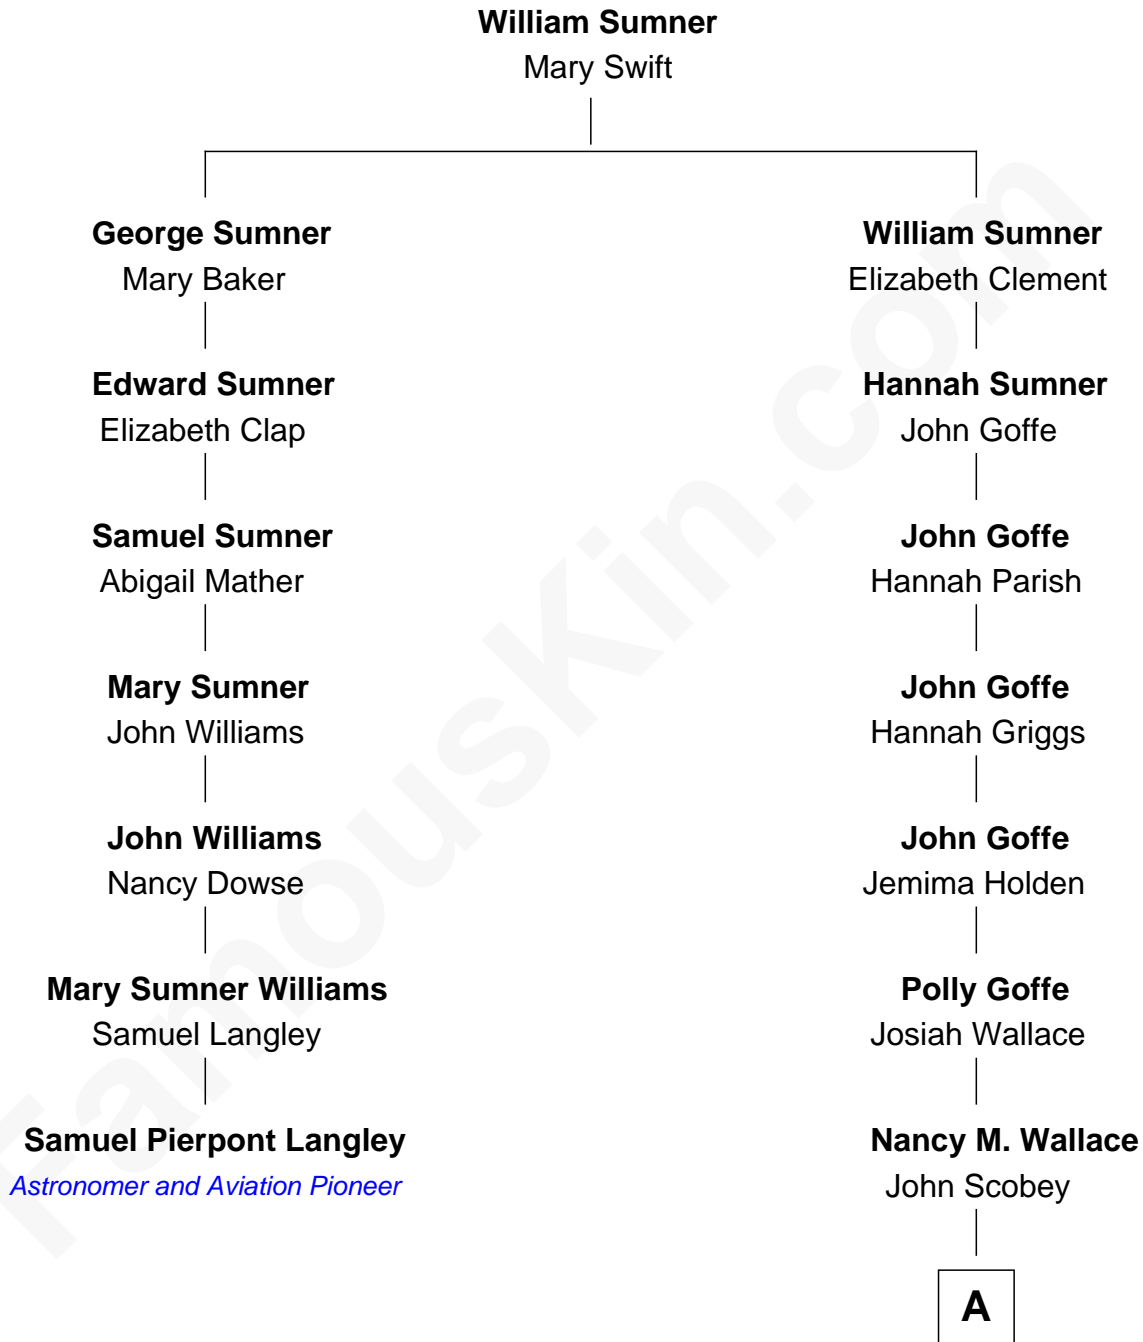

FamousKin.com
Relationship Chart of
Samuel Pierpont Langley
Astronomer and Aviation Pioneer

6th cousin 3 times removed of
Lou (Henry) Hoover
First Lady of President Herbert Hoover

A

Philomelia Sophia Scobey

Phineas Weed

Florence Ida Weed

Charles Delano Henry

Lou (Henry) Hoover

First Lady of Herbert Hoover

FamousKin.com