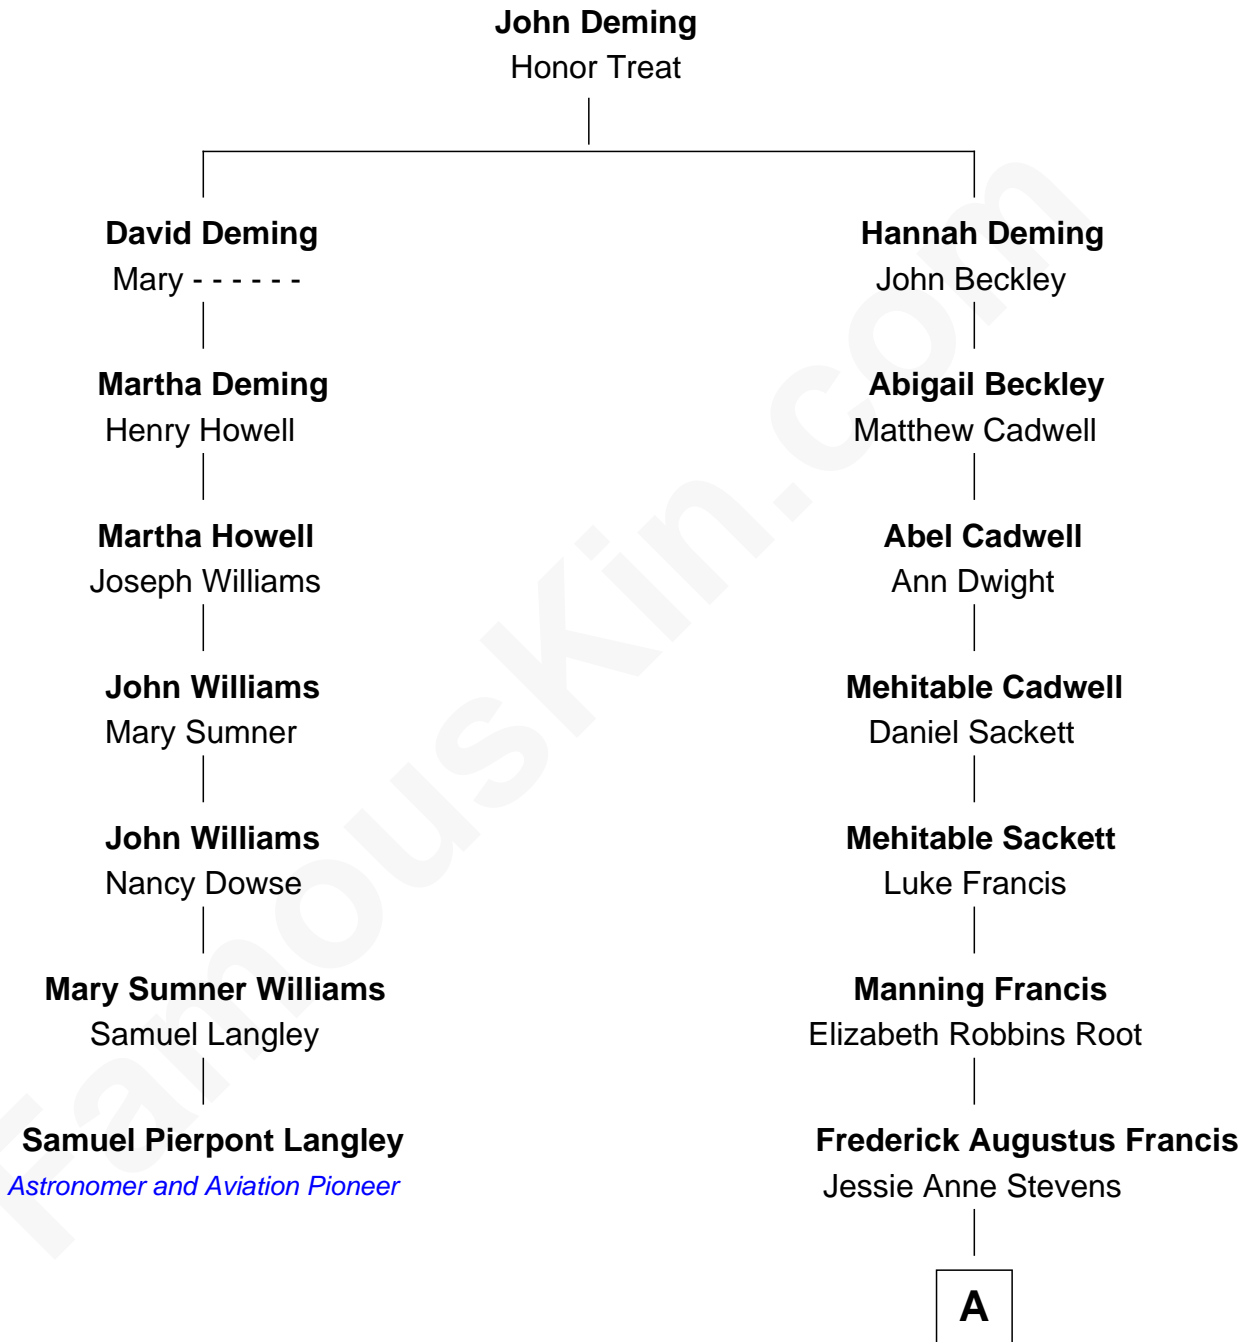

FamousKin.com
Relationship Chart of
Samuel Pierpont Langley
Astronomer and Aviation Pioneer

6th cousin 3 times removed of
Nancy (Davis) Reagan
First Lady of President Ronald Reagan

A

—
Anne Ayers Francis
John Newell Robbins

—
Kenneth Seymour Robbins
Edith Prescott Lockett

—
Nancy (Davis) Reagan
First Lady of Ronald Reagan

FamousKin.com