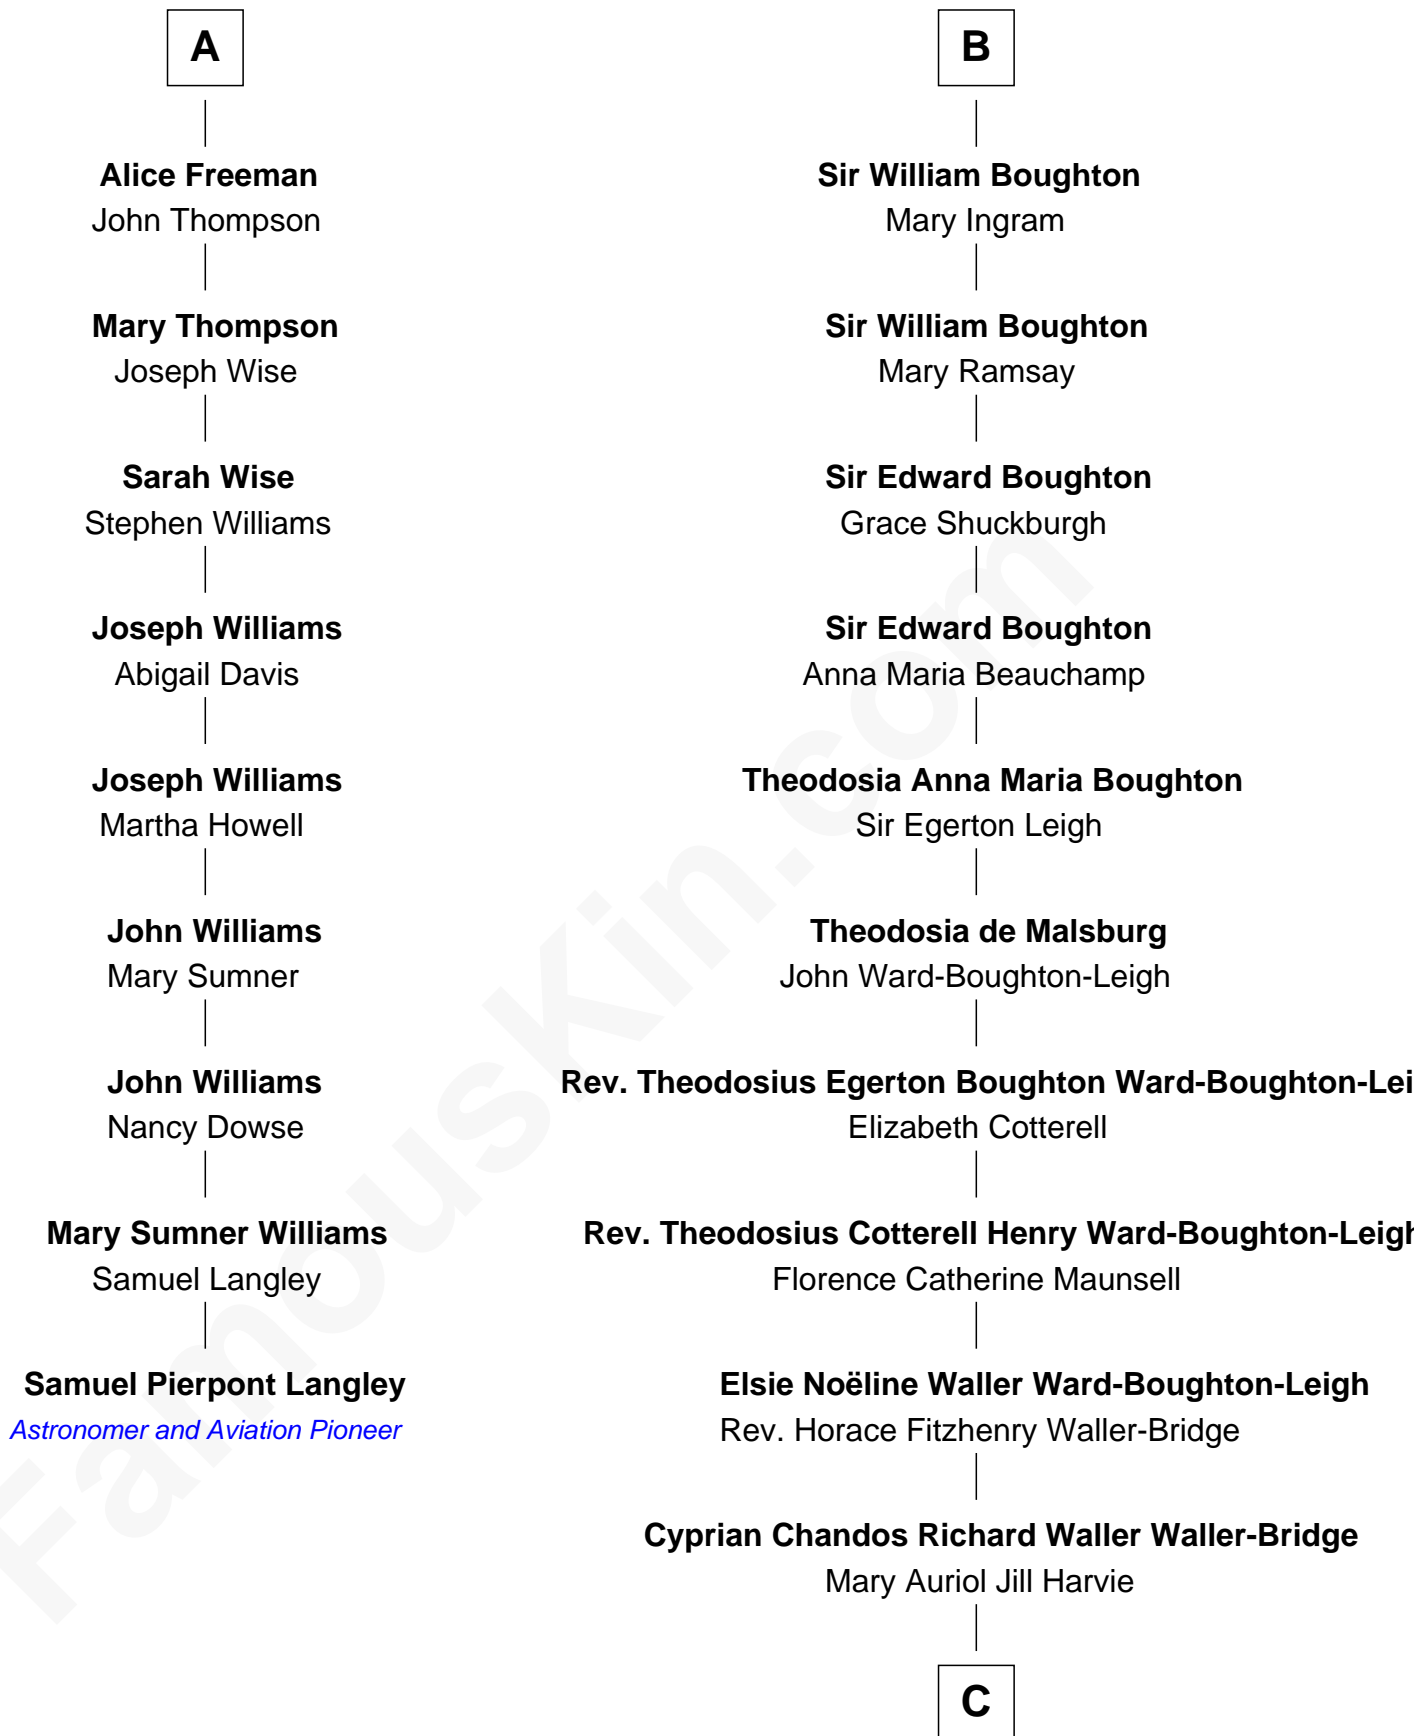

FamousKin.com
Relationship Chart of
Samuel Pierpont Langley
Astronomer and Aviation Pioneer

15th cousin 3 times removed of
Phoebe Waller-Bridge
Theatre, TV and Movie Actress

C

Michael Cyprian Waller-Bridge

Teresa Mary Clerke

Phoebe Waller-Bridge

Theatre, TV and Movie Actress

FamousKin.com