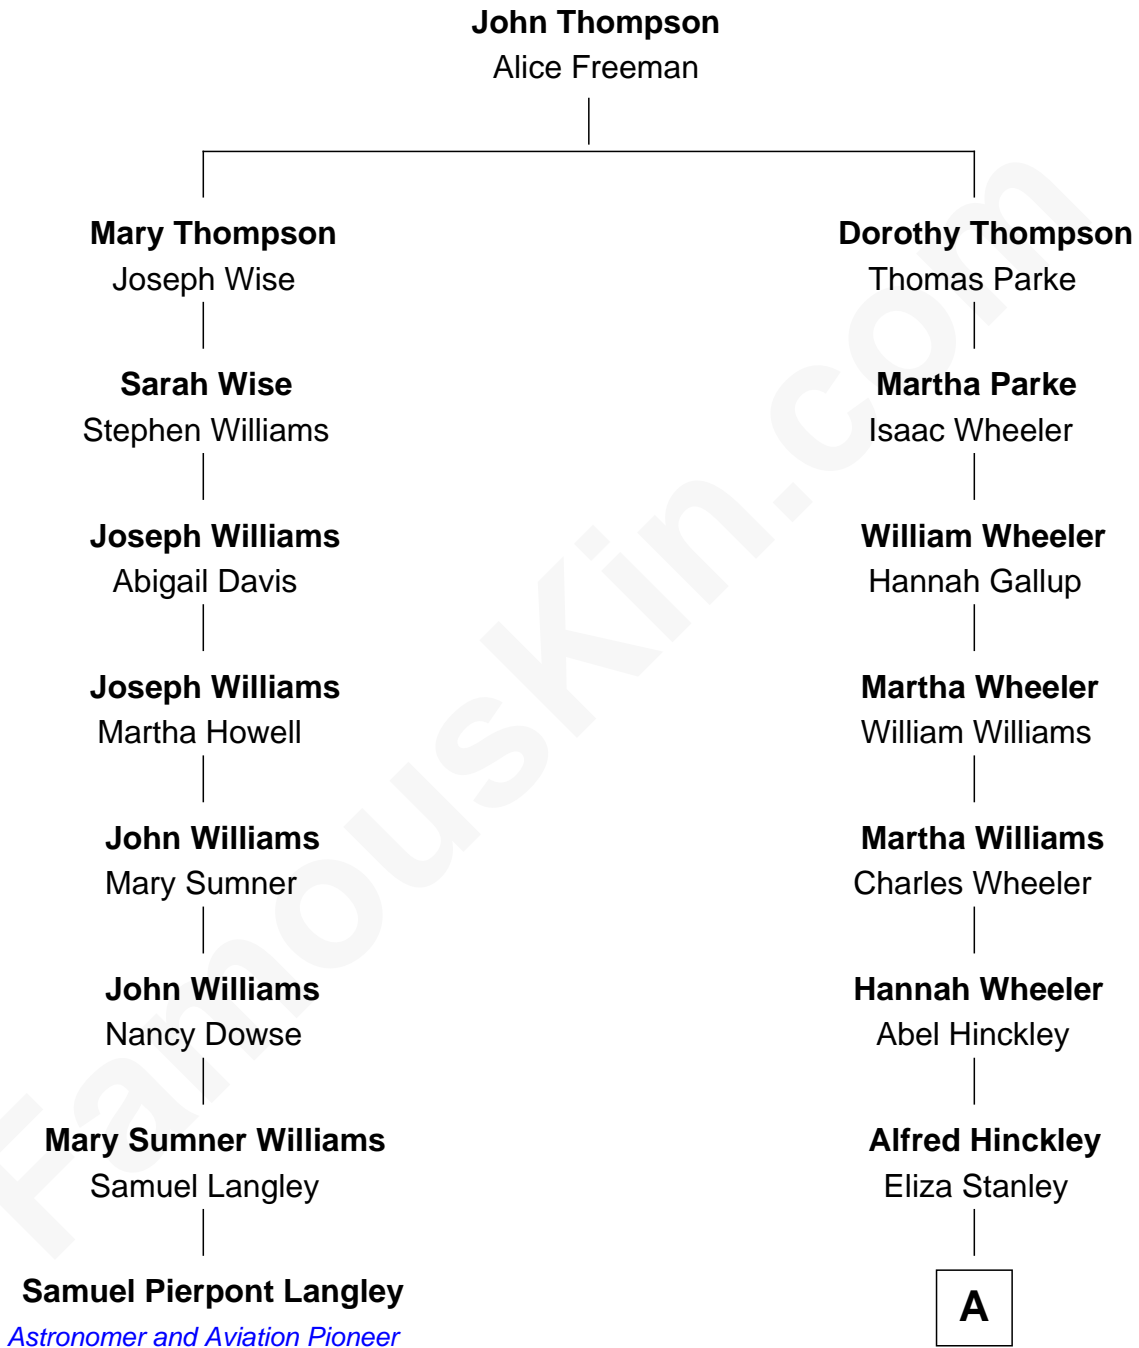

**FamousKin.com**  
**Relationship Chart of**  
**Samuel Pierpont Langley**  
*Astronomer and Aviation Pioneer*

**7th cousin 3 times removed of**  
**John Hinckley, Jr.**  
*Shot President Ronald Reagan*

**A**

|  
**Francis Edward Hinckley**

Amelia Smith

|  
**Percival Porter Hinckley**

Katherine Avilla Warnock

|  
**John Warnock Hinckley**

Jo Ann Moore

|  
**John Hinckley, Jr.**

*Shot President Ronald Reagan*