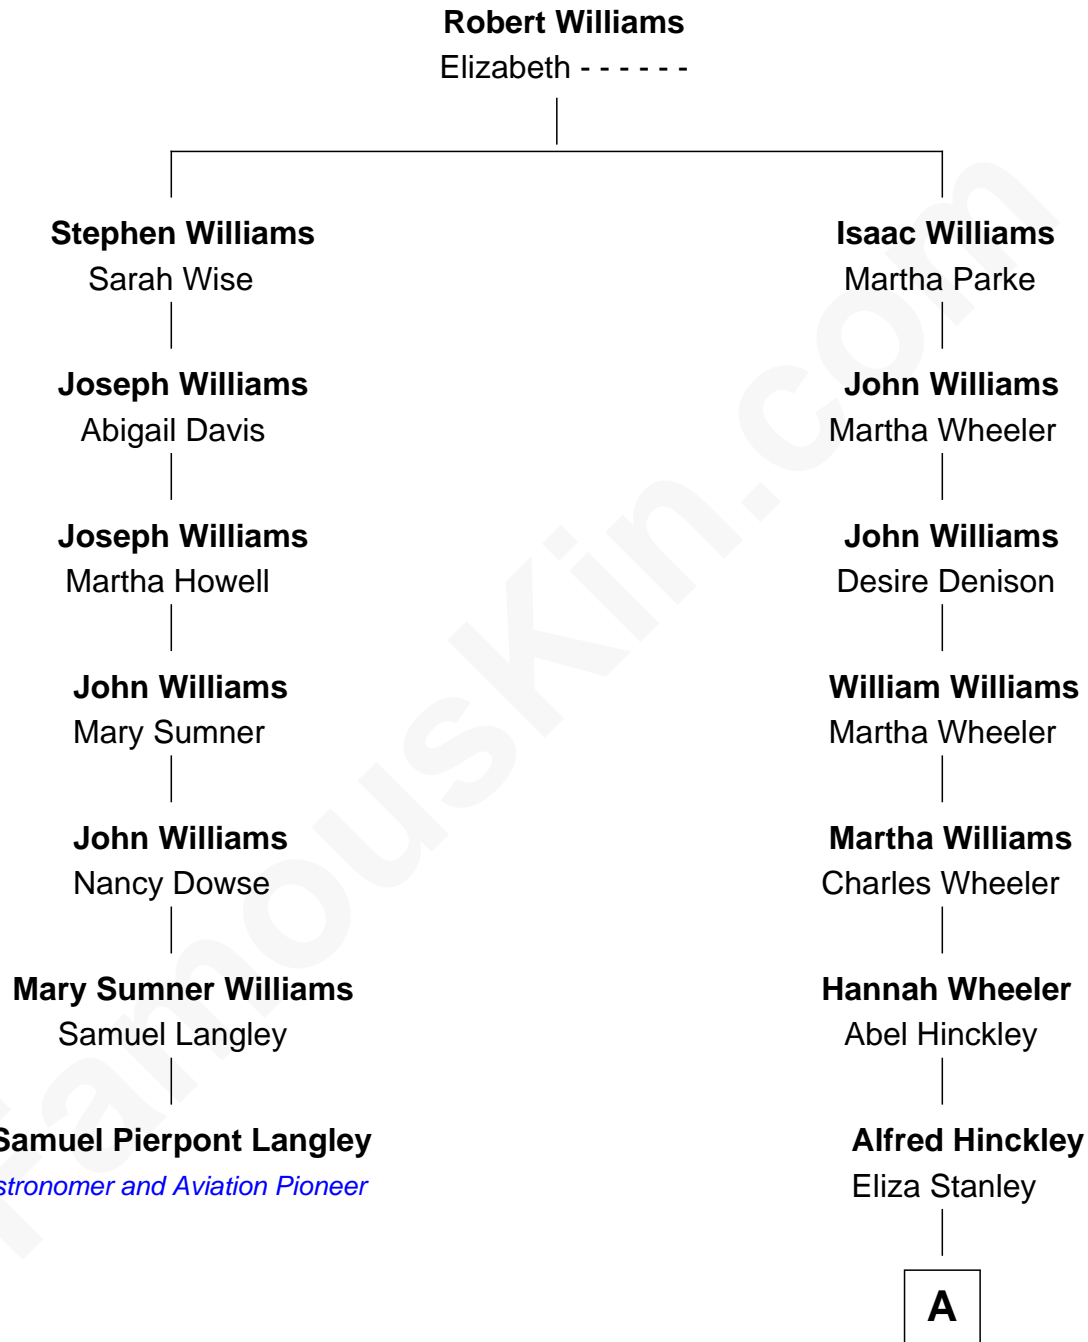

FamousKin.com
Relationship Chart of
Samuel Pierpont Langley
Astronomer and Aviation Pioneer

6th cousin 4 times removed of
John Hinckley, Jr.
Shot President Ronald Reagan

A

|
Francis Edward Hinckley

Amelia Smith

|
Percival Porter Hinckley

Katherine Avilla Warnock

|
John Warnock Hinckley

Jo Ann Moore

|
John Hinckley, Jr.

Shot President Ronald Reagan